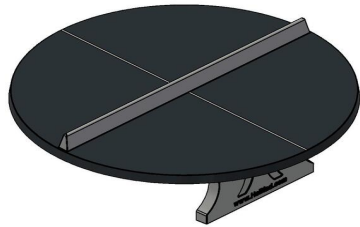

HeBlad
www.HeBlad.com
PP.R.A
Gewicht ± 1570 KG

Specifications Round Ping-Pong table Anthracite

Product code	PP.R.A	Height tabletop	76 cm
Colour	Anthracite - RAL 7016	Height of the net	14,75 cm
Dimension playing surface (L x W)	ø 260 cm	Weight	1570 kg
Dimensions bottom of playing surface	ø 264 cm	Distance legs	149 cm (center to center)
Tabletop thickness	8,4 cm		

Related products