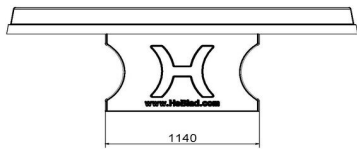

HeBlad
www.HeBlad.com
PP.R.A
Gewicht ± 1570 KG

Specifications Round Ping-Pong table Anthracite

Product code	PP.R.A	Height tabletop	76 cm
Colour	Anthracite - RAL 7016	Height of the net	14,75 cm
Dimension playing surface (L x W)	ø 260 cm	Weight	1570 kg
Dimensions bottom of playing surface	ø 264 cm	Distance legs	149 cm (center to center)
Tabletop thickness	8,4 cm		

Related products