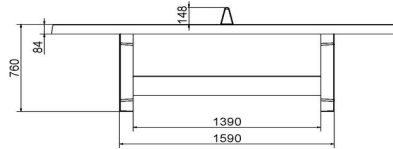

The concrete base plate is available in different colours. This way, the base plate fits well with the chosen ping pong table and any other game tables.

Table tennis tables supply

At Heblad, we deliver our products ourselves with our own truck, directly from our factory. We deliver with a loading/unloading crane on a 14 meter long truck. So there must be enough space taken into account for the installation of your table. The crane has a reach of up to 5 meters. Individual game tables can then be

HeBlad
www.HeBlad.com
PP.R.A
Gewicht ± 1570 KG

Specifications Round Ping-Pong table Anthracite

Product code	PP.R.A	Height tabletop	76 cm
Colour	Anthracite - RAL 7016	Height of the net	14,75 cm
Dimension playing surface (L x W)	ø 260 cm	Weight	1570 kg
Dimensions bottom of playing surface	ø 264 cm	Distance legs	149 cm (center to center)
Tabletop thickness	8,4 cm		