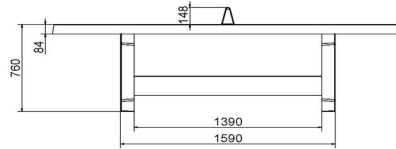

HeBlad
www.HeBlad.com
PP.R.A
Gewicht ± 1570 KG

Specifications Round Ping-Pong table Anthracite

Product code	PP.R.A	Height tabletop	76 cm
Colour	Anthracite - RAL 7016	Height of the net	14,75 cm
Dimension playing surface (L x W)	∅ 260 cm	Weight	1570 kg
Dimensions bottom base plate	∅ 264 cm	Distance legs	149 cm (center to center)
Tabletop thickness	8,4 cm		