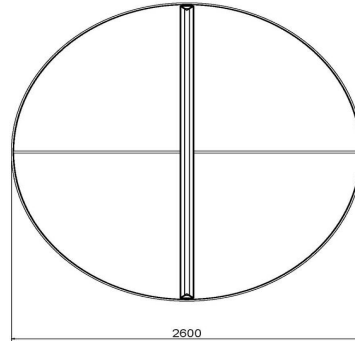

HeBlad
www.HeBlad.com
PP.R.A
Gewicht ± 1570 KG

Specifications Round Ping-Pong table Anthracite

Product code	PP.R.A	Height tabletop	76 cm
Colour	Anthracite - RAL 7016	Height of the net	14,75 cm
Dimension playing surface (L x W)	ø 260 cm	Weight	1570 kg
Dimensions bottom of playing surface	ø 264 cm	Distance legs	149 cm (center to center)
Tabletop thickness	8,4 cm		

Related products