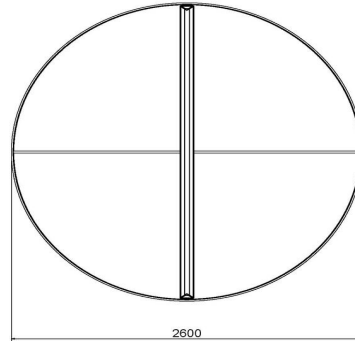

Moving table tennis tables

Heblad products, including the round anthracite table tennis table, are known for their robustness. Because of the sheer weight and quality, vandalism is limited and theft is prevented. Therefore it would make sense that if you ultimately want to move the table tennis table, this is not something you can easily do yourself. That's why we're here to help. You can have us move the Heblad game and gaming tables. We have several options for this, depending on the distance of the move. If you move a table further than 60 km, you will receive a tailor-made quote from us. If the table is moving over a distance of 10 to 60 km, you can easily place an order for this type of move online. If the table tennis table is only going to be used a few kilometers away, you can order a move online up to 10 km.

HeBlad
www.HeBlad.com
PP.R.A
Gewicht ± 1570 KG

Specifications Round Ping-Pong table Anthracite

Product code	PP.R.A	Height tabletop	76 cm
Colour	Anthracite - RAL 7016	Height of the net	14,75 cm
Dimension playing surface (L x W)	∅ 260 cm	Weight	1570 kg
Dimensions bottom base plate	∅ 264 cm	Distance legs	149 cm (center to center)
Tabletop thickness	8,4 cm		