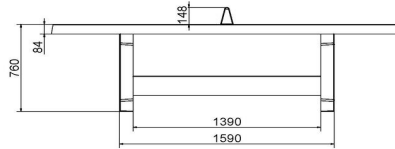

HeBlad
www.HeBlad.com
PP.R.A
Gewicht ± 1570 KG

Specifications Round Ping-Pong table Anthracite

Product code	PP.R.A	Height tabletop	76 cm
Colour	Anthracite - RAL 7016	Height of the net	14,75 cm
Dimension playing surface (L x W)	ø 260 cm	Weight	1570 kg
Dimensions bottom of playing surface	ø 264 cm	Distance legs	149 cm (center to center)
Tabletop thickness	8,4 cm		

Related products