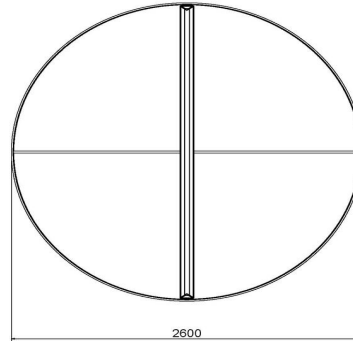

HeBlad
www.HeBlad.com
PP.R.A
Gewicht ± 1570 KG

Specifications Round Ping-Pong table Anthracite

Product code	PP.R.A	Height tabletop	76 cm
Colour	Anthracite - RAL 7016	Height of the net	14,75 cm
Dimension playing surface (L x W)	ø 260 cm	Weight	1570 kg
Dimensions bottom of playing surface	ø 264 cm	Distance legs	149 cm (center to center)
Tabletop thickness	8,4 cm		