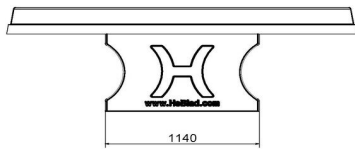

The concrete base plate is available in different colours. This way, the base plate fits well with the chosen ping pong table and any other game tables.

Table tennis tables supply

At Heblad, we deliver our products ourselves with our own truck, directly from our factory. We deliver with a loading/unloading crane on a 14 meter long truck. So there must be enough space taken into account for the installation of your table. The crane has a reach of up to 5 meters. Individual game tables can then be

HeBlad
www.HeBlad.com
PP.R.A
Gewicht ± 1570 KG

Specifications Round Ping-Pong table Anthracite

Product code	PP.R.A	Height tabletop	76 cm
Colour	Anthracite - RAL 7016	Height of the net	14,75 cm
Dimension playing surface (L x W)	ø 260 cm	Weight	1570 kg
Dimensions bottom of playing surface	ø 264 cm	Distance legs	149 cm (center to center)
Tabletop thickness	8,4 cm		