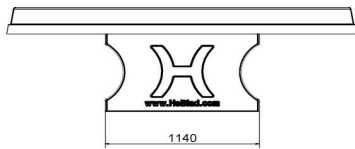

Moving table tennis tables

Heblad products, including the round anthracite table tennis table, are known for their robustness. Because of the sheer weight and quality, vandalism is limited and theft is prevented. Therefore it would make sense that if you ultimately want to move the table tennis table, this is not something you can easily do yourself. That's why we're here to help. You can have us move the Heblad game and gaming tables. We have several options for this, depending on the distance of the move. If you move a table further than 60 km, you will receive a tailor-made quote from us. If the table is moving over a distance of 10 to 60 km, you can easily place an order for this type of move online. If the table tennis table is only going to be used a few kilometers away, you can order a move online up to 10 km.

HeBlad
www.HeBlad.com
PP.R.A
Gewicht ± 1570 KG

Specifications Round Ping-Pong table Anthracite

Product code	PP.R.A	Height tabletop	76 cm
Colour	Anthracite - RAL 7016	Height of the net	14,75 cm
Dimension playing surface (L x W)	∅ 260 cm	Weight	1570 kg
Dimensions bottom base plate	∅ 264 cm	Distance legs	149 cm (center to center)
Tabletop thickness	8,4 cm		