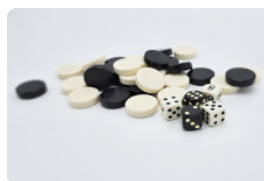

GT.BG.pieces