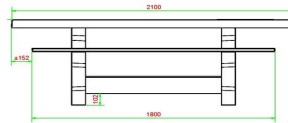

Choose the multi-games table

Because we like to respond to the needs of our customers and we notice that making choices is not always easy, we have developed the multi-game table. Available in different variants, including this 1-3-4 model in anthracite concrete colour with bamboo seats. What does 1-3-4 mean? The numbers we use represent the games that are integrated into the table top. 1 stands for chess, 3 for ludo and 4 is backgammon. By choosing the multi-game table you are assured of a lot of gaming enjoyment for visitors, passers-by or avid board game players. But it is also a very comfortable and beautiful picnic table. With the perfect seat and table top height, you can sit comfortably, even when the board games are not being used. When you order a multi-game table, you will always receive the corresponding pawn sets and dice.

Please note: the base plate is optional and is not included as standard.

HeBlad
www.HeBlad.com
PS.DLAB.GT.134
± 780 KG.

Specifications Multi Gaming table (1-3-4) DeLuxe Anthracite-Concrete

Product code	PS.DLAB.GT.134	Height tabletop	75 cm
Colour	Anthracite concrete	Seat height	50 cm
Dimensions (L x W x H)	210 x 193 x 75 cm	Material seat	Bamboo
Dimensions tabletop (L x W)	210 x 90 cm	Distance legs	111 cm (center to center)
Tabletop thickness	7 cm	Weight	780 kg