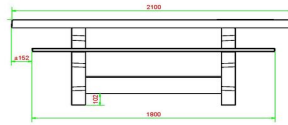

Choose the multi-games table

Because we like to respond to the needs of our customers and we notice that making choices is not always easy, we have developed the multi-game table. Available in different variants, including this 1-3-4 model in anthracite concrete colour with bamboo seats. What does 1-3-4 mean? The numbers we use represent the games that are integrated into the table top. 1 stands for chess, 3 for ludo and 4 is backgammon. By choosing the multi-game table you are assured of a lot of gaming enjoyment for visitors, passers-by or avid board game players. But it is also a very comfortable and beautiful picnic table. With the perfect seat and table top height, you can sit comfortably, even when the board games are not being used. When you order a multi-game table, you will always receive the corresponding pawn sets and dice.

Please note: the base plate is optional and is not included as standard.

HeBlad
www.HeBlad.com
PS.DLAB.GT.134
± 780 KG.

Specifications Multi Gaming table (1-3-4) DeLuxe Anthracite-Concrete

Product code	PS.DLAB.GT.134	Height tabletop	75 cm
Colour	Anthracite concrete	Seat height	50 cm
Dimensions (L x W x H)	210 x 193 x 75 cm	Material seat	Bamboo
Dimensions tabletop (L x W)	210 x 90 cm	Distance legs	111 cm (center to center)
Tabletop thickness	7 cm	Weight	780 kg