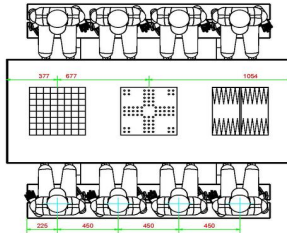

Choose the multi-games table

Because we like to respond to the needs of our customers and we notice that making choices is not always easy, we have developed the multi-game table. Available in different variants, including this 1-3-4 model in anthracite concrete colour with bamboo seats. What does 1-3-4 mean? The numbers we use represent the games that are integrated into the table top. 1 stands for chess, 3 for ludo and 4 is backgammon. By choosing the multi-game table you are assured of a lot of gaming enjoyment for visitors, passers-by or avid board game players. But it is also a very comfortable and beautiful picnic table. With the perfect seat and table top height, you can sit comfortably, even when the board games are not being used. When you order a multi-game table, you will always receive the corresponding pawn sets and dice.

Please note: the base plate is optional and is not included as standard.

HeBlad
www.HeBlad.com
PS.DLAB.GT.134
± 780 KG.

Specifications Multi Gaming table (1-3-4) DeLuxe Anthracite-Concrete

Product code	PS.DLAB.GT.134	Height tabletop	75 cm
Colour	Anthracite concrete	Seat height	50 cm
Dimensions (L x W x H)	210 x 193 x 75 cm	Material seat	Bamboo
Dimensions tabletop (L x W)	210 x 90 cm	Distance legs	111 cm (center to center)
Tabletop thickness	7 cm	Weight	780 kg