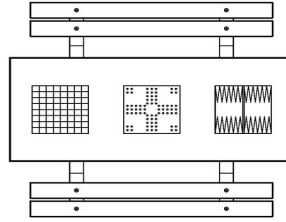

Choose the multi-games table

Because we like to respond to the needs of our customers and we notice that making choices is not always easy, we have developed the multi-game table. Available in different variants, including this 1-3-4 model in anthracite concrete colour with bamboo seats. What does 1-3-4 mean? The numbers we use represent the games that are integrated into the table top. 1 stands for chess, 3 for ludo and 4 is backgammon. By choosing the multi-game table you are assured of a lot of gaming enjoyment for visitors, passers-by or avid board game players. But it is also a very comfortable and beautiful picnic table. With the perfect seat and table top height, you can sit comfortably, even when the board games are not being used. When you order a multi-game table, you will always receive the corresponding pawn sets and dice.

Please note: the base plate is optional and is not included as standard.

HeBlad
www.HeBlad.com
PS.DLAB.GT.134
± 780 KG.

Specifications Multi Gaming table (1-3-4) DeLuxe Anthracite-Concrete

Product code	PS.DLAB.GT.134	Height tabletop	75 cm
Colour	Anthracite concrete	Seat height	50 cm
Dimensions (L x W x H)	210 x 193 x 75 cm	Material seat	Bamboo
Dimensions tabletop (L x W)	210 x 90 cm	Distance legs	111 cm (center to center)
Tabletop thickness	7 cm	Weight	780 kg