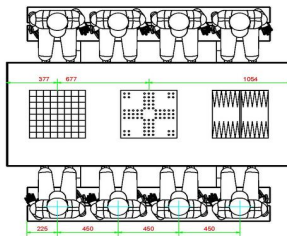

Choose the multi-games table

Because we like to respond to the needs of our customers and we notice that making choices is not always easy, we have developed the multi-game table. Available in different variants, including this 1-3-4 model in anthracite concrete colour with bamboo seats. What does 1-3-4 mean? The numbers we use represent the games that are integrated into the table top. 1 stands for chess, 3 for ludo and 4 is backgammon. By choosing the multi-game table you are assured of a lot of gaming enjoyment for visitors, passers-by or avid board game players. But it is also a very comfortable and beautiful picnic table. With the perfect seat and table top height, you can sit comfortably, even when the board games are not being used. When you order a multi-game table, you will always receive the corresponding pawn sets and dice.

Please note: the base plate is optional and is not included as standard.

HeBlad
www.HeBlad.com
PS.DLAB.GT.134
± 780 KG.

Specifications Multi Gaming table (1-3-4) DeLuxe Anthracite-Concrete

Product code	PS.DLAB.GT.134	Height tabletop	75 cm
Colour	Anthracite concrete	Seat height	50 cm
Dimensions (L x W x H)	210 x 193 x 75 cm	Material seat	Bamboo
Dimensions tabletop (L x W)	210 x 90 cm	Distance legs	111 cm (center to center)
Tabletop thickness	7 cm	Weight	780 kg