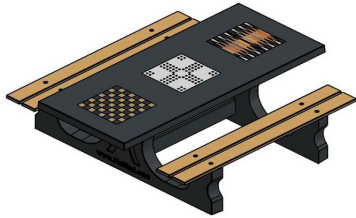

Choose the multi-games table

Because we like to respond to the needs of our customers and we notice that making choices is not always easy, we have developed the multi-game table. Available in different variants, including this 1-3-4 model in anthracite concrete colour with bamboo seats. What does 1-3-4 mean? The numbers we use represent the games that are integrated into the table top. 1 stands for chess, 3 for ludo and 4 is backgammon. By choosing the multi-game table you are assured of a lot of gaming enjoyment for visitors, passers-by or avid board game players. But it is also a very comfortable and beautiful picnic table. With the perfect seat and table top height, you can sit comfortably, even when the board games are not being used. When you order a multi-game table, you will always receive the corresponding pawn sets and dice.

Please note: the base plate is optional and is not included as standard.

HeBlad
www.HeBlad.com
PS.DLAB.GT.134
± 780 KG.

Specifications Multi Gaming table (1-3-4) DeLuxe Anthracite-Concrete

Product code	PS.DLAB.GT.134	Height tabletop	75 cm
Colour	Anthracite concrete	Seat height	50 cm
Dimensions (L x W x H)	210 x 193 x 75 cm	Material seat	Bamboo
Dimensions tabletop (L x W)	210 x 90 cm	Distance legs	111 cm (center to center)
Tabletop thickness	7 cm	Weight	780 kg