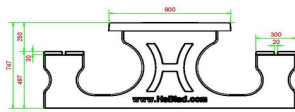

Choose the multi-games table

Because we like to respond to the needs of our customers and we notice that making choices is not always easy, we have developed the multi-game table. Available in different variants, including this 1-3-4 model in anthracite concrete colour with bamboo seats. What does 1-3-4 mean? The numbers we use represent the games that are integrated into the table top. 1 stands for chess, 3 for ludo and 4 is backgammon. By choosing the multi-game table you are assured of a lot of gaming enjoyment for visitors, passers-by or avid board game players. But it is also a very comfortable and beautiful picnic table. With the perfect seat and table top height, you can sit comfortably, even when the board games are not being used. When you order a multi-game table, you will always receive the corresponding pawn sets and dice.

Please note: the base plate is optional and is not included as standard.

HeBlad
www.HeBlad.com
PS.DLAB.GT.134
± 780 KG.

Specifications Multi Gaming table (1-3-4) DeLuxe Anthracite-Concrete

Product code	PS.DLAB.GT.134	Height tabletop	75 cm
Colour	Anthracite concrete	Seat height	50 cm
Dimensions (L x W x H)	210 x 193 x 75 cm	Material seat	Bamboo
Dimensions tabletop (L x W)	210 x 90 cm	Distance legs	111 cm (center to center)
Tabletop thickness	7 cm	Weight	780 kg