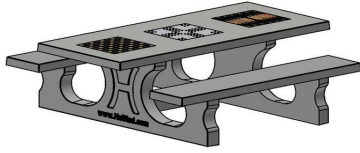

Where are HeBlad's multi-game tables located?

HeBlad products, including the multi-game table, can be found throughout Europe, for example at campsites, sports parks, school grounds, parks, public

parking facilities, and at rest areas during cycling and walking routes. But also in gardens, on business parks and on street corners. As long as the location meets the delivery conditions, a HeBlad product can be placed there.

Please note: the base plate is optional and is not included as standard.

HeBlad
www.HeBlad.com
PS.ST.GT.134
± 950 KG.

Specifications Multi Gaming table (1-3-4) Standard

Product code	PS.ST.GT.134	Height tabletop	75 cm
Colour	Natural concrete	Seat height	50 cm
Dimensions (L x W x H)	210 x 193 x 75 cm	Material seat	Beton
Dimensions tabletop (L x W)	210 x 90 cm	Distance legs	111 cm (center to center)
Tabletop thickness	7 cm	Weight	950 kg