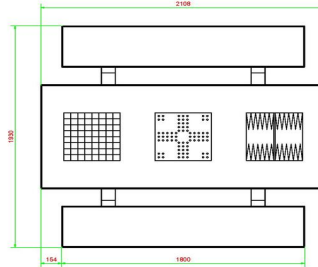

Please note: the base plate is optional and is not included as standard.

HeBlad
www.HeBlad.com
PS.ST.GT.134
± 950 KG.

Specifications Multi Gaming table (1-3-4) Standard

Product code	PS.ST.GT.134	Height tabletop	75 cm
Colour	Natural concrete	Seat height	50 cm
Dimensions (L x W x H)	210 x 193 x 75 cm	Material seat	Beton
Dimensions tabletop (L x W)	210 x 90 cm	Distance legs	111 cm (center to center)
Tabletop thickness	7 cm	Weight	950 kg