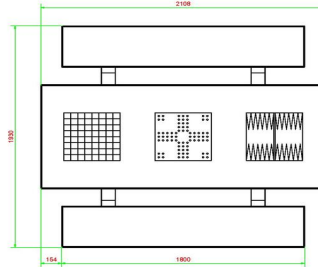

Multi Gaming table (1-3-4) Standard

Product code: PS.ST.GT.134

HeBlad
www.HeBlad.com
PS.ST.GT.134
± 950 KG.

Specifications Multi Gaming table (1-3-4) Standard

Product code	PS.ST.GT.134	Height tabletop	75 cm
Colour	Natural concrete	Seat height	50 cm
Dimensions (L x W x H)	210 x 193 x 75 cm	Material seat	Beton
Dimensions tabletop (L x W)	210 x 90 cm	Distance legs	111 cm (center to center)
Tabletop thickness	7 cm	Weight	950 kg