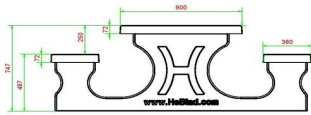

Multi Gaming table (1-3-4) Standard

Product code: PS.ST.GT.134

HeBlad
www.HeBlad.com
PS.ST.GT.134
± 950 KG.

Specifications Multi Gaming table (1-3-4) Standard

Product code	PS.ST.GT.134	Height tabletop	75 cm
Colour	Natural concrete	Seat height	50 cm
Dimensions (L x W x H)	210 x 193 x 75 cm	Material seat	Beton
Dimensions tabletop (L x W)	210 x 90 cm	Distance legs	111 cm (center to center)
Tabletop thickness	7 cm	Weight	950 kg

Related products

PS.DL.GT.134

PS.ST.GT.132

GT.BG.pieces

OP.PS

GT.LD.Pieces