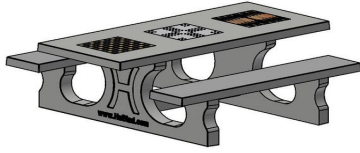

Multi Gaming table (1-3-4) Standard

Product code: PS.ST.GT.134

HeBlad
www.HeBlad.com
PS.ST.GT.134
± 950 KG.

Specifications Multi Gaming table (1-3-4) Standard

Product code	PS.ST.GT.134	Height tabletop	75 cm
Colour	Natural concrete	Seat height	50 cm
Dimensions (L x W x H)	210 x 193 x 75 cm	Material seat	Beton
Dimensions tabletop (L x W)	210 x 90 cm	Distance legs	111 cm (center to center)
Tabletop thickness	7 cm	Weight	950 kg

Related products

PS.DL.GT.134

PS.ST.GT.132

GT.BG.pieces

OP.PS

GT.LD.Pieces