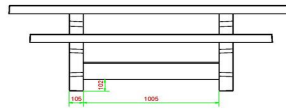

Multi Gaming table (1-3-4) Standard

Product code: PS.ST.GT.134

HeBlad
www.HeBlad.com
PS.ST.GT.134
± 950 KG.

Specifications Multi Gaming table (1-3-4) Standard

Product code	PS.ST.GT.134	Height tabletop	75 cm
Colour	Natural concrete	Seat height	50 cm
Dimensions (L x W x H)	210 x 193 x 75 cm	Material seat	Beton
Dimensions tabletop (L x W)	210 x 90 cm	Distance legs	111 cm (center to center)
Tabletop thickness	7 cm	Weight	950 kg