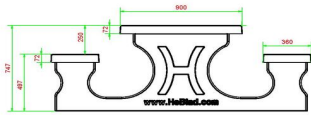

Please note: the base plate is optional and is not included as standard.

HeBlad
www.HeBlad.com
PS.ST.GT.134
± 950 KG.

Specifications Multi Gaming table (1-3-4) Standard

Product code	PS.ST.GT.134	Height tabletop	75 cm
Colour	Natural concrete	Seat height	50 cm
Dimensions (L x W x H)	210 x 193 x 75 cm	Material seat	Beton
Dimensions tabletop (L x W)	210 x 90 cm	Distance legs	111 cm (center to center)
Tabletop thickness	7 cm	Weight	950 kg