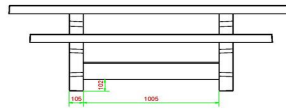

**Multi Gaming table (1-3-4) Standard  
Anthracite-concrete**

Product code: PS.STAB.GT.134

HeBlad  
www.HeBlad.com  
PS.STAB.GT.134  
± 950 KG.

## Specifications Multi Gaming table (1-3-4) Standard Anthracite-concrete

Product code	PS.STAB.GT.134	Height tabletop	75 cm
Colour	Anthracite concrete	Seat height	50 cm
Dimensions (L x W x H)	210 x 193 x 75 cm	Material seat	Beton
Dimensions tabletop (L x W)	210 x 90 cm	Distance legs	111 cm (center to center)
Tabletop thickness	7 cm	Weight	950 kg