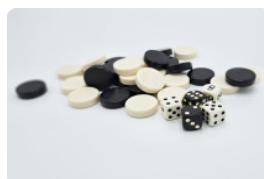

GT.BG.pieces