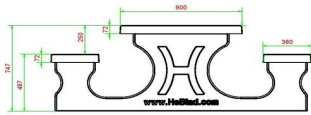

**Multi Gaming table (1-3-4) Standard  
Anthracite-concrete**

Product code: PS.STAB.GT.134

HeBlad  
www.HeBlad.com  
PS.STAB.GT.134  
± 950 KG.

## Specifications Multi Gaming table (1-3-4) Standard Anthracite-concrete

Product code	PS.STAB.GT.134	Height tabletop	75 cm
Colour	Anthracite concrete	Seat height	50 cm
Dimensions (L x W x H)	210 x 193 x 75 cm	Material seat	Beton
Dimensions tabletop (L x W)	210 x 90 cm	Distance legs	111 cm (center to center)
Tabletop thickness	7 cm	Weight	950 kg