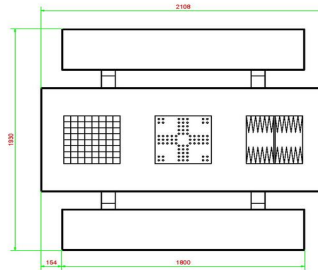

Please note: the base plate is optional and is not included as standard.

HeBlad
www.HeBlad.com
PS.STAB.GT.134
± 950 KG.

Specifications Multi Gaming table (1-3-4) Standard Anthracite-concrete

Product code	PS.STAB.GT.134	Height tabletop	75 cm
Colour	Anthracite concrete	Seat height	50 cm
Dimensions (L x W x H)	210 x 193 x 75 cm	Material seat	Beton
Dimensions tabletop (L x W)	210 x 90 cm	Distance legs	111 cm (center to center)
Tabletop thickness	7 cm	Weight	950 kg