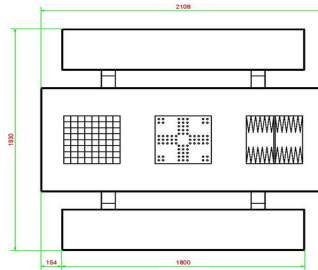

**Multi Gaming table (1-3-4) Standard  
Anthracite-concrete**

Product code: PS.STAB.GT.134

HeBlad  
www.HeBlad.com  
PS.STAB.GT.134  
± 950 KG.

## Specifications Multi Gaming table (1-3-4) Standard Anthracite-concrete

Product code	PS.STAB.GT.134	Height tabletop	75 cm
Colour	Anthracite concrete	Seat height	50 cm
Dimensions (L x W x H)	210 x 193 x 75 cm	Material seat	Beton
Dimensions tabletop (L x W)	210 x 90 cm	Distance legs	111 cm (center to center)
Tabletop thickness	7 cm	Weight	950 kg