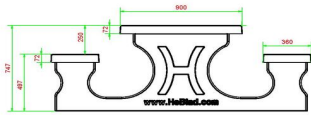

Sturdy with a base plate

To make the multi-game table stable on a less stable or uneven surface, we have designed a matching base plate. You order this base plate separately from the game table, it is always optional and is not included in the price of the game table.

Please note: the base plate is optional and is not included as standard.

HeBlad
www.HeBlad.com
PS.STAB.GT.134
± 950 KG.

Specifications Multi Gaming table (1-3-4) Standard Anthracite-concrete

Product code	PS.STAB.GT.134	Height tabletop	75 cm
Colour	Anthracite concrete	Seat height	50 cm
Dimensions (L x W x H)	210 x 193 x 75 cm	Material seat	Beton
Dimensions tabletop (L x W)	210 x 90 cm	Distance legs	111 cm (center to center)
Tabletop thickness	7 cm	Weight	950 kg