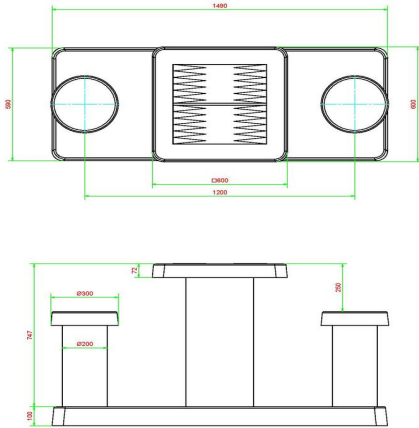

HeBlad
www.HeBlad.com
GT.BG.2
Gewicht ± 490 KG.

Specifications Backgammon Table Natural Concrete (2P)

Product code	GT.BG.2	Height tabletop	75 cm
Colour	Natural concrete	Seat height	50 cm
Dimensions (L x W x H)	149 x 59 x 85 cm	Dimensions base plate (L x W x H)	1200 x 60 x 10 cm
Dimensions tabletop (L x W)	60 x 60 cm	Weight	425 kg
Tabletop thickness	7 cm		

Related products