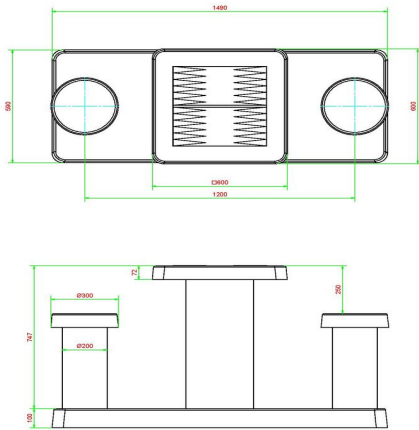

HeBlad
www.HeBlad.com
GT.BG.2
Gewicht ± 490 KG.

Specifications Backgammon Table Natural Concrete (2P)

Product code	GT.BG.2	Height tabletop	75 cm
Colour	Natural concrete	Seat height	50 cm
Dimensions (L x W x H)	149 x 59 x 85 cm	Dimensions base plate (L x W x H)	1200 x 600 x 10 cm
Dimensions tabletop (L x W)	60 x 60 cm	Weight	425 kg
Tabletop thickness	7 cm		

Related products