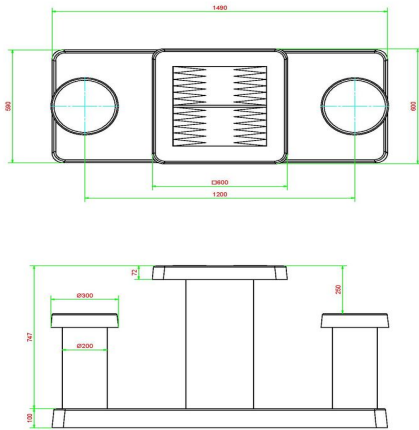

HeBlad
www.HeBlad.com
GT.BG.2
Gewicht ± 490 KG.

Specifications Backgammon Table Natural Concrete (2P)

Product code	GT.BG.2	Height tabletop	75 cm
Colour	Natural concrete	Seat height	50 cm
Dimensions (L x W x H)	149 x 59 x 85 cm	Dimensions base plate (L x W x H)	60 x 10 x 10 cm
Dimensions tabletop (L x W)	60 x 60 cm	Weight	425 kg
Tabletop thickness	7 cm		

Related products