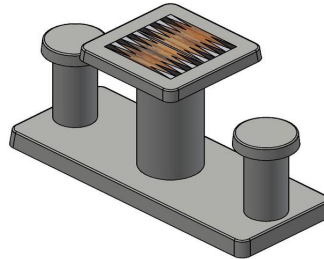

HeBlad
www.HeBlad.com
GT.BG.2
Gewicht ± 490 KG.

Specifications Backgammon Table Natural Concrete (2P)

Product code	GT.BG.2	Height tabletop	75 cm
Colour	Natural concrete	Seat height	50 cm
Dimensions (L x W x H)	149 x 59 x 85 cm	Dimensions base plate (L x W x H)	60 x 10 x 10 cm
Dimensions tabletop (L x W)	60 x 60 cm	Weight	425 kg
Tabletop thickness	7 cm		

Related products