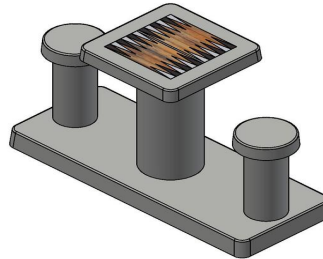

HeBlad
www.HeBlad.com
GT.BG.2
Gewicht ± 490 KG.

Specifications Backgammon Table Natural Concrete (2P)

Product code	GT.BG.2	Height tabletop	75 cm
Colour	Natural concrete	Seat height	50 cm
Dimensions (L x W x H)	149 x 59 x 85 cm	Dimensions base plate (L x W x H)	1200 x 60 x 10 cm
Dimensions tabletop (L x W)	60 x 60 cm	Weight	425 kg
Tabletop thickness	7 cm		

Related products