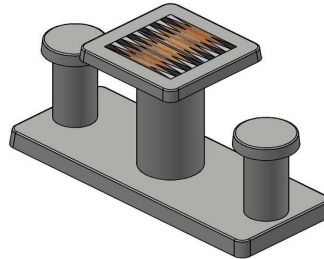

HeBlad
www.HeBlad.com
GT.BG.2
Gewicht ± 490 KG.

Specifications Backgammon Table Natural Concrete (2P)

Product code	GT.BG.2	Height tabletop	75 cm
Colour	Natural concrete	Seat height	50 cm
Dimensions (L x W x H)	149 x 59 x 85 cm	Dimensions base plate (L x W x H)	1200 x 600 x 10 cm
Dimensions tabletop (L x W)	60 x 60 cm	Weight	425 kg
Tabletop thickness	7 cm		

Related products