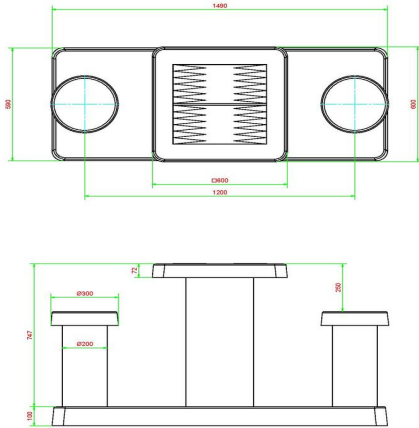

HeBlad
www.HeBlad.com
GT.BG.AB2
Gewicht ± 490 KG.

Specifications Backgammon Table Anthracite-Concrete (2P)

Product code	GT.BG.AB2	Height tabletop	75 cm
Colour	Anthracite concrete	Seat height	50 cm
Dimensions (L x W x H)	149 x 59 x 85 cm	Dimensions base plate (L x W x H)	1200 x 600 x 10 cm
Dimensions tabletop (L x W)	60 x 60 cm	Weight	425 kg
Tabletop thickness	7 cm		

Related products