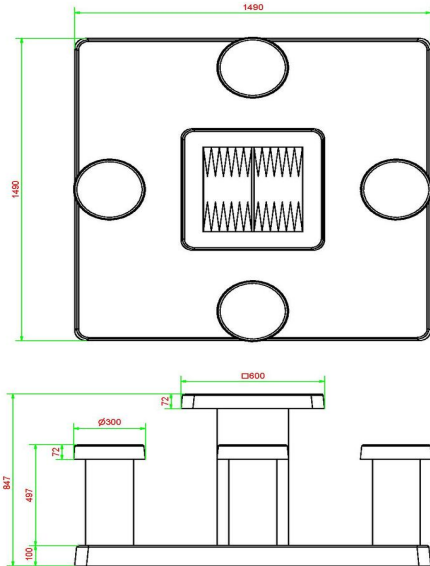

HeBlad
www.HeBlad.com
GT.BG.4

± 900 KG.

Specifications Backgammon Table Natural Concrete (4P)

Product code	GT.BG.4	Height tabletop	75 cm
Colour	Natural concrete	Seat height	50 cm
Dimensions (L x W x H)	149 x 149 x 85 cm	Dimensions base plate (L x W x H)	149 x 149 x 10 cm
Dimensions tabletop (L x W)	60 x 60 cm	Weight	900 kg
Tabletop thickness	7 cm		

Related products