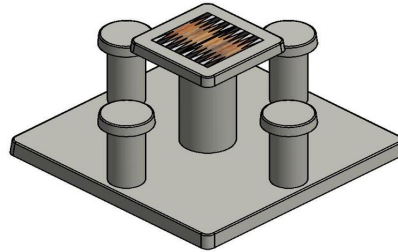

HeBlad
www.HeBlad.com
GT.BG.4

± 900 KG.

Specifications Backgammon Table Natural Concrete (4P)

Product code	GT.BG.4	Height tabletop	75 cm
Colour	Natural concrete	Seat height	50 cm
Dimensions (L x W x H)	149 x 149 x 85 cm	Dimensions base plate (L x W x H)	149 x 149 x 10 cm
Dimensions tabletop (L x W)	60 x 60 cm	Weight	900 kg
Tabletop thickness	7 cm		

Related products