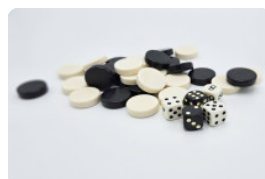

GT.BG.pieces