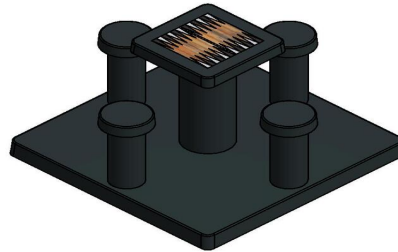

HeBlad
www.HeBlad.com
GT.BG.AB4

± 900 KG.

Specifications Backgammon Table Anthracite-Concrete (4P)

Product code	GT.BG.AB4	Height tabletop	75 cm
Colour	Anthracite concrete	Seat height	50 cm
Dimensions (L x W x H)	149 x 149 x 85 cm	Dimensions base plate (L x W x H)	149 x 149 x 10 cm
Dimensions tabletop (L x W)	60 x 60 cm	Weight	900 kg
Tabletop thickness	7 cm		

Related products