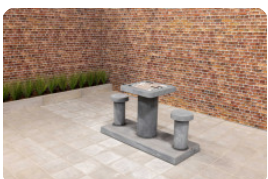

Related products

GT.BG.AB2