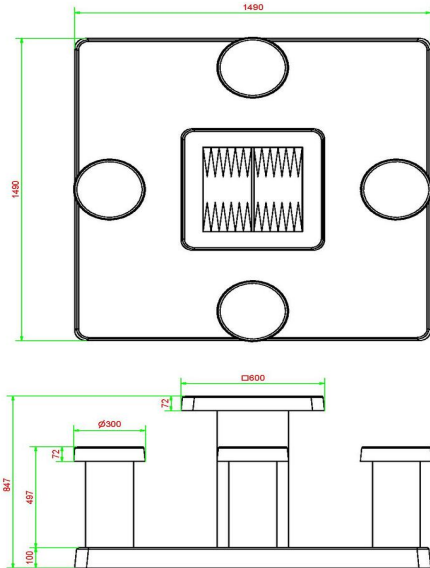

HeBlad
www.HeBlad.com
GT.BG.AB4

± 900 KG.

Specifications Backgammon Table Anthracite-Concrete (4P)

Product code	GT.BG.AB4	Height tabletop	75 cm
Colour	Anthracite concrete	Seat height	50 cm
Dimensions (L x W x H)	149 x 149 x 85 cm	Dimensions base plate (L x W x H)	149 x 149 x 10 cm
Dimensions tabletop (L x W)	60 x 60 cm	Weight	900 kg
Tabletop thickness	7 cm		

Related products