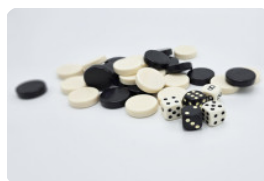

Backgammon Bench, Anthracite-Concrete

Product code: BB.BG.AB

Dark, robust and multifunctional. This backgammon bench made of anthracite concrete is a true jewel in your garden or in public spaces. How much does the anthracite concrete backgammon bench cost? You will not find a product of this high quality for a better price. At HeBlad, you order directly from the supplier and manufacturer, which saves in cost and emission.

Backgammon bank from HeBlad

Like all HeBlad products, this backgammon bench is also made from a single piece of concrete. Insensitive to vandalism and weather influences. Because the colour anthracite is added to the concrete, the entire bench is this beautiful anthracite colour, including the inside of the product. In the unlikely event of damage, the bench will not lose its colour. Thanks to their massive weight, HeBlad backgammon banks are also impervious to theft and vandalism. By placing the bank in a strategic location, even ram raids can be prevented or you will have a perfect and sturdy separation of your site.

Product code	BB.BG.AB	Height tabletop	70 cm
Colour	Anthracite concrete	Weight	1140 kg
Dimensions (L x W x H)	167 x 67 x 70 cm	Number of seats	2
Seat height	50 cm		

Related products

BB.BG

BB.CK.AB

GT.BG.pieces