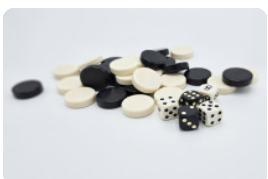

Specifications Set of pawns with a dice

Product code	GT.LD.Pieces
Material	Wood
Height pawns	3 cm

Related products

GT.BG.pieces