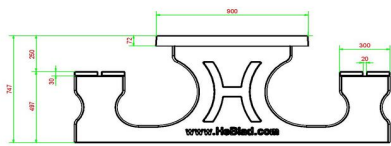

HeBlad
www.HeBlad.com
PS.DL.A
± 720 KG

Specifications Concrete Picnic table DeLuxe Anthracite

Product code	PS.DL.A	Seat height	49.7 cm
Colour	Anthracite lacquered, RAL 7016	Material seat	Bamboo
Dimensions (L x W x H)	180 x 187 x 75 cm	Distance legs	111 cm (center to center)
Dimensions tabletop (L x W)	180 x 90 cm	Weight	720 kg
Tabletop thickness	7.2 cm	Number of seats	8