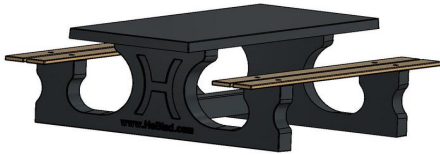

What is a good picnic set?

To determine the right picnic set, it is important to know what the seat height and table height are and how they relate to each other. With HeBlad picnic sets you can expect perfect proportions and a comfortable sitting position. Because the DeLuxe anthracite picnic set is cast from one piece of concrete with chic bamboo seats, the set is ideal for the outdoors. Impervious to weather influences and vandalism and, due to the tight coating, the anthracite colour remains beautiful and is very easy to clean.

Concrete picnic sets from HeBlad

The choice of concrete picnic sets at HeBlad is large. If the bamboo seats are not to your taste, you can opt for fully concrete picnic sets. We also have the standard anthracite concrete oval picnic set for you, if your taste or the environment leans more towards round shapes. The colours in which the various picnic sets are offered are natural concrete, anthracite concrete or anthracite lacquered. Take a

HeBlad
www.HeBlad.com
PS.DL.A
± 720 KG

Specifications Concrete Picnic table DeLuxe Anthracite

Product code	PS.DL.A	Seat height	49.7 cm
Colour	Anthracite lacquered, RAL 7016	Material seat	Bamboo
Dimensions (L x W x H)	180 x 187 x 75 cm	Distance legs	111 cm (center to center)
Dimensions tabletop (L x W)	180 x 90 cm	Weight	720 kg
Tabletop thickness	7.2 cm	Number of seats	8