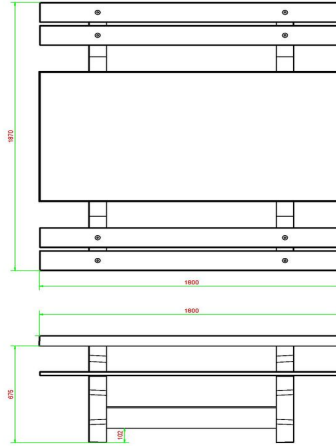

Concrete Picnic table DeLuxe Anthracite

Product code: PS.DL.A

This beautiful picnic table coloured in anthracite with bamboo planks is a delight for the eye. Our picnic tables differ from others by their relaxed sitting position, this has everything to do with the distance and height between the seat and the tabletop. Next to public places it is also appropriate for a nice spot in your own garden, to sit down in a relaxed atmosphere and enjoy a snack or drink. Like all other tables by HeBlad this picnic table is moulded as well in one piece and cannot be dismantled. This adds to safety and discourages vandals.

HeBlad
www.HeBlad.com
PS.DL.A
± 720 KG

Specifications Concrete Picnic table DeLuxe Anthracite

Product code	PS.DL.A	Seat height	49.7 cm
Colour	Anthracite lacquered, RAL 7016	Material seat	Bamboo
Dimensions (L x W x H)	180 x 187 x 75 cm	Distance legs	111 cm (center to center)
Dimensions tabletop (L x W)	180 x 90 cm	Weight	720 kg
Tabletop thickness	7.2 cm	Number of seats	8