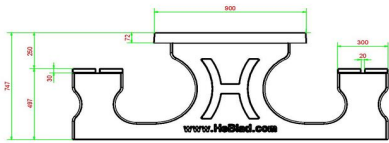

HeBlad
www.HeBlad.com
PS.DL.A
± 720 KG

Specifications Concrete Picnic table DeLuxe Anthracite

Product code	PS.DL.A	Seat height	49.7 cm
Colour	Anthracite lacquered, RAL 7016	Material seat	Bamboo
Dimensions (L x W x H)	180 x 187 x 75 cm	Distance legs	111 cm (center to center)
Dimensions tabletop (L x W)	180 x 90 cm	Weight	720 kg
Tabletop thickness	7.2 cm	Number of seats	8