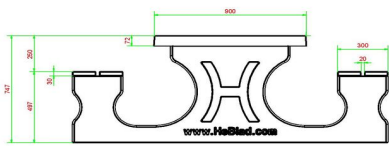

HeBlad
www.HeBlad.com
PS.DL.A
± 720 KG

Specifications Concrete Picnic table DeLuxe Anthracite

Product code	PS.DL.A	Seat height	49.7 cm
Colour	Anthracite lacquered, RAL 7016	Material seat	Bamboo
Dimensions (L x W x H)	180 x 187 x 75 cm	Distance legs	111 cm (center to center)
Dimensions tabletop (L x W)	180 x 90 cm	Weight	720 kg
Tabletop thickness	7.2 cm	Number of seats	8

Related products