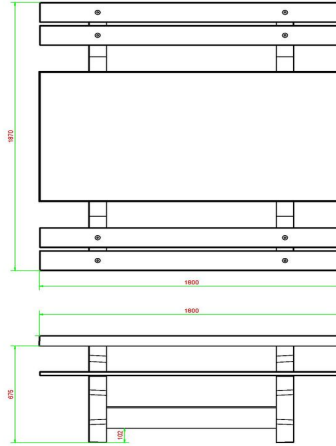

HeBlad
www.HeBlad.com
PS.DL.A
± 720 KG

Specifications Concrete Picnic table DeLuxe Anthracite

Product code	PS.DL.A	Seat height	49.7 cm
Colour	Anthracite lacquered, RAL 7016	Material seat	Bamboo
Dimensions (L x W x H)	180 x 187 x 75 cm	Distance legs	111 cm (center to center)
Dimensions tabletop (L x W)	180 x 90 cm	Weight	720 kg
Tabletop thickness	7.2 cm	Number of seats	8

Related products