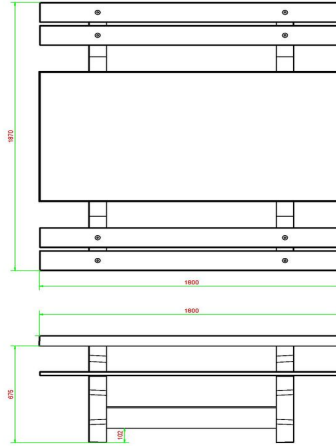

Concrete Picnic table DeLuxe Anthracite

Product code: PS.DL.A

The sleek and comfortable picnic set DeLuxe Anthracite
Sit comfortably with several people at a beautiful picnic set without worrying about theft or destruction of the set. The picnic set is specifically designed and made to provide years of outdoor service and can be placed in supervised and unsupervised areas, parks or gardens. But how much space is needed for a picnic set? Take into account the dimensions of 180 x 187 x 75 cm for the entire set and reserve extra space to move around the picnic set. To be sure, please contact us if you are unsure about the amount of space you have.

HeBlad
www.HeBlad.com
PS.DL.A
± 720 KG

Specifications Concrete Picnic table DeLuxe Anthracite

Product code	PS.DL.A	Seat height	49.7 cm
Colour	Anthracite lacquered, RAL 7016	Material seat	Bamboo
Dimensions (L x W x H)	180 x 187 x 75 cm	Distance legs	111 cm (center to center)
Dimensions tabletop (L x W)	180 x 90 cm	Weight	720 kg
Tabletop thickness	7.2 cm	Number of seats	8