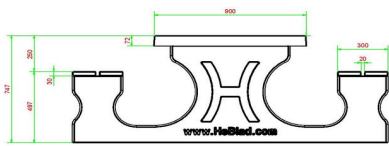

HeBlad
www.HeBlad.com
PS.DL.A
± 720 KG

Specifications Concrete Picnic table DeLuxe Anthracite

Product code	PS.DL.A	Seat height	49.7 cm
Colour	Anthracite lacquered, RAL 7016	Material seat	Bamboo
Dimensions (L x W x H)	180 x 187 x 75 cm	Distance legs	111 cm (center to center)
Dimensions tabletop (L x W)	180 x 90 cm	Weight	720 kg
Tabletop thickness	7.2 cm	Number of seats	8