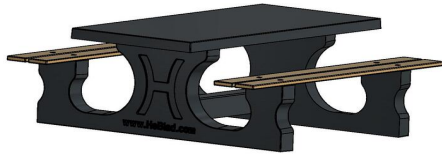

Concrete Picnic table DeLuxe Anthracite

Product code: PS.DL.A

This beautiful picnic table coloured in anthracite with bamboo planks is a delight for the eye. Our picnic tables differ from others by their relaxed sitting position, this has everything to do with the distance and height between the seat and the tabletop. Next to public places it is also appropriate for a nice spot in your own garden, to sit down in a relaxed atmosphere and enjoy a snack or drink. Like all other tables by HeBlad this picnic table is moulded as well in one piece and cannot be dismantled. This adds to safety and discourages vandals.

HeBlad
www.HeBlad.com
PS.DL.A
± 720 KG

Specifications Concrete Picnic table DeLuxe Anthracite

Product code	PS.DL.A	Seat height	49.7 cm
Colour	Anthracite lacquered, RAL 7016	Material seat	Bamboo
Dimensions (L x W x H)	180 x 187 x 75 cm	Distance legs	111 cm (center to center)
Dimensions tabletop (L x W)	180 x 90 cm	Weight	720 kg
Tabletop thickness	7.2 cm	Number of seats	8