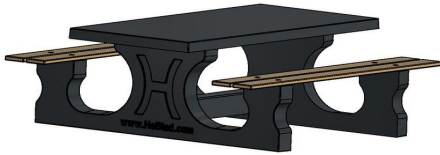

HeBlad
www.HeBlad.com
PS.DL.A
± 720 KG

Specifications Concrete Picnic table DeLuxe Anthracite

Product code	PS.DL.A	Seat height	49.7 cm
Colour	Anthracite lacquered, RAL 7016	Material seat	Bamboo
Dimensions (L x W x H)	180 x 187 x 75 cm	Distance legs	111 cm (center to center)
Dimensions tabletop (L x W)	180 x 90 cm	Weight	720 kg
Tabletop thickness	7.2 cm	Number of seats	8

Related products