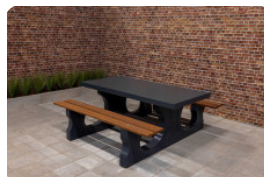

HeBlad
www.HeBlad.com
PS.ST.A
± 905 KG.

Specifications Concrete Picnic table Standard Anthracite

Product code	PS.ST.A	Seat height	50 cm
Colour	Anthracite lacquered, RAL 7016	Material seat	Beton
Dimensions (L x W x H)	180 x 192 x 75 cm	Distance legs	111 cm (center to center)
Dimensions tabletop (L x W)	180 x 90 cm	Weight	905 kg
Tabletop thickness	7 cm	Number of seats	8

Related products

PS.DL.A