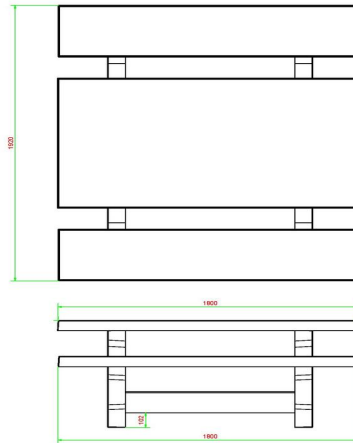

## Concrete Picnic table Standard Anthracite

Product code: PS.ST.A

Here you are, this is a real concrete table! Sprayed in anthracite with matt finish. This table invites you to sit, ideal along cycling tracks or in squares or parks. Sitting down in relaxed surroundings and enjoying a snack or drink. Because this table is entirely coloured in anthracite it has a warm appearance and does not invite making a mess on it. The picnic table cannot be dismantled, because the table plate and undercarriage are moulded in one piece. We guarantee you that this table will give you pleasure for many years.

HeBlad  
www.HeBlad.com  
PS.ST.A  
± 905 KG.

## Specifications Concrete Picnic table Standard Anthracite

Product code	PS.ST.A	Seat height	50 cm
Colour	Anthracite lacquered, RAL 7016	Material seat	Beton
Dimensions (L x W x H)	180 x 192 x 75 cm	Distance legs	111 cm (center to center)
Dimensions tabletop (L x W)	180 x 90 cm	Weight	905 kg
Tabletop thickness	7 cm	Number of seats	8