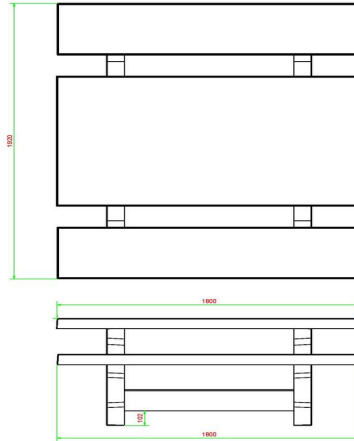

HeBlad
www.HeBlad.com
PS.ST.A
± 905 KG.

Specifications Concrete Picnic table Standard Anthracite

Product code	PS.ST.A	Seat height	50 cm
Colour	Anthracite lacquered, RAL 7016	Material seat	Beton
Dimensions (L x W x H)	180 x 192 x 75 cm	Distance legs	111 cm (center to center)
Dimensions tabletop (L x W)	180 x 90 cm	Weight	905 kg
Tabletop thickness	7 cm	Number of seats	8

Related products