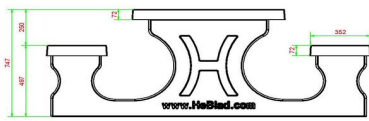

Concrete Picnic table Standard Anthracite

Product code: PS.ST.A

Here you are, this is a real concrete table! Sprayed in anthracite with matt finish. This table invites you to sit, ideal along cycling tracks or in squares or parks. Sitting down in relaxed surroundings and enjoying a snack or drink. Because this table is entirely coloured in anthracite it has a warm appearance and does not invite making a mess on it. The picnic table cannot be dismantled, because the table plate and undercarriage are moulded in one piece. We guarantee you that this table will give you pleasure for many years.

HeBlad
www.HeBlad.com
PS.ST.A
± 905 KG.

Specifications Concrete Picnic table Standard Anthracite

Product code	PS.ST.A	Seat height	50 cm
Colour	Anthracite lacquered, RAL 7016	Material seat	Beton
Dimensions (L x W x H)	180 x 192 x 75 cm	Distance legs	111 cm (center to center)
Dimensions tabletop (L x W)	180 x 90 cm	Weight	905 kg
Tabletop thickness	7 cm	Number of seats	8