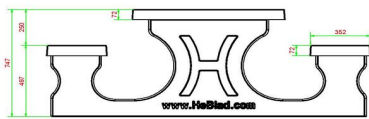

HeBlad
www.HeBlad.com
PS.ST.A
± 905 KG.

Specifications Concrete Picnic table Standard Anthracite

Product code	PS.ST.A	Seat height	50 cm
Colour	Anthracite lacquered, RAL 7016	Material seat	Beton
Dimensions (L x W x H)	180 x 192 x 75 cm	Distance legs	111 cm (center to center)
Dimensions tabletop (L x W)	180 x 90 cm	Weight	905 kg
Tabletop thickness	7 cm	Number of seats	8

Related products