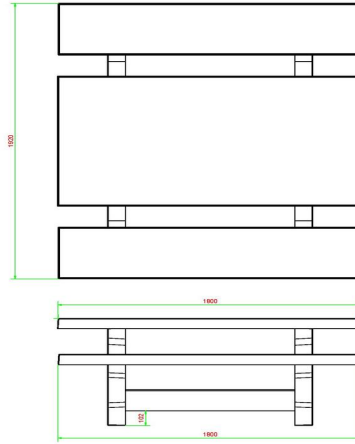

Concrete Picnic table Standard Anthracite

Product code: PS.ST.A

Here you are, this is a real concrete table! Sprayed in anthracite with matt finish. This table invites you to sit, ideal along cycling tracks or in squares or parks. Sitting down in relaxed surroundings and enjoying a snack or drink. Because this table is entirely coloured in anthracite it has a warm appearance and does not invite making a mess on it. The picnic table cannot be dismantled, because the table plate and undercarriage are moulded in one piece. We guarantee you that this table will give you pleasure for many years.

HeBlad
www.HeBlad.com
PS.ST.A
± 905 KG.

Specifications Concrete Picnic table Standard Anthracite

Product code	PS.ST.A	Seat height	50 cm
Colour	Anthracite lacquered, RAL 7016	Material seat	Beton
Dimensions (L x W x H)	180 x 192 x 75 cm	Distance legs	111 cm (center to center)
Dimensions tabletop (L x W)	180 x 90 cm	Weight	905 kg
Tabletop thickness	7 cm	Number of seats	8