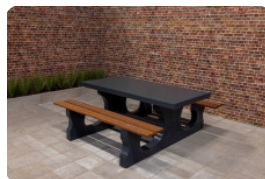

HeBlad
www.HeBlad.com
PS.ST.A
± 905 KG.

Specifications Concrete Picnic table Standard Anthracite

Product code	PS.ST.A	Seat height	50 cm
Colour	Anthracite lacquered, RAL 7016	Material seat	Beton
Dimensions (L x W x H)	180 x 192 x 75 cm	Distance legs	111 cm (center to center)
Dimensions tabletop (L x W)	180 x 90 cm	Weight	905 kg
Tabletop thickness	7 cm	Number of seats	8

Related products

PS.DL.A