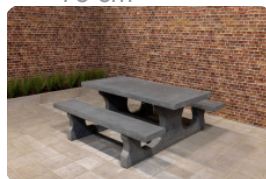

HeBlad
www.HeBlad.com
PS.ST.A
± 905 KG.

Specifications Concrete Picnic table Standard Anthracite

Product code	PS.ST.A	Seat height	50 cm
Colour	Anthracite lacquered, RAL 7016	Material seat	Beton
Dimensions (L x W x H)	180 x 192 x 75 cm	Distance legs	111 cm (center to center)
Dimensions tabletop (L x W)	180 x 90 cm	Weight	905 kg
Tabletop thickness	7 cm	Number of seats	8

Related products

PS.ST.AB