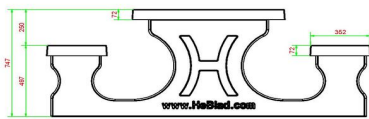

## Concrete Picnic table Standard Anthracite

Product code: PS.ST.A

Here you are, this is a real concrete table! Sprayed in anthracite with matt finish. This table invites you to sit, ideal along cycling tracks or in squares or parks. Sitting down in relaxed surroundings and enjoying a snack or drink. Because this table is entirely coloured in anthracite it has a warm appearance and does not invite making a mess on it. The picnic table cannot be dismantled, because the table plate and undercarriage are moulded in one piece. We guarantee you that this table will give you pleasure for many years.

## Specifications Concrete Picnic table Standard Anthracite

Product code	PS.ST.A	Seat height	50 cm
Colour	Anthracite lacquered, RAL 7016	Material seat	Beton
Dimensions (L x W x H)	180 x 192 x 75 cm	Distance legs	111 cm (center to center)
Dimensions tabletop (L x W)	180 x 90 cm	Weight	905 kg
Tabletop thickness	7 cm	Number of seats	8