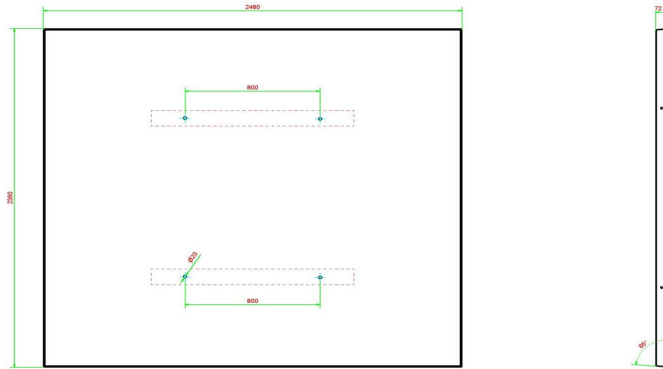

Bottom plate Picnic table Anthracite-Concrete

Product code: OP.PS.AB

This bottom plate is intended for the picnic tables DeLuxe and Standard in anthracite colour. By placing the picnic tables on to the bottom plate, grass can no longer grow under the tables and pollution cannot occur. Because the bottom plate is level with the grass, it is easy for a lawnmower to cut the grass and keep the surrounding tidy.

HeBlad
www.HeBlad.com
OP.PS.AB
Gewicht ± 1000 KG.

Specifications Bottom plate Picnic table Anthracite-Concrete

Product code	OP.PS.AB	Weight	1000 kg
Colour	Anthracite concrete	lifting device	Concrete screw sleeve M16 on 4 sides
Dimensions (L x W x H)	248 x 236 x 7 cm	preparation attachment	Holes for bolts M16
Finishing base plate	Anti-slip (window) profile		