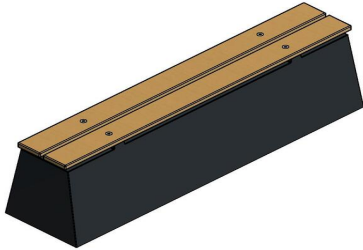

Concrete Bench DeLuxe Anthracite

Product code: BB.DL.A

This bench really is made of concrete although it does not seem to be so, because of the beautiful anthracite lacquer colour.

Ideal on schoolyards, near swimming pools or as a separation. Nicely finished with bamboo planks of high quality, these are blind secured, thus not easy to take apart.

HeBlad
www.HeBlad.com
BB.DL.A

gewicht ± 700 KG.

Specifications Concrete Bench DeLuxe Anthracite

Product code	BB.DL.A	Seat height	50 cm
Colour	Anthracite lacquered, RAL 7016	Material seat	Bamboo
Dimensions (L x W x H)	180 x 45 x 50 cm	Number of seats	4
Dimensions seat	180 x 30 cm	Weight	700 kg