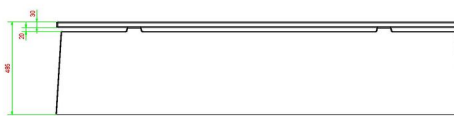

HeBlad
www.HeBlad.com
BB.DL.A

gewicht ± 700 KG.

Specifications Concrete Bench DeLuxe Anthracite

Product code	BB.DL.A	Seat height	50 cm
Colour	Anthracite lacquered, RAL 7016	Material seat	Bamboo
Dimensions (L x W x H)	180 x 45 x 50 cm	Number of seats	4
Dimensions seat	180 x 30 cm	Weight	700 kg