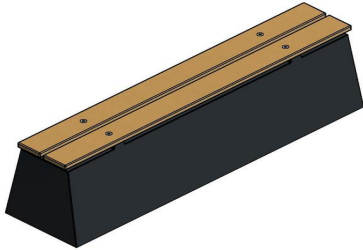

HeBlad
www.HeBlad.com
BB.DL.A

gewicht ± 700 KG.

Specifications Concrete Bench DeLuxe Anthracite

Product code	BB.DL.A	Seat height	50 cm
Colour	Anthracite lacquered, RAL 7016	Material seat	Bamboo
Dimensions (L x W x H)	180 x 45 x 50 cm	Number of seats	4
Dimensions seat	180 x 30 cm	Weight	700 kg

Related products