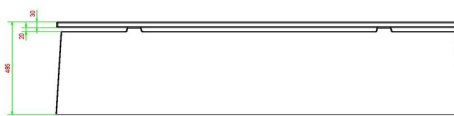

HeBlad
www.HeBlad.com
BB.DL.A

gewicht ± 700 KG.

Specifications Concrete Bench DeLuxe Anthracite

Product code	BB.DL.A	Seat height	50 cm
Colour	Anthracite lacquered, RAL 7016	Material seat	Bamboo
Dimensions (L x W x H)	180 x 45 x 50 cm	Number of seats	4
Dimensions seat	180 x 30 cm	Weight	700 kg

Related products