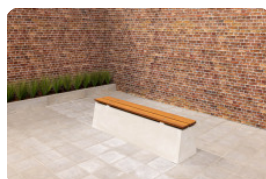

HeBlad
www.HeBlad.com
BB.DL.A

gewicht ± 700 KG.

Specifications Concrete Bench DeLuxe Anthracite

Product code	BB.DL.A	Seat height	50 cm
Colour	Anthracite lacquered, RAL 7016	Material seat	Bamboo
Dimensions (L x W x H)	180 x 45 x 50 cm	Number of seats	4
Dimensions seat	180 x 30 cm	Weight	700 kg

Related products

BB.DL