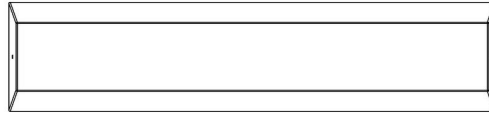

HeBlad
www.HeBlad.com
BB.ST.A
Gewicht ± 800 KG

Specifications Concrete Bench Standard Anthracite

Product code	BB.ST.A	Seat height	50 cm
Colour	Anthracite lacquered, RAL 7016	Material seat	Beton
Dimensions (L x W x H)	180 x 47,5 x 50 cm	Number of seats	4
Dimensions seat	175 x 30 cm	Weight	800 kg

Related products