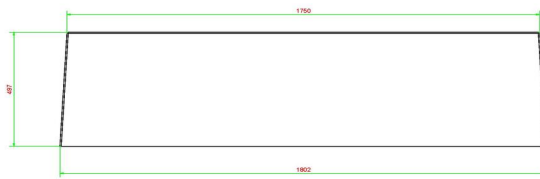

Concrete Bench Standard Anthracite

Product code: BB.ST.A

With a seat height of 50 cm and a seating surface of 175 x 30 cm, it is wonderful to sit on this concrete bench, standard in anthracite version. Just like the shape of this concrete bench is, the anthracite lacquer layer is really sleek. A true addition to your site, in the park or on the schoolyard.

HeBlad
www.HeBlad.com
BB.ST.A
Gewicht ± 800 KG

Specifications Concrete Bench Standard Anthracite

Product code	BB.ST.A	Seat height	50 cm
Colour	Anthracite lacquered, RAL 7016	Material seat	Beton
Dimensions (L x W x H)	180 x 47,5 x 50 cm	Number of seats	4
Dimensions seat	175 x 30 cm	Weight	800 kg