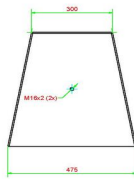

HeBlad
www.HeBlad.com
BB.ST.A
Gewicht ± 800 KG

Specifications Concrete Bench Standard Anthracite

Product code	BB.ST.A	Seat height	50 cm
Colour	Anthracite lacquered, RAL 7016	Material seat	Beton
Dimensions (L x W x H)	180 x 47,5 x 50 cm	Number of seats	4
Dimensions seat	175 x 30 cm	Weight	800 kg

Related products