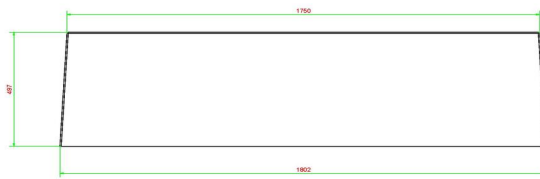

HeBlad
www.HeBlad.com
BB.ST.A
Gewicht ± 800 KG

Specifications Concrete Bench Standard Anthracite

Product code	BB.ST.A	Seat height	50 cm
Colour	Anthracite lacquered, RAL 7016	Material seat	Beton
Dimensions (L x W x H)	180 x 47,5 x 50 cm	Number of seats	4
Dimensions seat	175 x 30 cm	Weight	800 kg

Related products