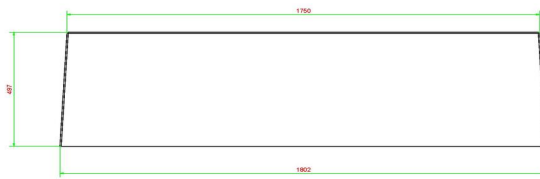

Concrete Bench Standard Anthracite

Product code: BB.ST.A

The simplicity of this bench gives the an easy possibility to create a seat. Because our benches don't have to be fixed to the ground, the bench is ready to use after placing.

The anthracite colouring gives the bench a warm appearance. Particularly useful for a separation or temporary closure.

HeBlad
www.HeBlad.com
BB.ST.A
Gewicht ± 800 KG

Specifications Concrete Bench Standard Anthracite

Product code	BB.ST.A	Seat height	50 cm
Colour	Anthracite lacquered, RAL 7016	Material seat	Beton
Dimensions (L x W x H)	180 x 47,5 x 50 cm	Number of seats	4
Dimensions seat	175 x 30 cm	Weight	800 kg

Related products