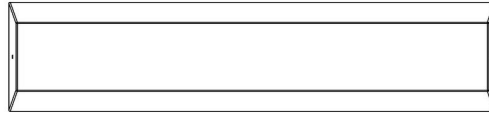

Concrete Bench Standard Anthracite

Product code: BB.ST.A

The simplicity of this bench gives the an easy possibility to create a seat. Because our benches don't have to be fixed to the ground, the bench is ready to use after placing.

The anthracite colouring gives the bench a warm appearance. Particularly useful for a separation or temporary closure.

HeBlad
www.HeBlad.com
BB.ST.A
Gewicht ± 800 KG

Specifications Concrete Bench Standard Anthracite

Product code	BB.ST.A	Seat height	50 cm
Colour	Anthracite lacquered, RAL 7016	Material seat	Beton
Dimensions (L x W x H)	180 x 47,5 x 50 cm	Number of seats	4
Dimensions seat	175 x 30 cm	Weight	800 kg

Related products