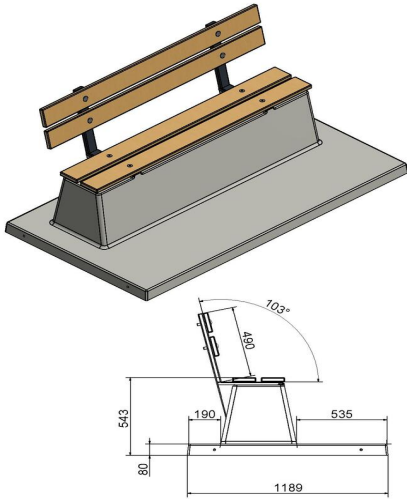

Bench DeLuxe with bottom plate and backrest Naural Concrete

Product code: BB.DL.OP

A bench with backrest, complete with bottom plate, moulded in one piece. The seat as well the backrest of this bench are provided with bamboo planks. Due to the bottom plate the bench remains solid and durable.

By placing this bench level with the grass, it is easy for a lawnmower to roll over the edge of the plate. No unpleasant grass-stalks have to be removed by hand and the place looks tidy.

HeBlad
www.HeBlad.com
BB.DL.OP

gewicht ± 1200 KG.

Specifications Bench DeLuxe with bottom plate and backrest Naural Concrete

Product code	BB.DL.OP	Seating corner	103 degrees
Colour	Natural concrete	Number of seats	4
Dimensions (L x W x H)	219,5 x 119 x 103 cm	Dimensions base plate (L x W x H)	1189 x 119 x 8 cm
Seat height	45 cm	Finishing base plate	Smooth concrete
Dimensions seat	180 x 30 cm	Weight	1230 kg