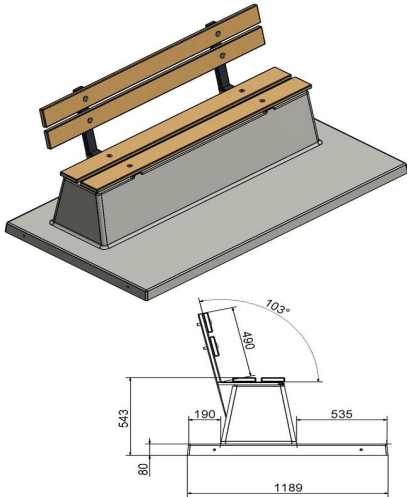

HeBlad
www.HeBlad.com
BB.DL.OP

gewicht ± 1200 KG.

Specifications Bench DeLuxe with bottom plate and backrest Naural Concrete

Product code	BB.DL.OP	Seating corner	103 degrees
Colour	Natural concrete	Number of seats	4
Dimensions (L x W x H)	219,5 x 119 x 103 cm	Dimensions base plate (L x W x H)	2196 x 119 x 8 cm
Seat height	45 cm	Finishing base plate	Smooth concrete
Dimensions seat	180 x 30 cm	Weight	1230 kg

Related products Bamboo