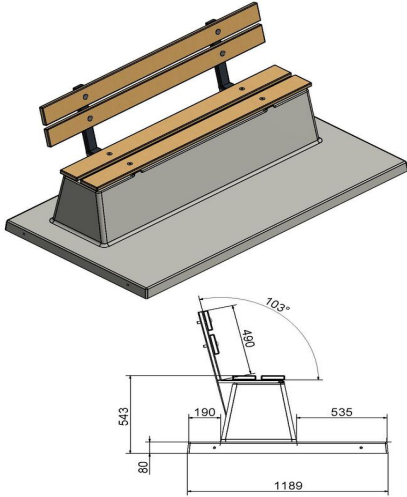

HeBlad
www.HeBlad.com
BB.DL.OP

gewicht ± 1200 KG.

Specifications Bench DeLuxe with bottom plate and backrest Naural Concrete

Product code	BB.DL.OP	Seating corner	103 degrees
Colour	Natural concrete	Number of seats	4
Dimensions (L x W x H)	219,5 x 119 x 103 cm	Dimensions base plate (L x W x H)	1189 x 119 x 8 cm
Seat height	45 cm	Finishing base plate	Smooth concrete
Dimensions seat	180 x 30 cm	Weight	1230 kg

Related products Bamboo