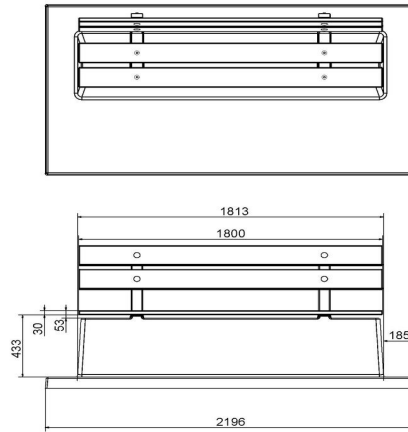

Bench DeLuxe with bottom plate and backrest Naural Concrete

Product code: BB.DL.OP

A bench with backrest, complete with bottom plate, moulded in one piece. The seat as well the backrest of this bench are provided with bamboo planks. Due to the bottom plate the bench remains solid and durable.

By placing this bench level with the grass, it is easy for a lawnmower to roll over the edge of the plate. No unpleasant grass-stalks have to be removed by hand and the place looks tidy.

HeBlad
www.HeBlad.com
BB.DL.OP

gewicht ± 1200 KG.

Specifications Bench DeLuxe with bottom plate and backrest Naural Concrete

Product code	BB.DL.OP	Seating corner	103 degrees
Colour	Natural concrete	Number of seats	4
Dimensions (L x W x H)	219,5 x 119 x 103 cm	Dimensions base plate (L x W x H)	1189 x 119 x 8 cm
Seat height	45 cm	Finishing base plate	Smooth concrete
Dimensions seat	180 x 30 cm	Weight	1230 kg