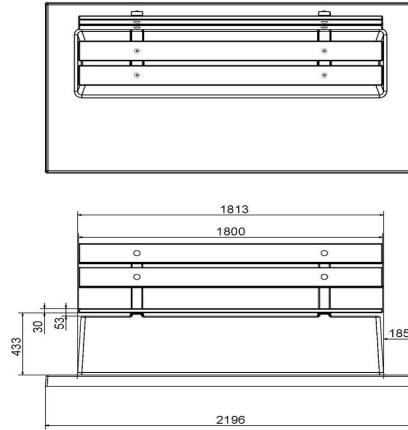

HeBlad
www.HeBlad.com
BB.DL.OP

gewicht ± 1200 KG.

Specifications Bench DeLuxe with bottom plate and backrest Naural Concrete

Product code	BB.DL.OP	Seating corner	103 degrees
Colour	Natural concrete	Number of seats	4
Dimensions (L x W x H)	219,5 x 119 x 103 cm	Dimensions base plate (L x W x H)	1189 x 119 x 8 cm
Seat height	45 cm	Finishing base plate	Smooth concrete
Dimensions seat	180 x 30 cm	Weight	1230 kg

Related products Bamboo