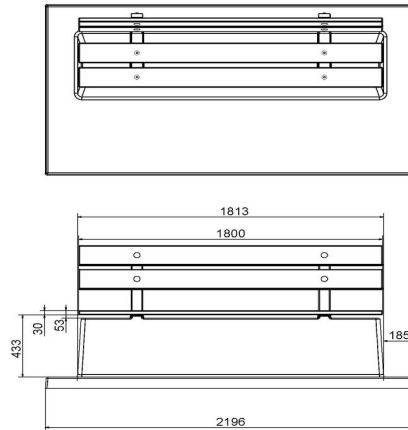

HeBlad
www.HeBlad.com
BB.DL.OP

gewicht ± 1200 KG.

Specifications Bench DeLuxe with bottom plate and backrest Naural Concrete

Product code	BB.DL.OP	Seating corner	103 degrees
Colour	Natural concrete	Number of seats	4
Dimensions (L x W x H)	219,5 x 119 x 103 cm	Dimensions base plate (L x W x H)	2196 x 119 x 8 cm
Seat height	45 cm	Finishing base plate	Smooth concrete
Dimensions seat	180 x 30 cm	Weight	1230 kg

Related products Bamboo