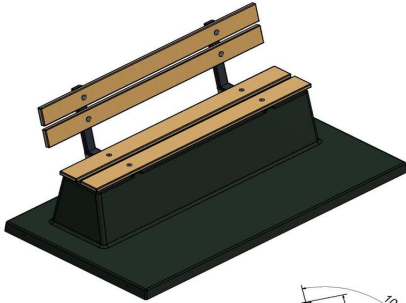

Concrete bench DeLuxe with bottom plate and backrest Anthracite

Product code: BB.DLA.OP

This bench with the seat and backrest provided with bamboo planks offers a relaxed seat. Due to the anthracite colour it is almost unbelievable that this bench is made of concrete. The bench is produced with a bottom plate. Thus, made in one piece.

Always a tidy place to relax as no grass can grow underneath. As well as the place in front of the bench will never be wet or muddy because of the "integrated" solid underground.

HeBlad
www.HeBlad.com
BB.DLA.OP

gewicht ± 1200 KG.

Specifications Concrete bench DeLuxe with bottom plate and backrest Anthracite

Product code	BB.DLA.OP	Seating corner	103 degrees
Colour	Anthracite lacquered, RAL 7016	Number of seats	4
Dimensions (L x W x H)	219,5 x 119 x 103 cm	Dimensions base plate (L x W x H)	1189 x 119 x 8 cm
Seat height	45 cm	Finishing base plate	Smooth concrete
Dimensions seat	180 x 30 cm	Weight	1230 kg