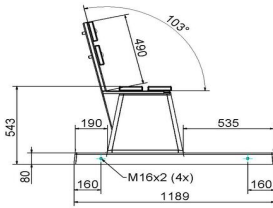

HeBlad
www.HeBlad.com
BB.DLA.OP

gewicht ± 1200 KG.

Specifications Concrete bench DeLuxe with bottom plate and backrest Anthracite

Product code	BB.DLA.OP	Seating corner	103 degrees
Colour	Anthracite lacquered, RAL 7016	Number of seats	4
Dimensions (L x W x H)	219,5 x 119 x 103 cm	Dimensions base plate (L x W x H)	1189 x 119 x 8 cm
Seat height	45 cm	Finishing base plate	Smooth concrete
Dimensions seat	180 x 30 cm	Weight	1230 kg

Related products