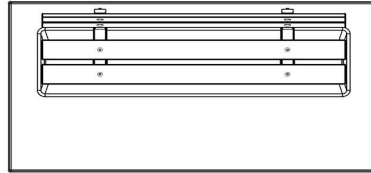

HeBlad
www.HeBlad.com
BB.DLA.OP

gewicht ± 1200 KG.

Specifications Concrete bench DeLuxe with bottom plate and backrest Anthracite

Product code	BB.DLA.OP	Seating corner	103 degrees
Colour	Anthracite lacquered, RAL 7016	Number of seats	4
Dimensions (L x W x H)	219,5 x 119 x 103 cm	Dimensions base plate (L x W x H)	1189 x 119 x 8 cm
Seat height	45 cm	Finishing base plate	Smooth concrete
Dimensions seat	180 x 30 cm	Weight	1230 kg

Related products