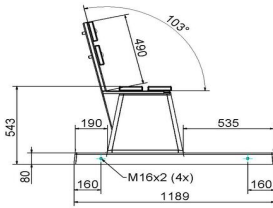

HeBlad
www.HeBlad.com
BB.DLA.OP

gewicht ± 1200 KG.

Specifications Concrete bench DeLuxe with bottom plate and backrest Anthracite

| | | | |
|------------------------|--------------------------------|-----------------------------------|-------------------|
| Product code | BB.DLA.OP | Seating corner | 103 degrees |
| Colour | Anthracite lacquered, RAL 7016 | Number of seats | 4 |
| Dimensions (L x W x H) | 219,5 x 119 x 103 cm | Dimensions base plate (L x W x H) | 1189 x 119 x 8 cm |
| Seat height | 45 cm | Finishing base plate | Smooth concrete |
| Dimensions seat | 180 x 30 cm | Weight | 1230 kg |