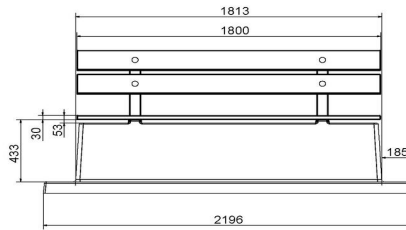

HeBlad
www.HeBlad.com
BB.DLA.OP

gewicht ± 1200 KG.

Specifications Concrete bench DeLuxe with bottom plate and backrest Anthracite

Product code	BB.DLA.OP	Seating corner	103 degrees
Colour	Anthracite lacquered, RAL 7016	Number of seats	4
Dimensions (L x W x H)	219,5 x 119 x 103 cm	Dimensions base plate (L x W x H)	1189 x 119 x 8 cm
Seat height	45 cm	Finishing base plate	Smooth concrete
Dimensions seat	180 x 30 cm	Weight	1230 kg

Related products