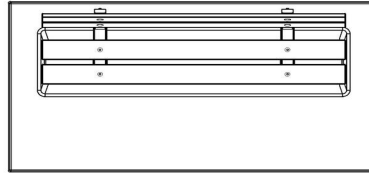

Delivery and installation of the Concrete Bench DeLuxe

How is the DeLuxe concrete bench installed? The bench can be placed in areas with sufficient space and where our truck with crane has access within five meters of the installation location. Always read the delivery conditions first. If you have any questions after reading, please do not hesitate to contact us. We can calculate exactly what space and passage is needed to install it.

HeBlad
www.HeBlad.com
BB.DLA.OP

gewicht ± 1200 KG.

Specifications Concrete bench DeLuxe with bottom plate and backrest Anthracite

Product code	BB.DLA.OP	Seating corner	103 degrees
Colour	Anthracite lacquered, RAL 7016	Number of seats	4
Dimensions (L x W x H)	219,5 x 119 x 103 cm	Dimensions base plate (L x W x H)	1189 x 119 x 8 cm
Seat height	45 cm	Finishing base plate	Smooth concrete
Dimensions seat	180 x 30 cm	Weight	1230 kg