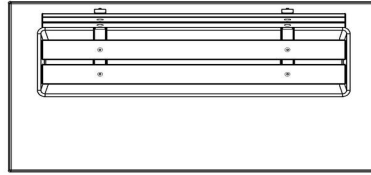

HeBlad
www.HeBlad.com
BB.DLA.OP

gewicht ± 1200 KG.

Specifications Concrete bench DeLuxe with bottom plate and backrest Anthracite

Product code	BB.DLA.OP	Seating corner	103 degrees
Colour	Anthracite lacquered, RAL 7016	Number of seats	4
Dimensions (L x W x H)	219,5 x 119 x 103 cm	Dimensions base plate (L x W x H)	1189 x 119 x 8 cm
Seat height	45 cm	Finishing base plate	Smooth concrete
Dimensions seat	180 x 30 cm	Weight	1230 kg

Related products