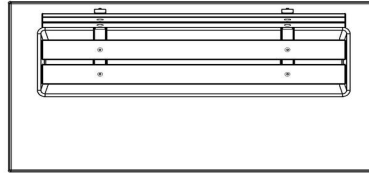

Delivery and installation of the Concrete Bench DeLuxe

How is the DeLuxe concrete bench installed? The bench can be placed in areas with sufficient space and where our truck with crane has access within five meters of the installation location. Always read the delivery conditions first. If you have any questions after reading, please do not hesitate to contact us. We can calculate exactly what space and passage is needed to install it.

HeBlad
www.HeBlad.com
BB.DLA.OP

gewicht ± 1200 KG.

Specifications Concrete bench DeLuxe with bottom plate and backrest Anthracite

| | | | |
|------------------------|--------------------------------|-----------------------------------|-------------------|
| Product code | BB.DLA.OP | Seating corner | 103 degrees |
| Colour | Anthracite lacquered, RAL 7016 | Number of seats | 4 |
| Dimensions (L x W x H) | 219,5 x 119 x 103 cm | Dimensions base plate (L x W x H) | 1189 x 119 x 8 cm |
| Seat height | 45 cm | Finishing base plate | Smooth concrete |
| Dimensions seat | 180 x 30 cm | Weight | 1230 kg |