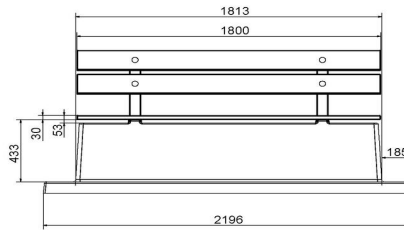

Delivery and installation of the Concrete Bench DeLuxe

How is the DeLuxe concrete bench installed? The bench can be placed in areas with sufficient space and where our truck with crane has access within five meters of the installation location. Always read the delivery conditions first. If you have any questions after reading, please do not hesitate to contact us. We can calculate exactly what space and passage is needed to install it.

HeBlad
www.HeBlad.com
BB.DLA.OP

gewicht ± 1200 KG.

Specifications Concrete bench DeLuxe with bottom plate and backrest Anthracite

Product code	BB.DLA.OP	Seating corner	103 degrees
Colour	Anthracite lacquered, RAL 7016	Number of seats	4
Dimensions (L x W x H)	219,5 x 119 x 103 cm	Dimensions base plate (L x W x H)	1189 x 119 x 8 cm
Seat height	45 cm	Finishing base plate	Smooth concrete
Dimensions seat	180 x 30 cm	Weight	1230 kg