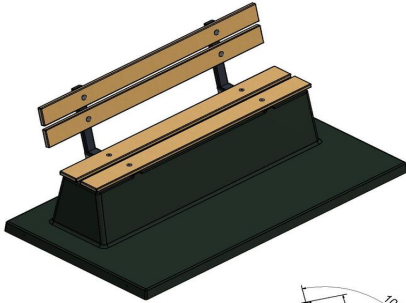

HeBlad
www.HeBlad.com
BB.DLA.OP

gewicht ± 1200 KG.

Specifications Concrete bench DeLuxe with bottom plate and backrest Anthracite

Product code	BB.DLA.OP	Seating corner	103 degrees
Colour	Anthracite lacquered, RAL 7016	Number of seats	4
Dimensions (L x W x H)	219,5 x 119 x 103 cm	Dimensions base plate (L x W x H)	1189 x 119 x 8 cm
Seat height	45 cm	Finishing base plate	Smooth concrete
Dimensions seat	180 x 30 cm	Weight	1230 kg