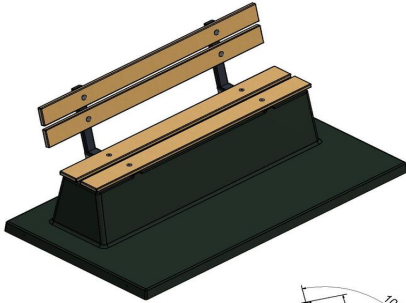

Concrete bench DeLuxe with bottom plate and backrest Anthracite

Product code: BB.DLA.OP

This DeLuxe Anthracite concrete bench with base plate and handrail is made of concrete and bamboo. Both materials are durable and weather-resistant and can be left outside for years. A nice addition to any terrain.

Practical but beautiful

Why the Concrete Bench DeLuxe Anthracite? Just like HeBlad's other concrete benches, this bench is also specifically designed and produced for outdoor living. The difference with the versions in anthracite concrete and natural concrete is the lacquer layer that additionally protects this product against weather influences and gives the bench a beautiful, sleek appearance. The RAL 7016 colour is an extra protective layer and makes cleaning the bench easy.

Delivery and installation of the Concrete Bench DeLuxe

How is the DeLuxe concrete bench installed? The bench can be placed in areas with sufficient space and where our truck with crane has access within five meters of the installation location. Always read the delivery conditions first. If you have any questions after reading, please do not hesitate to contact us. We can calculate exactly what space and passage is needed to install it.

HeBlad
www.HeBlad.com
BB.DLA.OP

gewicht ± 1200 KG.

Specifications Concrete bench DeLuxe with bottom plate and backrest Anthracite

| | | | |
|------------------------|--------------------------------|-----------------------------------|-------------------|
| Product code | BB.DLA.OP | Seating corner | 103 degrees |
| Colour | Anthracite lacquered, RAL 7016 | Number of seats | 4 |
| Dimensions (L x W x H) | 219,5 x 119 x 103 cm | Dimensions base plate (L x W x H) | 1189 x 119 x 8 cm |
| Seat height | 45 cm | Finishing base plate | Smooth concrete |
| Dimensions seat | 180 x 30 cm | Weight | 1230 kg |