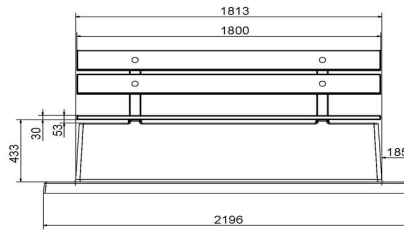

Delivery and installation of the Concrete Bench DeLuxe

How is the DeLuxe concrete bench installed? The bench can be placed in areas with sufficient space and where our truck with crane has access within five meters of the installation location. Always read the delivery conditions first. If you have any questions after reading, please do not hesitate to contact us. We can calculate exactly what space and passage is needed to install it.

HeBlad
www.HeBlad.com
BB.DLA.OP

gewicht ± 1200 KG.

Specifications Concrete bench DeLuxe with bottom plate and backrest Anthracite

| | | | |
|------------------------|--------------------------------|-----------------------------------|-------------------|
| Product code | BB.DLA.OP | Seating corner | 103 degrees |
| Colour | Anthracite lacquered, RAL 7016 | Number of seats | 4 |
| Dimensions (L x W x H) | 219,5 x 119 x 103 cm | Dimensions base plate (L x W x H) | 1189 x 119 x 8 cm |
| Seat height | 45 cm | Finishing base plate | Smooth concrete |
| Dimensions seat | 180 x 30 cm | Weight | 1230 kg |