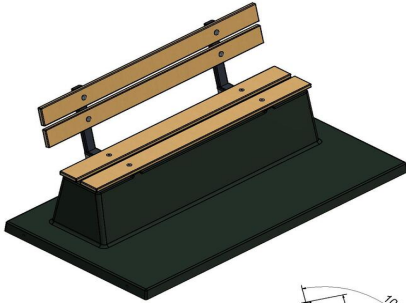

Concrete bench DeLuxe with bottom plate and backrest Anthracite

Product code: BB.DLA.OP

This DeLuxe Anthracite concrete bench with base plate and handrail is made of concrete and bamboo. Both materials are durable and weather-resistant and can be left outside for years. A nice addition to any terrain.

Practical but beautiful

Why the Concrete Bench DeLuxe Anthracite? Just like HeBlad's other concrete benches, this bench is also specifically designed and produced for outdoor living. The difference with the versions in anthracite concrete and natural concrete is the lacquer layer that additionally protects this product against weather influences and gives the bench a beautiful, sleek appearance. The RAL 7016 colour is an extra protective layer and makes cleaning the bench easy.

Delivery and installation of the Concrete Bench DeLuxe

How is the DeLuxe concrete bench installed? The bench can be placed in areas with sufficient space and where our truck with crane has access within five meters of the installation location. Always read the delivery conditions first. If you have any questions after reading, please do not hesitate to contact us. We can calculate exactly what space and passage is needed to install it.

HeBlad
www.HeBlad.com
BB.DLA.OP

gewicht ± 1200 KG.

Specifications Concrete bench DeLuxe with bottom plate and backrest Anthracite

Product code	BB.DLA.OP	Seating corner	103 degrees
Colour	Anthracite lacquered, RAL 7016	Number of seats	4
Dimensions (L x W x H)	219,5 x 119 x 103 cm	Dimensions base plate (L x W x H)	1189 x 119 x 8 cm
Seat height	45 cm	Finishing base plate	Smooth concrete
Dimensions seat	180 x 30 cm	Weight	1230 kg