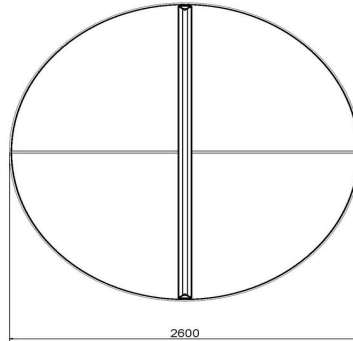

Different variants of ping pong tables

This round concrete ping pong table is painted blue, but the round concrete ping pong table is also available in other colours; lacquered green, anthracite concrete, natural concrete and anthracite. The concrete ping pong tables are also available in a rectangular shape and a rectangular shape with rounded corners. Would you prefer a variation on the ping pong table? Then take a look at the foot volleyball table.

** When purchasing a Heblad ping pong table, a set of bats (4 bats and 2 balls) is included for free.

HeBlad
www.HeBlad.com
PP.R.BL
Gewicht ± 1570 KG

Specifications Concrete Ping-pong table blue, round

Product code	PP.R.BL	Height tabletop	76 cm
Colour	Blue - RAL 5005	Height of the net	14,75 cm
Dimension playing surface (L x W)	∅ 260 cm	Weight	1570 kg
Dimensions bottom of playing surface	∅ 264 cm	Distance legs	149 cm (center to center)
Tabletop thickness	8,4 cm		