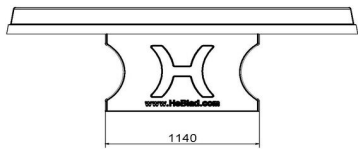

Different variants of ping pong tables

This round concrete ping pong table is painted blue, but the round concrete ping pong table is also available in other colours; lacquered green, anthracite concrete, natural concrete and anthracite. The concrete ping pong tables are also available in a rectangular shape and a rectangular shape with rounded corners. Would you prefer a variation on the ping pong table? Then take a look at the foot volleyball table.

** When purchasing a Heblad ping pong table, a set of bats (4 bats and 2 balls) is included for free.

HeBlad
www.HeBlad.com
PP.R.BL
Gewicht ± 1570 KG

Specifications Concrete Ping-pong table blue, round

Product code	PP.R.BL	Height tabletop	76 cm
Colour	Blue - RAL 5005	Height of the net	14,75 cm
Dimension playing surface (L x W)	ø 260 cm	Weight	1570 kg
Dimensions bottom of playing surface	ø 264 cm	Distance legs	149 cm (center to center)
Tabletop thickness	8,4 cm		