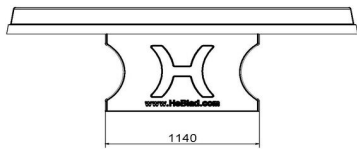

Different variants of ping pong tables

This round concrete ping pong table is painted blue, but the round concrete ping pong table is also available in other colours; lacquered green, anthracite concrete, natural concrete and anthracite. The concrete ping pong tables are also available in a rectangular shape and a rectangular shape with rounded corners. Would you prefer a variation on the ping pong table? Then take a look at the foot volleyball table.

** When purchasing a Heblad ping pong table, a set of bats (4 bats and 2 balls) is included for free.

HeBlad
www.HeBlad.com
PP.R.BL
Gewicht ± 1570 KG

Specifications Concrete Ping-pong table blue, round

Product code	PP.R.BL	Height tabletop	76 cm
Colour	Blue - RAL 5005	Height of the net	14,75 cm
Dimension playing surface (L x W)	∅ 260 cm	Weight	1570 kg
Dimensions bottom of playing surface	∅ 264 cm	Distance legs	149 cm (center to center)
Tabletop thickness	8,4 cm		