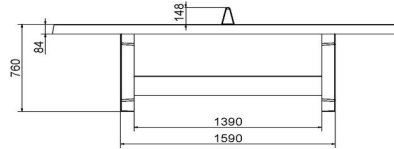

Different variants of ping pong tables

This round concrete ping pong table is painted blue, but the round concrete ping pong table is also available in other colours; lacquered green, anthracite concrete, natural concrete and anthracite. The concrete ping pong tables are also available in a rectangular shape and a rectangular shape with rounded corners. Would you prefer a variation on the ping pong table? Then take a look at the foot volleyball table.

** When purchasing a Heblad ping pong table, a set of bats (4 bats and 2 balls) is included for free.

HeBlad
www.HeBlad.com
PP.R.BL
Gewicht ± 1570 KG

Specifications Concrete Ping-pong table blue, round

Product code	PP.R.BL	Height tabletop	76 cm
Colour	Blue - RAL 5005	Height of the net	14,75 cm
Dimension playing surface (L x W)	∅ 260 cm	Weight	1570 kg
Dimensions bottom base plate	∅ 264 cm	Distance legs	149 cm (center to center)
Tabletop thickness	8,4 cm		