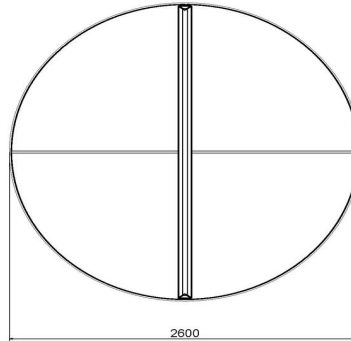

Different variants of ping pong tables

This round concrete ping pong table is painted blue, but the round concrete ping pong table is also available in other colours; lacquered green, anthracite concrete, natural concrete and anthracite. The concrete ping pong tables are also available in a rectangular shape and a rectangular shape with rounded corners. Would you prefer a variation on the ping pong table? Then take a look at the foot volleyball table.

** When purchasing a Heblad ping pong table, a set of bats (4 bats and 2 balls) is included for free.

HeBlad
www.HeBlad.com
PP.R.BL
Gewicht ± 1570 KG

Specifications Concrete Ping-pong table blue, round

Product code	PP.R.BL	Height tabletop	76 cm
Colour	Blue - RAL 5005	Height of the net	14,75 cm
Dimension playing surface (L x W)	ø 260 cm	Weight	1570 kg
Dimensions bottom of playing surface	ø 264 cm	Distance legs	149 cm (center to center)
Tabletop thickness	8,4 cm		