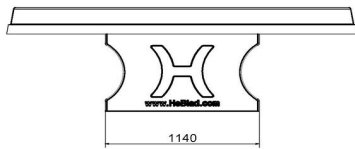

Different variants of ping pong tables

This round concrete ping pong table is painted blue, but the round concrete ping pong table is also available in other colours; lacquered green, anthracite concrete, natural concrete and anthracite. The concrete ping pong tables are also available in a rectangular shape and a rectangular shape with rounded corners. Would you prefer a variation on the ping pong table? Then take a look at the foot volleyball table.

** When purchasing a Heblad ping pong table, a set of bats (4 bats and 2 balls) is included for free.

HeBlad
www.HeBlad.com
PP.R.BL
Gewicht ± 1570 KG

Specifications Concrete Ping-pong table blue, round

Product code	PP.R.BL	Height tabletop	76 cm
Colour	Blue - RAL 5005	Height of the net	14,75 cm
Dimension playing surface (L x W)	∅ 260 cm	Weight	1570 kg
Dimensions bottom base plate	∅ 264 cm	Distance legs	149 cm (center to center)
Tabletop thickness	8,4 cm		