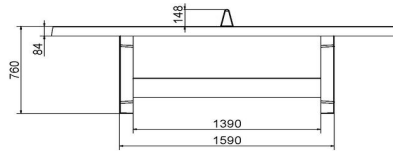

Different variants of ping pong tables

This round concrete ping pong table is painted blue, but the round concrete ping pong table is also available in other colours; lacquered green, anthracite concrete, natural concrete and anthracite. The concrete ping pong tables are also available in a rectangular shape and a rectangular shape with rounded corners. Would you prefer a variation on the ping pong table? Then take a look at the foot volleyball table.

** When purchasing a Heblad ping pong table, a set of bats (4 bats and 2 balls) is included for free.

HeBlad
www.HeBlad.com
PP.R.BL
Gewicht ± 1570 KG

Specifications Concrete Ping-pong table blue, round

Product code	PP.R.BL	Height tabletop	76 cm
Colour	Blue - RAL 5005	Height of the net	14,75 cm
Dimension playing surface (L x W)	∅ 260 cm	Weight	1570 kg
Dimensions bottom of playing surface	∅ 264 cm	Distance legs	149 cm (center to center)
Tabletop thickness	8,4 cm		