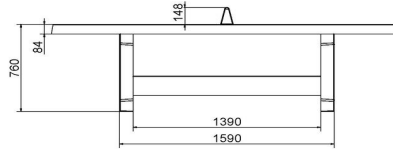

Different variants of ping pong tables

This round concrete ping pong table is painted blue, but the round concrete ping pong table is also available in other colours; lacquered green, anthracite concrete, natural concrete and anthracite. The concrete ping pong tables are also available in a rectangular shape and a rectangular shape with rounded corners. Would you prefer a variation on the ping pong table? Then take a look at the foot volleyball table.

** When purchasing a Heblad ping pong table, a set of bats (4 bats and 2 balls) is included for free.

HeBlad
www.HeBlad.com
PP.R.BL
Gewicht ± 1570 KG

Specifications Concrete Ping-pong table blue, round

Product code	PP.R.BL	Height tabletop	76 cm
Colour	Blue - RAL 5005	Height of the net	14,75 cm
Dimension playing surface (L x W)	ø 260 cm	Weight	1570 kg
Dimensions bottom of playing surface	ø 264 cm	Distance legs	149 cm (center to center)
Tabletop thickness	8,4 cm		