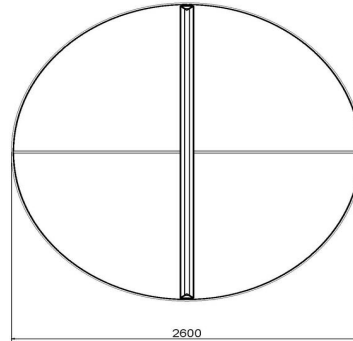

Different variants of ping pong tables

This round concrete ping pong table is painted blue, but the round concrete ping pong table is also available in other colours; lacquered green, anthracite concrete, natural concrete and anthracite. The concrete ping pong tables are also available in a rectangular shape and a rectangular shape with rounded corners. Would you prefer a variation on the ping pong table? Then take a look at the foot volleyball table.

** When purchasing a Heblad ping pong table, a set of bats (4 bats and 2 balls) is included for free.

HeBlad
www.HeBlad.com
PP.R.BL
Gewicht ± 1570 KG

Specifications Concrete Ping-pong table blue, round

Product code	PP.R.BL	Height tabletop	76 cm
Colour	Blue - RAL 5005	Height of the net	14,75 cm
Dimension playing surface (L x W)	∅ 260 cm	Weight	1570 kg
Dimensions bottom base plate	∅ 264 cm	Distance legs	149 cm (center to center)
Tabletop thickness	8,4 cm		