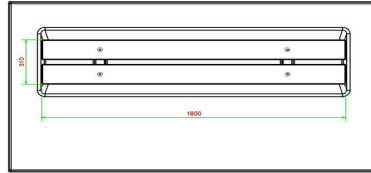

Concrete bench DeLuxe with bottom plate without backrest Anthracite

Product code: BB.DLA.OP.ZL

This bench is provided with bamboo planks and offers a relaxed seat. Due to the anthracite colour it is almost unbelievable that this bench is made of concrete. The bench is manufactured with a bottom plate, that means that it is moulded in one piece. This design has NO backrest.

Always a tidy place to relax as no grass can grow underneath. In front of this bench the "integrated" solid underground is 50 cm. Enough space to keep dry and clean feet even after a rain shower.

HeBlad
www.HeBlad.com
BB.DLA.OP.ZL
gewicht ± 1200 KG.

Specifications Concrete bench DeLuxe with bottom plate without backrest Anthracite

Product code	BB.DLA.OP.ZL	Material seat	Bamboo
Colour	Anthracite lacquered, RAL 7016	Number of seats	4
Dimensions (L x W x H)	219,5 x 119 x 56,5 cm	Dimensions base plate (L x W x H)	180 x 119 x 8 cm
Seat height	45 cm	Finishing base plate	Smooth concrete
Dimensions seat	180 x 30 cm	Weight	1200 kg