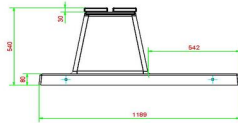

Concrete bench DeLuxe with bottom plate without backrest Anthracite

Product code: BB.DLA.OP.ZL

This bench is provided with bamboo planks and offers a relaxed seat. Due to the anthracite colour it is almost unbelievable that this bench is made of concrete. The bench is manufactured with a bottom plate, that means that it is moulded in one piece. This design has NO backrest.

Always a tidy place to relax as no grass can grow underneath. In front of this bench the "integrated" solid underground is 50 cm. Enough space to keep dry and clean feet even after a rain shower.

HeBlad
www.HeBlad.com
BB.DLA.OP.ZL
gewicht ± 1200 KG.

Specifications Concrete bench DeLuxe with bottom plate without backrest Anthracite

Product code	BB.DLA.OP.ZL	Material seat	Bamboo
Colour	Anthracite lacquered, RAL 7016	Number of seats	4
Dimensions (L x W x H)	219,5 x 119 x 56,5 cm	Dimensions base plate (L x W x H)	180 x 119 x 8 cm
Seat height	45 cm	Finishing base plate	Smooth concrete
Dimensions seat	180 x 30 cm	Weight	1200 kg