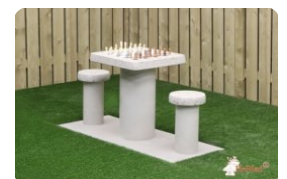

HeBlad
www.HeBlad.com
BB.DLA.OP.ZL
gewicht ± 1200 KG.

Specifications Concrete bench DeLuxe with bottom plate without backrest Anthracite

Product code	BB.DLA.OP.ZL	Material seat	Bamboo
Colour	Anthracite lacquered, RAL 7016	Number of seats	4
Dimensions (L x W x H)	219,5 x 119 x 56,5 cm	Dimensions base plate (L x W x H)	2195 x 119 x 8 cm
Seat height	45 cm	Finishing base plate	Smooth concrete
Dimensions seat	180 x 30 cm	Weight	1200 kg

Related products

GT.CH.G2