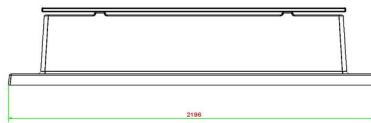

HeBlad
www.HeBlad.com
BB.DLA.OP.ZL
gewicht ± 1200 KG.

Specifications Concrete bench DeLuxe with bottom plate without backrest Anthracite

Product code	BB.DLA.OP.ZL	Material seat	Bamboo
Colour	Anthracite lacquered, RAL 7016	Number of seats	4
Dimensions (L x W x H)	219,5 x 119 x 56,5 cm	Dimensions base plate (L x W x H)	2195 x 119 x 8 cm
Seat height	45 cm	Finishing base plate	Smooth concrete
Dimensions seat	180 x 30 cm	Weight	1200 kg

Related products