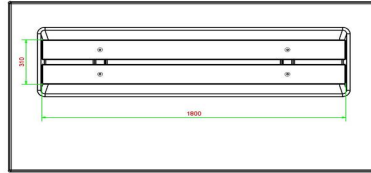

HeBlad
www.HeBlad.com
BB.DLA.OP.ZL
gewicht ± 1200 KG.

Specifications Concrete bench DeLuxe with bottom plate without backrest Anthracite

Product code	BB.DLA.OP.ZL	Material seat	Bamboo
Colour	Anthracite lacquered, RAL 7016	Number of seats	4
Dimensions (L x W x H)	219,5 x 119 x 56,5 cm	Dimensions base plate (L x W x H)	2195 x 119 x 8 cm
Seat height	45 cm	Finishing base plate	Smooth concrete
Dimensions seat	180 x 30 cm	Weight	1200 kg