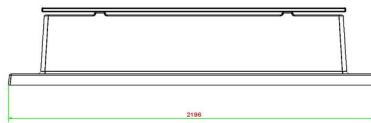

HeBlad
www.HeBlad.com
BB.DLA.OP.ZL
gewicht ± 1200 KG.

Specifications Concrete bench DeLuxe with bottom plate without backrest Anthracite

Product code	BB.DLA.OP.ZL	Material seat	Bamboo
Colour	Anthracite lacquered, RAL 7016	Number of seats	4
Dimensions (L x W x H)	219,5 x 119 x 56,5 cm	Dimensions base plate (L x W x H)	2195 x 119 x 8 cm
Seat height	45 cm	Finishing base plate	Smooth concrete
Dimensions seat	180 x 30 cm	Weight	1200 kg