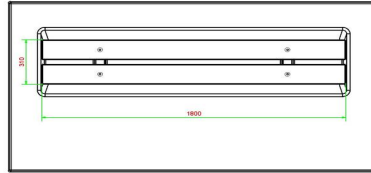

Concrete bench DeLuxe with bottom plate without backrest Anthracite

Product code: BB.DLA.OP.ZL

This bench is provided with bamboo planks and offers a relaxed seat. Due to the anthracite colour it is almost unbelievable that this bench is made of concrete. The bench is manufactured with a bottom plate, that means that it is moulded in one piece. This design has NO backrest.

Always a tidy place to relax as no grass can grow underneath. In front of this bench the "integrated" solid underground is 50 cm. Enough space to keep dry and clean feet even after a rain shower.

HeBlad
www.HeBlad.com
BB.DLA.OP.ZL
gewicht ± 1200 KG.

Specifications Concrete bench DeLuxe with bottom plate without backrest Anthracite

Product code	BB.DLA.OP.ZL	Material seat	Bamboo
Colour	Anthracite lacquered, RAL 7016	Number of seats	4
Dimensions (L x W x H)	219,5 x 119 x 56,5 cm	Dimensions base plate (L x W x H)	2195 x 119 x 8 cm
Seat height	45 cm	Finishing base plate	Smooth concrete
Dimensions seat	180 x 30 cm	Weight	1200 kg