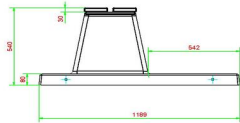

Concrete bench DeLuxe with bottom plate without backrest Anthracite

Product code: BB.DLA.OP.ZL

This bench is provided with bamboo planks and offers a relaxed seat. Due to the anthracite colour it is almost unbelievable that this bench is made of concrete. The bench is manufactured with a bottom plate, that means that it is moulded in one piece. This design has NO backrest.

Always a tidy place to relax as no grass can grow underneath. In front of this bench the "integrated" solid underground is 50 cm. Enough space to keep dry and clean feet even after a rain shower.

HeBlad
www.HeBlad.com
BB.DLA.OP.ZL
gewicht ± 1200 KG.

Specifications Concrete bench DeLuxe with bottom plate without backrest Anthracite

Product code	BB.DLA.OP.ZL	Material seat	Bamboo
Colour	Anthracite lacquered, RAL 7016	Number of seats	4
Dimensions (L x W x H)	219,5 x 119 x 56,5 cm	Dimensions base plate (L x W x H)	2195 x 119 x 8 cm
Seat height	45 cm	Finishing base plate	Smooth concrete
Dimensions seat	180 x 30 cm	Weight	1200 kg