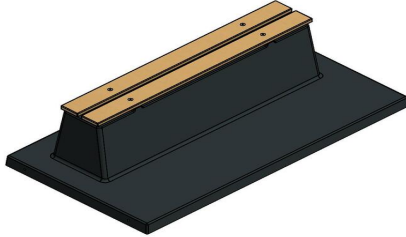

HeBlad
www.HeBlad.com
BB.DLA.OP.ZL
gewicht ± 1200 KG.

Specifications Concrete bench DeLuxe with bottom plate without backrest Anthracite

Product code	BB.DLA.OP.ZL	Material seat	Bamboo
Colour	Anthracite lacquered, RAL 7016	Number of seats	4
Dimensions (L x W x H)	219,5 x 119 x 56,5 cm	Dimensions base plate (L x W x H)	2195 x 119 x 8 cm
Seat height	45 cm	Finishing base plate	Smooth concrete
Dimensions seat	180 x 30 cm	Weight	1200 kg

Related products