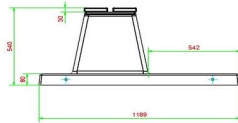

HeBlad
www.HeBlad.com
BB.DLA.OP.ZL
gewicht ± 1200 KG.

Specifications Concrete bench DeLuxe with bottom plate without backrest Anthracite

Product code	BB.DLA.OP.ZL	Material seat	Bamboo
Colour	Anthracite lacquered, RAL 7016	Number of seats	4
Dimensions (L x W x H)	219,5 x 119 x 56,5 cm	Dimensions base plate (L x W x H)	2195 x 119 x 8 cm
Seat height	45 cm	Finishing base plate	Smooth concrete
Dimensions seat	180 x 30 cm	Weight	1200 kg

Related products