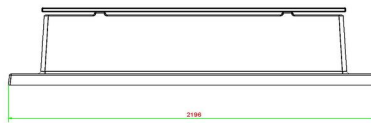

Concrete bench DeLuxe with bottom plate without backrest Anthracite

Product code: BB.DLA.OP.ZL

This bench is provided with bamboo planks and offers a relaxed seat. Due to the anthracite colour it is almost unbelievable that this bench is made of concrete. The bench is manufactured with a bottom plate, that means that it is moulded in one piece. This design has NO backrest.

Always a tidy place to relax as no grass can grow underneath. In front of this bench the "integrated" solid underground is 50 cm. Enough space to keep dry and clean feet even after a rain shower.

HeBlad
www.HeBlad.com
BB.DLA.OP.ZL
gewicht ± 1200 KG.

Specifications Concrete bench DeLuxe with bottom plate without backrest Anthracite

Product code	BB.DLA.OP.ZL	Material seat	Bamboo
Colour	Anthracite lacquered, RAL 7016	Number of seats	4
Dimensions (L x W x H)	219,5 x 119 x 56,5 cm	Dimensions base plate (L x W x H)	180 x 119 x 8 cm
Seat height	45 cm	Finishing base plate	Smooth concrete
Dimensions seat	180 x 30 cm	Weight	1200 kg