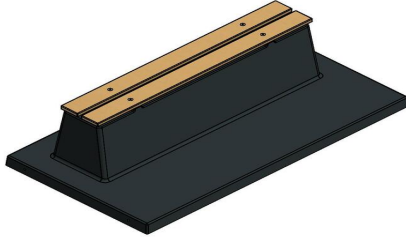

Concrete bench DeLuxe with bottom plate without backrest Anthracite

Product code: BB.DLA.OP.ZL

This bench is provided with bamboo planks and offers a relaxed seat. Due to the anthracite colour it is almost unbelievable that this bench is made of concrete. The bench is manufactured with a bottom plate, that means that it is moulded in one piece. This design has NO backrest.

Always a tidy place to relax as no grass can grow underneath. In front of this bench the "integrated" solid underground is 50 cm. Enough space to keep dry and clean feet even after a rain shower.

HeBlad
www.HeBlad.com
BB.DLA.OP.ZL
gewicht ± 1200 KG.

Specifications Concrete bench DeLuxe with bottom plate without backrest Anthracite

Product code	BB.DLA.OP.ZL	Material seat	Bamboo
Colour	Anthracite lacquered, RAL 7016	Number of seats	4
Dimensions (L x W x H)	219,5 x 119 x 56,5 cm	Dimensions base plate (L x W x H)	180 x 119 x 8 cm
Seat height	45 cm	Finishing base plate	Smooth concrete
Dimensions seat	180 x 30 cm	Weight	1200 kg