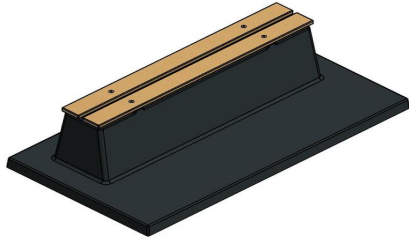

Concrete bench DeLuxe with bottom plate without backrest Anthracite

Product code: BB.DLA.OP.ZL

This bench is provided with bamboo planks and offers a relaxed seat. Due to the anthracite colour it is almost unbelievable that this bench is made of concrete. The bench is manufactured with a bottom plate, that means that it is moulded in one piece. This design has NO backrest.

Always a tidy place to relax as no grass can grow underneath. In front of this bench the "integrated" solid underground is 50 cm. Enough space to keep dry and clean feet even after a rain shower.

HeBlad
www.HeBlad.com
BB.DLA.OP.ZL
gewicht ± 1200 KG.

Specifications Concrete bench DeLuxe with bottom plate without backrest Anthracite

Product code	BB.DLA.OP.ZL	Material seat	Bamboo
Colour	Anthracite lacquered, RAL 7016	Number of seats	4
Dimensions (L x W x H)	219,5 x 119 x 56,5 cm	Dimensions base plate (L x W x H)	2195 x 119 x 8 cm
Seat height	45 cm	Finishing base plate	Smooth concrete
Dimensions seat	180 x 30 cm	Weight	1200 kg