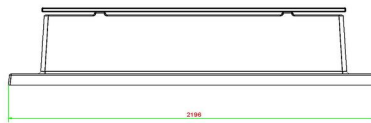

Concrete bench DeLuxe with bottom plate without backrest Anthracite

Product code: BB.DLA.OP.ZL

This bench is provided with bamboo planks and offers a relaxed seat. Due to the anthracite colour it is almost unbelievable that this bench is made of concrete. The bench is manufactured with a bottom plate, that means that it is moulded in one piece. This design has NO backrest.

Always a tidy place to relax as no grass can grow underneath. In front of this bench the "integrated" solid underground is 50 cm. Enough space to keep dry and clean feet even after a rain shower.

HeBlad
www.HeBlad.com
BB.DLA.OP.ZL
gewicht ± 1200 KG.

Specifications Concrete bench DeLuxe with bottom plate without backrest Anthracite

Product code	BB.DLA.OP.ZL	Material seat	Bamboo
Colour	Anthracite lacquered, RAL 7016	Number of seats	4
Dimensions (L x W x H)	219,5 x 119 x 56,5 cm	Dimensions base plate (L x W x H)	2195 x 119 x 8 cm
Seat height	45 cm	Finishing base plate	Smooth concrete
Dimensions seat	180 x 30 cm	Weight	1200 kg