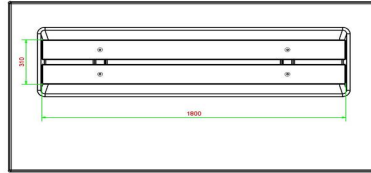

HeBlad
www.HeBlad.com
BB.DLA.OP.ZL
gewicht ± 1200 KG.

Specifications Concrete bench DeLuxe with bottom plate without backrest Anthracite

Product code	BB.DLA.OP.ZL	Material seat	Bamboo
Colour	Anthracite lacquered, RAL 7016	Number of seats	4
Dimensions (L x W x H)	219,5 x 119 x 56,5 cm	Dimensions base plate (L x W x H)	2195 x 119 x 8 cm
Seat height	45 cm	Finishing base plate	Smooth concrete
Dimensions seat	180 x 30 cm	Weight	1200 kg

Related products