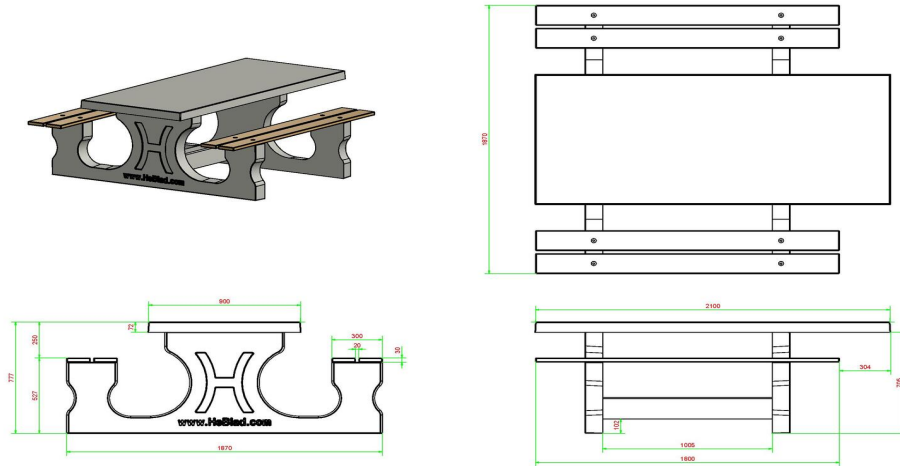

Picnic table DeLuxe Natural Concrete Wheelchair accessible

Product code: PS.DL.RT

Special picnic table for a wheelchair user. Because user of wheelchairs can never pull up to a picnic table, we have designed this table. The wheelchair user can easily get close to the rest of the group of people around the table.

At one side the tabletop is extended by 60 cm. Also the whole undercarriage is slightly higher to create free space for the legs of 60 cm depth and 71 cm height. Because the table is slightly higher, people with leg problems can easily sit at the table.

HeBlad
www.HeBlad.com
PS.DL.RT
± 790 kg

Specifications Picnic table DeLuxe Natural Concrete Wheelchair accessible

Product code	PS.DL.RT	Seat height	50 cm
Colour	Natural concrete	Material seat	Bamboo
Dimensions (L x W x H)	210 x 187 x 77 cm	Distance legs	111 cm (center to center)
Dimensions tabletop (L x W)	210 x 90 cm	Weight	790 kg
Tabletop thickness	7 cm	Number of seats	7

Related products 77 cm

PS.DLAB.RT

PS.DLA.RT

OP.PS

PS.DL