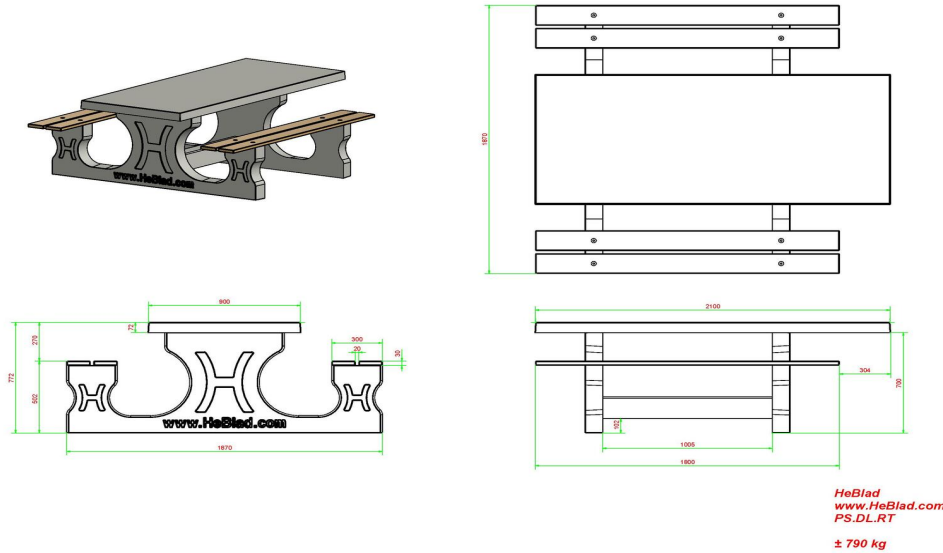

Special dimensions for wheelchair-friendly picnic table

To ensure that almost every wheelchair can actually sit at the picnic table instead of next to it, the table top has been placed higher and made longer. This gives a free space of 60 cm deep and 70 cm high at the end of the table. The overhang of the table top is extremely sturdy and can therefore withstand a blow.

## Specifications Picnic table DeLuxe Natural Concrete Wheelchair accessible

Product code	PS.DL.RT	Seat height	50 cm
Colour	Natural concrete	Material seat	Bamboo
Dimensions (L x W x H)	210 x 187 x 77 cm	Distance legs	111 cm (center to center)
Dimensions tabletop (L x W)	210 x 90 cm	Weight	790 kg
Tabletop thickness	7 cm	Number of seats	7