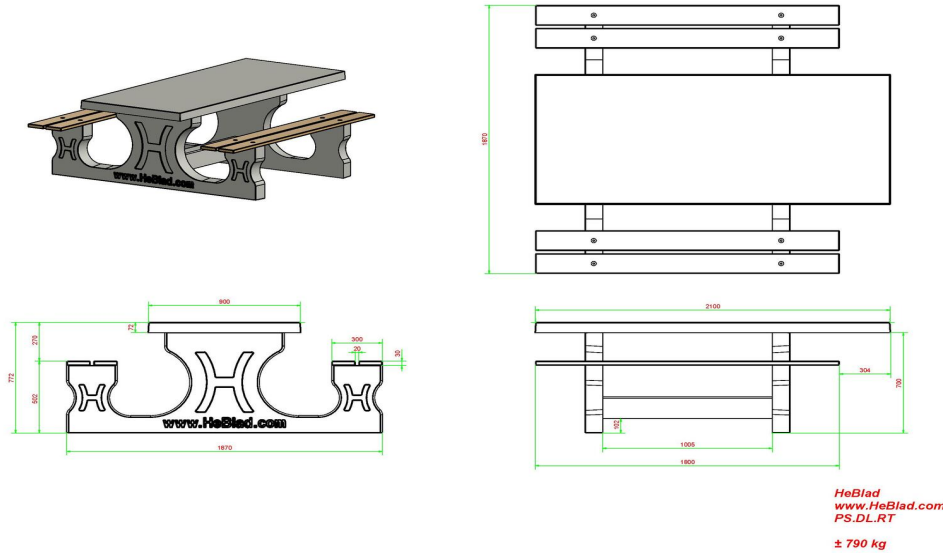

Picnic table DeLuxe Natural Concrete Wheelchair accessible

Product code: PS.DL.RT

Special picnic table for a wheelchair user. Because user of wheelchairs can never pull up to a picnic table, we have designed this table. The wheelchair user can easily get close to the rest of the group of people around the table.

At one side the tabletop is extended by 60 cm. Also the whole undercarriage is slightly higher to create free space for the legs of 60 cm depth and 71 cm height. Because the table is slightly higher, people with leg problems can easily sit at the table.

Specifications Picnic table DeLuxe Natural Concrete Wheelchair accessible

Product code	PS.DL.RT	Seat height	50 cm
Colour	Natural concrete	Material seat	Bamboo
Dimensions (L x W x H)	210 x 187 x 77 cm	Distance legs	111 cm (center to center)
Dimensions tabletop (L x W)	210 x 90 cm	Weight	790 kg
Tabletop thickness	7 cm	Number of seats	7

Related products 77 cm

PS.DLAB.RT

PS.DLA.RT

OP.PS

PS.DL