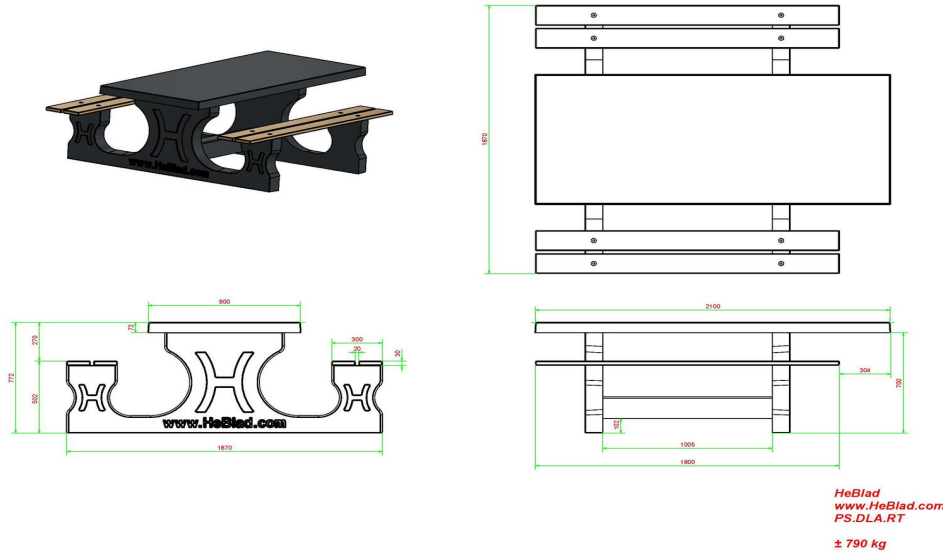

Concrete Picnic table DeLuxe Anthracite Wheelchair accessible

Product code: PS.DLA.RT.

This concrete picnic table is sprayed in anthracite and designed so that a wheelchair user can sit at the table together with their companions. Thus not along side, but quite normal with legs under the table, there is a free space of 60 cm depth by 71 cm height.

Like all our other picnic tables this product is also is vandal-proof and ideal for placing outside.

Specifications Concrete Picnic table DeLuxe Anthracite Wheelchair accessible

Product code	PS.DLA.RT	Seat height	50 cm
Colour	Anthracite lacquered, RAL 7016	Material seat	Bamboo
Dimensions (L x W x H)	210 x 187 x 77 cm	Distance legs	111 cm (center to center)
Dimensions tabletop (L x W)	210 x 90 cm	Weight	790 kg
Tabletop thickness	7 cm	Number of seats	7