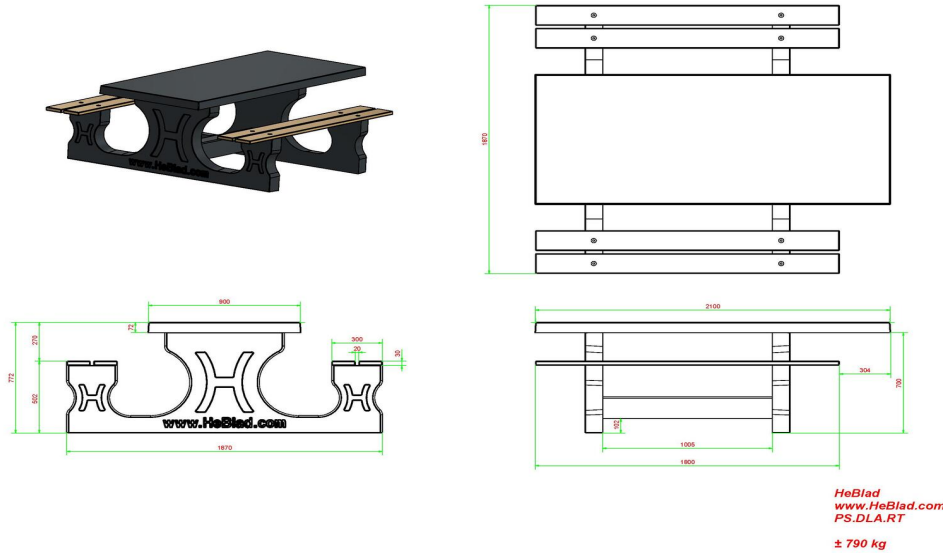

## Specifications Concrete Picnic table DeLuxe Anthracite Wheelchair accessible

Product code	PS.DLA.RT	Seat height	50 cm
Colour	Anthracite lacquered, RAL 7016	Material seat	Bamboo
Dimensions (L x W x H)	210 x 187 x 77 cm	Distance legs	111 cm (center to center)
Dimensions tabletop (L x W)	210 x 90 cm	Weight	790 kg
Tabletop thickness	7 cm	Number of seats	7