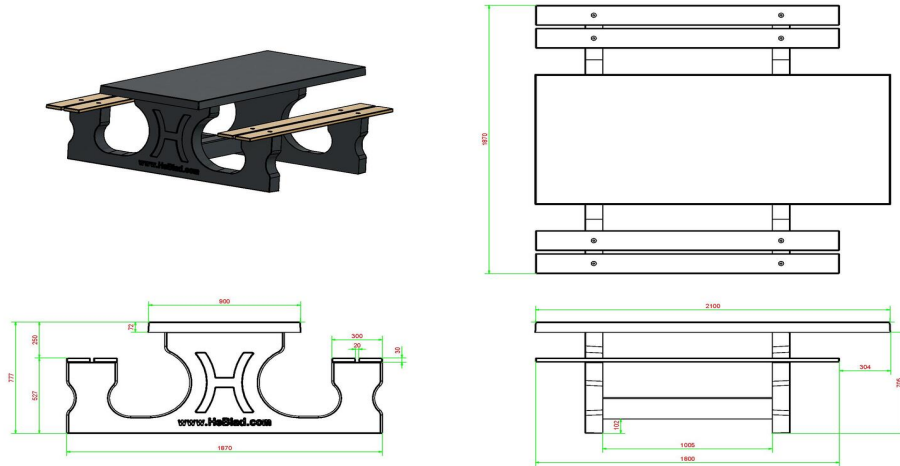

## **Concrete Picnic table DeLuxe Anthracite Wheelchair accessible**

Product code: PS.DLA.RT.

This concrete picnic table is sprayed in anthracite and designed so that a wheelchair user can sit at the table together with their companions. Thus not along side, but quite normal with legs under the table, there is a free space of 60 cm depth by 71 cm height.

Like all our other picnic tables this product is also is vandal-proof and ideal for placing outside.

HeBlad  
www.HeBlad.com  
PS.DLA.RT  
± 790 kg

## Specifications Concrete Picnic table DeLuxe Anthracite Wheelchair accessible

Product code	PS.DLA.RT	Seat height	50 cm
Colour	Anthracite lacquered, RAL 7016	Material seat	Bamboo
Dimensions (L x W x H)	210 x 187 x 77 cm	Distance legs	111 cm (center to center)
Dimensions tabletop (L x W)	210 x 90 cm	Weight	790 kg
Tabletop thickness	7 cm	Number of seats	7