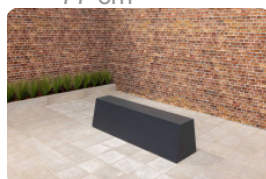

Specifications Concrete Picnic table DeLuxe Anthracite Wheelchair accessible

Product code	PS.DLA.RT	Seat height	50 cm
Colour	Anthracite lacquered, RAL 7016	Material seat	Bamboo
Dimensions (L x W x H)	210 x 187 x 77 cm	Distance legs	111 cm (center to center)
Dimensions tabletop (L x W)	210 x 90 cm	Weight	790 kg
Tabletop thickness	7 cm	Number of seats	7

Related products

BB.ST.A