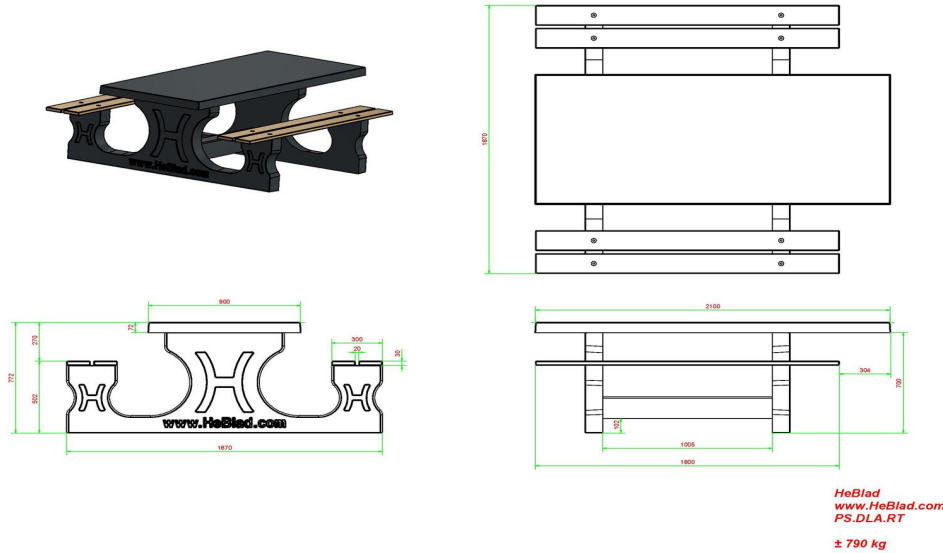

Specifications Concrete Picnic table DeLuxe Anthracite Wheelchair accessible

Product code	PS.DLA.RT	Seat height	50 cm
Colour	Anthracite lacquered, RAL 7016	Material seat	Bamboo
Dimensions (L x W x H)	210 x 187 x 77 cm	Distance legs	111 cm (center to center)
Dimensions tabletop (L x W)	210 x 90 cm	Weight	790 kg
Tabletop thickness	7 cm	Number of seats	7

Related products