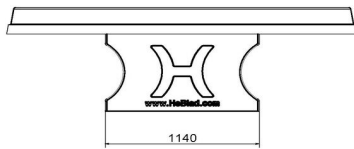

Concrete Ping-pong table green, round

Product code: PP.R.GR

Create space on the playing ground, because this extra large, round ping-pong table attracts attention through its beautiful design. With a diameter of 260 cm is almost one and a half times bigger than a normal rectangular table. Suitable for sport and play for up to 8 players. Due to its size this table offers a lot of playing possibilities.

The table is treated with a green two-component lacquer. The middle line and the "net" are in white lacquer. The table is weatherproof and vandal-resistant.

HeBlad
www.HeBlad.com
PP.R.GR
Gewicht ± 1570 KG

Specifications Concrete Ping-pong table green, round

Product code	PP.R.GR	Height tabletop	76 cm
Colour	Groen - RAL 6009	Height of the net	14,75 cm
Dimension playing surface (L x W)	∅ 260 cm	Weight	1570 kg
Dimensions bottom base plate	∅ 264 cm	Distance legs	149 cm (center to center)
Tabletop thickness	8,4 cm		