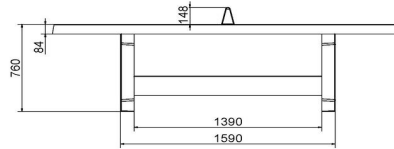

Concrete Ping-pong table green, round

Product code: PP.R.GR

Create space on the playing ground, because this extra large, round ping-pong table attracts attention through its beautiful design. With a diameter of 260 cm is almost one and a half times bigger than a normal rectangular table. Suitable for sport and play for up to 8 players. Due to its size this table offers a lot of playing possibilities.

The table is treated with a green two-component lacquer. The middle line and the "net" are in white lacquer. The table is weatherproof and vandal-resistant.

HeBlad
www.HeBlad.com
PP.R.GR
Gewicht ± 1570 KG

Specifications Concrete Ping-pong table green, round

Product code	PP.R.GR	Height tabletop	76 cm
Colour	Groen - RAL 6009	Height of the net	14,75 cm
Dimension playing surface (L x W)	∅ 260 cm	Weight	1570 kg
Dimensions bottom base plate	∅ 264 cm	Distance legs	149 cm (center to center)
Tabletop thickness	8,4 cm		