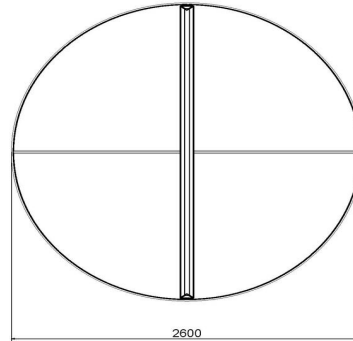

Concrete Ping-pong table green, round

Product code: PP.R.GR

Create space on the playing ground, because this extra large, round ping-pong table attracts attention through its beautiful design. With a diameter of 260 cm is almost one and a half times bigger than a normal rectangular table. Suitable for sport and play for up to 8 players. Due to its size this table offers a lot of playing possibilities.

The table is treated with a green two-component lacquer. The middle line and the "net" are in white lacquer. The table is weatherproof and vandal-resistant.

HeBlad
www.HeBlad.com
PP.R.GR
Gewicht ± 1570 KG

Specifications Concrete Ping-pong table green, round

Product code	PP.R.GR	Height tabletop	76 cm
Colour	Groen - RAL 6009	Height of the net	14,75 cm
Dimension playing surface (L x W)	∅ 260 cm	Weight	1570 kg
Dimensions bottom base plate	∅ 264 cm	Distance legs	149 cm (center to center)
Tabletop thickness	8,4 cm		