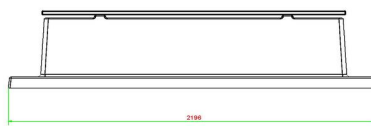

Bench DeLuxe with bottom plate without backrest Natural Concrete

Product code: BB.DL.OP.ZL

This bench in natural concrete colour and provided with bamboo planks it offers a relaxed seat. The bench is manufactured with a bottom plate, that means moulded in one piece. This design has NO backrest.

Always a tidy place to relax as no grass can grow underneath. As well as this, the place in front of the bench will never be wet or muddy because of the "integrated" solid underground.

HeBlad
www.HeBlad.com
BB.DL.OP.ZL
gewicht ± 1200 KG.

Specifications Bench DeLuxe with bottom plate without backrest Natural Concrete

Product code	BB.DL.OP.ZL	Material seat	Bamboo
Colour	Natural concrete	Number of seats	4
Dimensions (L x W x H)	219,5 x 119 x 56,5 cm	Dimensions base plate (L x W x H)	1800 x 119 x 8 cm
Seat height	45 cm	Finishing base plate	Smooth concrete
Dimensions seat	180 x 30 cm	Weight	1200 kg