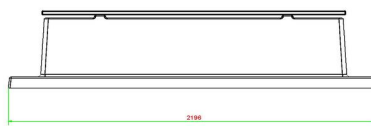

## **Bench DeLuxe with bottom plate without backrest** **Natural Concrete**

Product code: BB.DL.OP.ZL

This bench in natural concrete colour and provided with bamboo planks it offers a relaxed seat. The bench is manufactured with a bottom plate, that means moulded in one piece. This design has NO backrest.

Always a tidy place to relax as no grass can grow underneath. As well as this, the place in front of the bench will never be wet or muddy because of the "integrated" solid underground.

HeBlad  
www.HeBlad.com  
BB.DL.OP.ZL  
gewicht ± 1200 KG.

## Specifications Bench DeLuxe with bottom plate without backrest Natural Concrete

Product code	BB.DL.OP.ZL	Material seat	Bamboo
Colour	Natural concrete	Number of seats	4
Dimensions (L x W x H)	219,5 x 119 x 56,5 cm	Dimensions base plate (L x W x H)	219,5 x 119 x 8 cm
Seat height	45 cm	Finishing base plate	Smooth concrete
Dimensions seat	180 x 30 cm	Weight	1200 kg