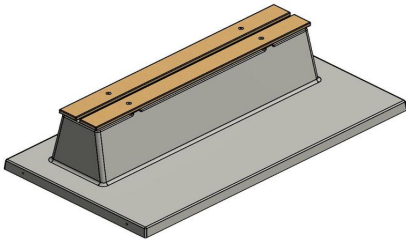

## **Bench DeLuxe with bottom plate without backrest** **Natural Concrete**

Product code: BB.DL.OP.ZL

This bench in natural concrete colour and provided with bamboo planks it offers a relaxed seat. The bench is manufactured with a bottom plate, that means moulded in one piece. This design has NO backrest.

Always a tidy place to relax as no grass can grow underneath. As well as this, the place in front of the bench will never be wet or muddy because of the "integrated" solid underground.

HeBlad  
www.HeBlad.com  
BB.DL.OP.ZL  
gewicht ± 1200 KG.

## Specifications Bench DeLuxe with bottom plate without backrest Natural Concrete

Product code	BB.DL.OP.ZL	Material seat	Bamboo
Colour	Natural concrete	Number of seats	4
Dimensions (L x W x H)	219,5 x 119 x 56,5 cm	Dimensions base plate (L x W x H)	219,5 x 119 x 8 cm
Seat height	45 cm	Finishing base plate	Smooth concrete
Dimensions seat	180 x 30 cm	Weight	1200 kg