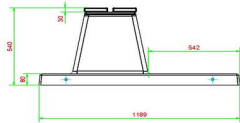

HeBlad
www.HeBlad.com
BB.DL.OP.ZL
gewicht ± 1200 KG.

Specifications Bench DeLuxe with bottom plate without backrest Natural Concrete

Product code	BB.DL.OP.ZL	Material seat	Bamboo
Colour	Natural concrete	Number of seats	4
Dimensions (L x W x H)	219,5 x 119 x 56,5 cm	Dimensions base plate (L x W x H)	219,5 x 119 x 8 cm
Seat height	45 cm	Finishing base plate	Smooth concrete
Dimensions seat	180 x 30 cm	Weight	1200 kg