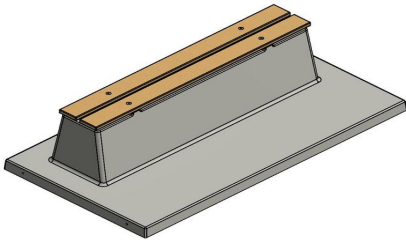

HeBlad
www.HeBlad.com
BB.DL.OP.ZL
gewicht ± 1200 KG.

Specifications Bench DeLuxe with bottom plate without backrest Natural Concrete

Product code	BB.DL.OP.ZL	Material seat	Bamboo
Colour	Natural concrete	Number of seats	4
Dimensions (L x W x H)	219,5 x 119 x 56,5 cm	Dimensions base plate (L x W x H)	219,5 x 119 x 8 cm
Seat height	45 cm	Finishing base plate	Smooth concrete
Dimensions seat	180 x 30 cm	Weight	1200 kg

Related products