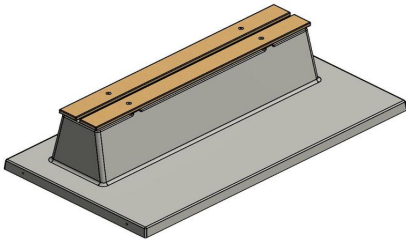

Bench DeLuxe with bottom plate without backrest Natural Concrete

Product code: BB.DL.OP.ZL

This bench in natural concrete colour and provided with bamboo planks it offers a relaxed seat. The bench is manufactured with a bottom plate, that means moulded in one piece. This design has NO backrest.

Always a tidy place to relax as no grass can grow underneath. As well as this, the place in front of the bench will never be wet or muddy because of the "integrated" solid underground.

HeBlad
www.HeBlad.com
BB.DL.OP.ZL
gewicht ± 1200 KG.

Specifications Bench DeLuxe with bottom plate without backrest Natural Concrete

Product code	BB.DL.OP.ZL	Material seat	Bamboo
Colour	Natural concrete	Number of seats	4
Dimensions (L x W x H)	219,5 x 119 x 56,5 cm	Dimensions base plate (L x W x H)	1800 x 119 x 8 cm
Seat height	45 cm	Finishing base plate	Smooth concrete
Dimensions seat	180 x 30 cm	Weight	1200 kg