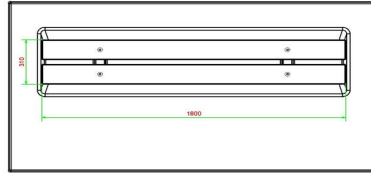

Bench DeLuxe with bottom plate without backrest Natural Concrete

Product code: BB.DL.OP.ZL

This bench in natural concrete colour and provided with bamboo planks it offers a relaxed seat. The bench is manufactured with a bottom plate, that means moulded in one piece. This design has NO backrest.

Always a tidy place to relax as no grass can grow underneath. As well as this, the place in front of the bench will never be wet or muddy because of the "integrated" solid underground.

HeBlad
www.HeBlad.com
BB.DL.OP.ZL
gewicht ± 1200 KG.

Specifications Bench DeLuxe with bottom plate without backrest Natural Concrete

Product code	BB.DL.OP.ZL	Material seat	Bamboo
Colour	Natural concrete	Number of seats	4
Dimensions (L x W x H)	219,5 x 119 x 56,5 cm	Dimensions base plate (L x W x H)	1800 x 119 x 8 cm
Seat height	45 cm	Finishing base plate	Smooth concrete
Dimensions seat	180 x 30 cm	Weight	1200 kg