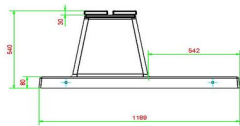

## **Bench DeLuxe with bottom plate without backrest** **Natural Concrete**

Product code: BB.DL.OP.ZL

This bench in natural concrete colour and provided with bamboo planks it offers a relaxed seat. The bench is manufactured with a bottom plate, that means moulded in one piece. This design has NO backrest.

Always a tidy place to relax as no grass can grow underneath. As well as this, the place in front of the bench will never be wet or muddy because of the "integrated" solid underground.

HeBlad  
www.HeBlad.com  
BB.DL.OP.ZL  
gewicht ± 1200 KG.

## Specifications Bench DeLuxe with bottom plate without backrest Natural Concrete

Product code	BB.DL.OP.ZL	Material seat	Bamboo
Colour	Natural concrete	Number of seats	4
Dimensions (L x W x H)	219,5 x 119 x 56,5 cm	Dimensions base plate (L x W x H)	219,5 x 119 x 8 cm
Seat height	45 cm	Finishing base plate	Smooth concrete
Dimensions seat	180 x 30 cm	Weight	1200 kg