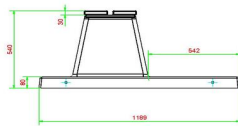

HeBlad
www.HeBlad.com
BB.DL.OP.ZL
gewicht ± 1200 KG.

Specifications Bench DeLuxe with bottom plate without backrest Natural Concrete

Product code	BB.DL.OP.ZL	Material seat	Bamboo
Colour	Natural concrete	Number of seats	4
Dimensions (L x W x H)	219,5 x 119 x 56,5 cm	Dimensions base plate (L x W x H)	219,5 x 119 x 8 cm
Seat height	45 cm	Finishing base plate	Smooth concrete
Dimensions seat	180 x 30 cm	Weight	1200 kg

Related products