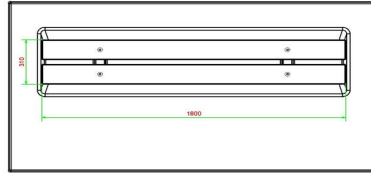

## **Bench DeLuxe with bottom plate without backrest** **Natural Concrete**

Product code: BB.DL.OP.ZL

This bench in natural concrete colour and provided with bamboo planks it offers a relaxed seat. The bench is manufactured with a bottom plate, that means moulded in one piece. This design has NO backrest.

Always a tidy place to relax as no grass can grow underneath. As well as this, the place in front of the bench will never be wet or muddy because of the "integrated" solid underground.

HeBlad  
www.HeBlad.com  
BB.DL.OP.ZL  
gewicht ± 1200 KG.

## Specifications Bench DeLuxe with bottom plate without backrest Natural Concrete

Product code	BB.DL.OP.ZL	Material seat	Bamboo
Colour	Natural concrete	Number of seats	4
Dimensions (L x W x H)	219,5 x 119 x 56,5 cm	Dimensions base plate (L x W x H)	219,5 x 119 x 8 cm
Seat height	45 cm	Finishing base plate	Smooth concrete
Dimensions seat	180 x 30 cm	Weight	1200 kg