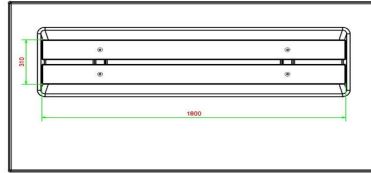

HeBlad
www.HeBlad.com
BB.DL.OP.ZL
gewicht ± 1200 KG.

Specifications Bench DeLuxe with bottom plate without backrest Natural Concrete

Product code	BB.DL.OP.ZL	Material seat	Bamboo
Colour	Natural concrete	Number of seats	4
Dimensions (L x W x H)	219,5 x 119 x 56,5 cm	Dimensions base plate (L x W x H)	219,5 x 119 x 8 cm
Seat height	45 cm	Finishing base plate	Smooth concrete
Dimensions seat	180 x 30 cm	Weight	1200 kg