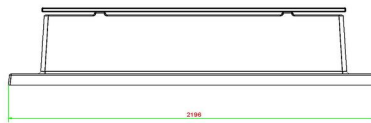

Combining the concrete bench

HeBlad products can be combined well with one another. For example, you can place the concrete bench near a table tennis table or a foot volleyball table. This way, turn the park in your municipality, the sports park or playground into an inviting place. A place to meet, be active and enjoy the healthy outdoors.

HeBlad
www.HeBlad.com
BB.DL.OP.ZL
gewicht ± 1200 KG.

Specifications Bench DeLuxe with bottom plate without backrest Natural Concrete

Product code	BB.DL.OP.ZL	Material seat	Bamboo
Colour	Natural concrete	Number of seats	4
Dimensions (L x W x H)	219,5 x 119 x 56,5 cm	Dimensions base plate (L x W x H)	219,5 x 119 x 8 cm
Seat height	45 cm	Finishing base plate	Smooth concrete
Dimensions seat	180 x 30 cm	Weight	1200 kg