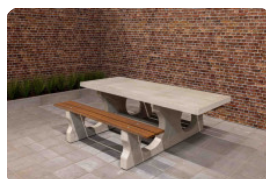

HeBlad
www.HeBlad.com
BB.DL.OP.ZL
gewicht ± 1200 KG.

Specifications Bench DeLuxe with bottom plate without backrest Natural Concrete

Product code	BB.DL.OP.ZL	Material seat	Bamboo
Colour	Natural concrete	Number of seats	4
Dimensions (L x W x H)	219,5 x 119 x 56,5 cm	Dimensions base plate (L x W x H)	219,5 x 119 x 8 cm
Seat height	45 cm	Finishing base plate	Smooth concrete
Dimensions seat	180 x 30 cm	Weight	1200 kg

Related products

PS.DL.RT