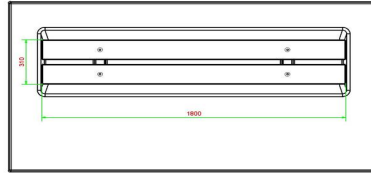

HeBlad
www.HeBlad.com
BB.DL.OP.ZL
gewicht ± 1200 KG.

Specifications Bench DeLuxe with bottom plate without backrest Natural Concrete

Product code	BB.DL.OP.ZL	Material seat	Bamboo
Colour	Natural concrete	Number of seats	4
Dimensions (L x W x H)	219,5 x 119 x 56,5 cm	Dimensions base plate (L x W x H)	219,5 x 119 x 8 cm
Seat height	45 cm	Finishing base plate	Smooth concrete
Dimensions seat	180 x 30 cm	Weight	1200 kg

Related products