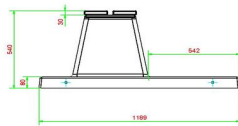

Bench DeLuxe with bottom plate without backrest Natural Concrete

Product code: BB.DL.OP.ZL

This bench in natural concrete colour and provided with bamboo planks it offers a relaxed seat. The bench is manufactured with a bottom plate, that means moulded in one piece. This design has NO backrest.

Always a tidy place to relax as no grass can grow underneath. As well as this, the place in front of the bench will never be wet or muddy because of the "integrated" solid underground.

HeBlad
www.HeBlad.com
BB.DL.OP.ZL
gewicht ± 1200 KG.

Specifications Bench DeLuxe with bottom plate without backrest Natural Concrete

Product code	BB.DL.OP.ZL	Material seat	Bamboo
Colour	Natural concrete	Number of seats	4
Dimensions (L x W x H)	219,5 x 119 x 56,5 cm	Dimensions base plate (L x W x H)	1800 x 119 x 8 cm
Seat height	45 cm	Finishing base plate	Smooth concrete
Dimensions seat	180 x 30 cm	Weight	1200 kg