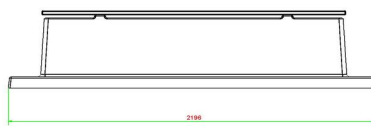

HeBlad
www.HeBlad.com
BB.DL.OP.ZL
gewicht ± 1200 KG.

Specifications Bench DeLuxe with bottom plate without backrest Natural Concrete

Product code	BB.DL.OP.ZL	Material seat	Bamboo
Colour	Natural concrete	Number of seats	4
Dimensions (L x W x H)	219,5 x 119 x 56,5 cm	Dimensions base plate (L x W x H)	219,5 x 119 x 8 cm
Seat height	45 cm	Finishing base plate	Smooth concrete
Dimensions seat	180 x 30 cm	Weight	1200 kg

Related products