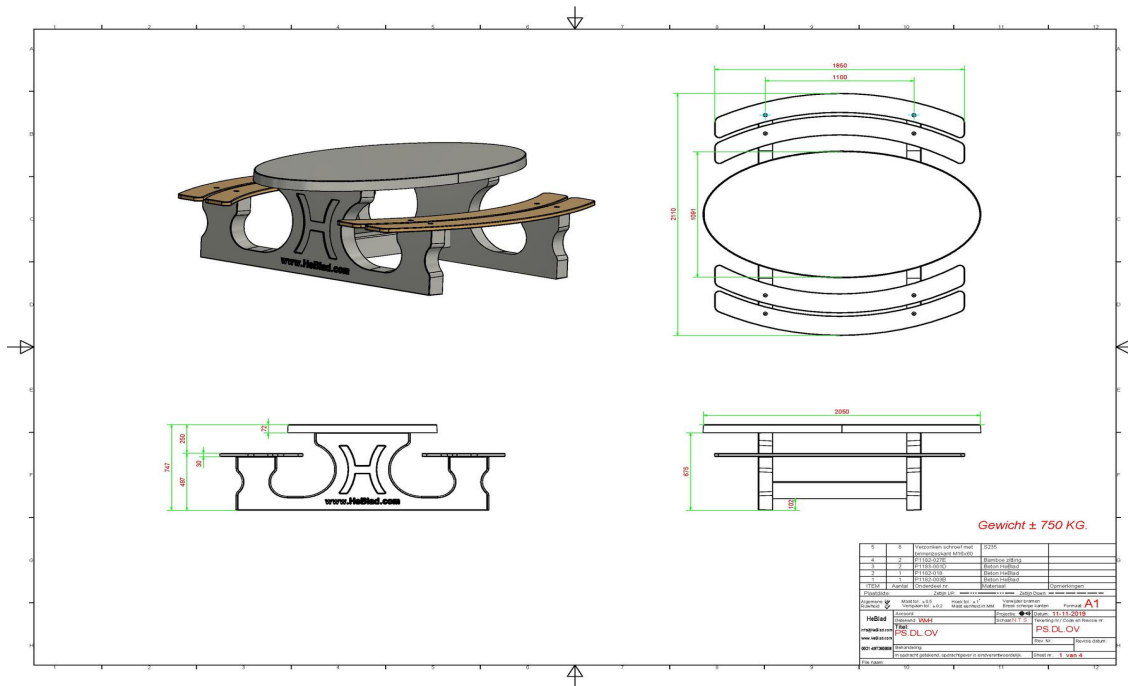

Installing the DeLuxe oval picnic set

The dimensions of this picnic set are 211 x 205 x 75 cm in total. How much free space do you need to place the table? Take into account sufficient space around the set to be able to move, but also to be able to place the picnic set on your property. If you are unsure whether you have enough space, please read the delivery conditions or contact us. We can tell you whether our truck with a crane can reach your site to install the set.

Base plate for the DeLuxe oval picnic set

HeBlad BV
Diamantweg 22
NL - 5527 LC Hapert
T. +31 497 - 36 08 08
info@HeBlad.com
www.HeBlad.com

For extra strength on the surface, it is advisable to use a base plate. This helps with the stability of the set, but it also helps you make mowing the lawn around the set easier. The base plate is placed at cutting height, so annoying weeds under the table can't grow and the location of the picnic set always looks neat. The base plate is made of the same sturdy concrete as the picnic set and has exactly the right size. The base plate is available separately.

Specifications Picnic table DeLuxe Oval Natural Concrete

Product code	PS.DL.OV	Seat height	50 cm
Colour	Natural concrete	Material seat	Bamboo
Dimensions (L x W x H)	211 x 205 x 75 cm	Distance legs	110 cm (center to center)
Dimensions tabletop (L x W)	205 x 110 cm	Weight	750 kg
Tabletop thickness	7 cm	Number of seats	8