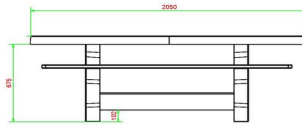

HeBlad
www.HeBlad.com
PS.DLA.OV
± 750 KG.

Specifications Concrete Picnic table DeLuxe Oval Anthracite

Product code	PS.DLA.OV	Seat height	50 cm
Colour	Anthracite lacquered, RAL 7016	Material seat	Bamboo
Dimensions (L x W x H)	211 x 205 x 75 cm	Distance legs	110 cm (center to center)
Dimensions tabletop (L x W)	205 x 110 cm	Weight	750 kg
Tabletop thickness	7 cm	Number of seats	8

Related products