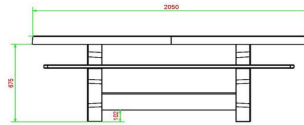

HeBlad
www.HeBlad.com
PS.DLA.OV
± 750 KG.

Specifications Concrete Picnic table DeLuxe Oval Anthracite

Product code	PS.DLA.OV	Seat height	50 cm
Colour	Anthracite lacquered, RAL 7016	Material seat	Bamboo
Dimensions (L x W x H)	211 x 205 x 75 cm	Distance legs	110 cm (center to center)
Dimensions tabletop (L x W)	205 x 110 cm	Weight	750 kg
Tabletop thickness	7 cm	Number of seats	8