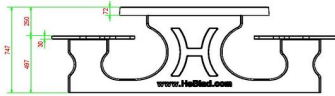

HeBlad
www.HeBlad.com
PS.DLA.OV
± 750 KG.

Specifications Concrete Picnic table DeLuxe Oval Anthracite

Product code	PS.DLA.OV	Seat height	50 cm
Colour	Anthracite lacquered, RAL 7016	Material seat	Bamboo
Dimensions (L x W x H)	211 x 205 x 75 cm	Distance legs	110 cm (center to center)
Dimensions tabletop (L x W)	205 x 110 cm	Weight	750 kg
Tabletop thickness	7 cm	Number of seats	8

Related products