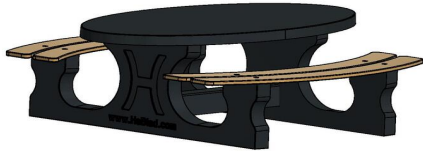

Concrete Picnic table DeLuxe Oval Anthracite

Product code: PS.DLA.OV

What is a picnic set?

A picnic set consists of a table with benches often attached to it, often intended to be (semi-)permanently at an outdoor location. HeBlad manufactures the concrete picnic sets from one piece of cast concrete. The table and benches are made of solid concrete, which gives the set solid strength and makes it impervious to theft or vandalism. You also have the guarantee that this picnic set will provide decades of seating pleasure and will always keep its beautiful appearance.

Picnic set DeLuxe Anthracite Oval

The eye-catching oval picnic set with bamboo seat is lacquered in a beautiful anthracite colour. This gives the robust set a warm appearance that is enhanced by the bamboo used for the seating area of

the set. The concrete, the lacquer layer and the bamboo last a lifetime in all weather conditions. The oval shape gives users a better view of each other and

you have a unique picnic set with a beautiful appearance on your site.

Other models of picnic sets from HeBlad

Picnic sets are available from us in many different designs, both in shape and colour as well as in size and design. In the anthracite lacquered series you can choose from the picnic set standard anthracite, DeLuxe anthracite, standard anthracite oval, DeLuxe anthracite oval, DeLuxe anthracite wheelchair accessible, standard anthracite wheelchair accessible and standard XL anthracite and even more. This same offer also applies to the natural concrete versions and anthracite concrete picnic sets. On the picnic sets page you have a clear view of all types of picnic sets that we offer. If you have any questions about this, please contact us.