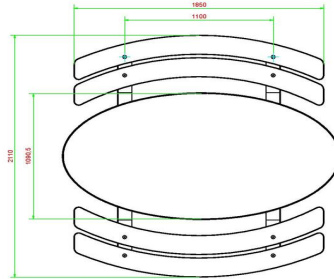

HeBlad
www.HeBlad.com
PS.DLA.OV
± 750 KG.

Specifications Concrete Picnic table DeLuxe Oval Anthracite

Product code	PS.DLA.OV	Seat height	50 cm
Colour	Anthracite lacquered, RAL 7016	Material seat	Bamboo
Dimensions (L x W x H)	211 x 205 x 75 cm	Distance legs	110 cm (center to center)
Dimensions tabletop (L x W)	205 x 110 cm	Weight	750 kg
Tabletop thickness	7 cm	Number of seats	8

Related products