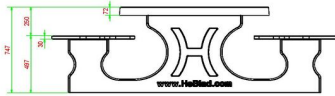

HeBlad
www.HeBlad.com
PS.DLA.OV
± 750 KG.

Specifications Concrete Picnic table DeLuxe Oval Anthracite

Product code	PS.DLA.OV	Seat height	50 cm
Colour	Anthracite lacquered, RAL 7016	Material seat	Bamboo
Dimensions (L x W x H)	211 x 205 x 75 cm	Distance legs	110 cm (center to center)
Dimensions tabletop (L x W)	205 x 110 cm	Weight	750 kg
Tabletop thickness	7 cm	Number of seats	8