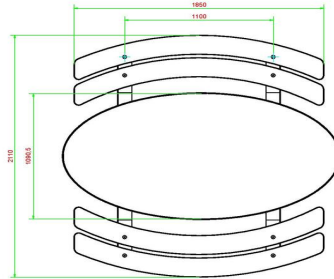

HeBlad
www.HeBlad.com
PS.DLA.OV
± 750 KG.

Specifications Concrete Picnic table DeLuxe Oval Anthracite

Product code	PS.DLA.OV	Seat height	50 cm
Colour	Anthracite lacquered, RAL 7016	Material seat	Bamboo
Dimensions (L x W x H)	211 x 205 x 75 cm	Distance legs	110 cm (center to center)
Dimensions tabletop (L x W)	205 x 110 cm	Weight	750 kg
Tabletop thickness	7 cm	Number of seats	8