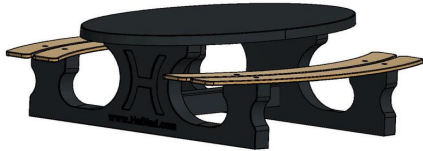

## Concrete Picnic table DeLuxe Oval Anthracite

Product code: PS.DLA.OV

What is a picnic set?

A picnic set consists of a table with benches often attached to it, often intended to be (semi-)permanently at an outdoor location. HeBlad manufactures the concrete picnic sets from one piece of cast concrete. The table and benches are made of solid concrete, which gives the set solid strength and makes it impervious to theft or vandalism. You also have the guarantee that this picnic set will provide decades of seating pleasure and will always keep its beautiful appearance.

Picnic set DeLuxe Anthracite Oval

The eye-catching oval picnic set with bamboo seat is lacquered in a beautiful anthracite colour. This gives the robust set a warm appearance that is enhanced by the bamboo used for the seating area of

Other models of picnic sets from HeBlad

Picnic sets are available from us in many different designs, both in shape and colour as well as in size and design. In the anthracite lacquered series you can choose from the picnic set standard anthracite, DeLuxe anthracite, standard anthracite oval, DeLuxe anthracite oval, DeLuxe anthracite wheelchair accessible, standard anthracite wheelchair accessible and standard XL anthracite and even more. This same offer also applies to the natural concrete versions and anthracite concrete picnic sets. On the picnic sets page you have a clear view of all types of picnic sets that we offer. If you have any questions about this, please contact us.