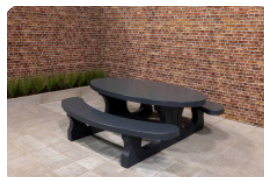

HeBlad
www.HeBlad.com
PS.DLA.OV
± 750 KG.

Specifications Concrete Picnic table DeLuxe Oval Anthracite

Product code	PS.DLA.OV	Seat height	50 cm
Colour	Anthracite lacquered, RAL 7016	Material seat	Bamboo
Dimensions (L x W x H)	211 x 205 x 75 cm	Distance legs	110 cm (center to center)
Dimensions tabletop (L x W)	205 x 110 cm	Weight	750 kg
Tabletop thickness	7 cm	Number of seats	8

Related products

PS.STA.OV