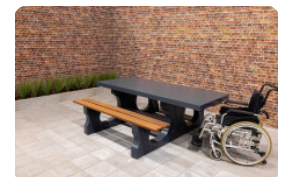

HeBlad
www.HeBlad.com
PS.DLA.OV
± 750 KG.

Specifications Concrete Picnic table DeLuxe Oval Anthracite

Product code	PS.DLA.OV	Seat height	50 cm
Colour	Anthracite lacquered, RAL 7016	Material seat	Bamboo
Dimensions (L x W x H)	211 x 205 x 75 cm	Distance legs	110 cm (center to center)
Dimensions tabletop (L x W)	205 x 110 cm	Weight	750 kg
Tabletop thickness	7 cm	Number of seats	8

Related products

PS.DLA.RT