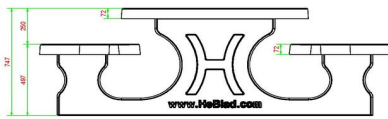

## **Picnic table Standard Oval Natural Concrete**

Product code: PS.ST.OV

Our brand new picnic table in an elegant design . An eye-catcher par excellence. This table also – as all the others – is moulded in one piece and therefore it cannot be dismantled. Considering the weight of this table (approximately 800 kg) it cannot be moved easily and is therefore suitable for places where you don't have supervision all the time.

HeBlad  
www.HeBlad.com  
PS.ST.OV  
± 950 KG.

## Specifications Picnic table Standard Oval Natural Concrete

Product code	PS.ST.OV	Seat height	50 cm
Colour	Natural concrete	Material seat	Beton
Dimensions (L x W x H)	211 x 205 x 75 cm	Distance legs	110 cm (center to center)
Dimensions tabletop (L x W)	205 x 110 cm	Weight	950 kg
Tabletop thickness	7 cm	Number of seats	8

### Related products 75 cm

PS.STAB.OV

PS.STA.OV

PS.DL.OV

OP.PS