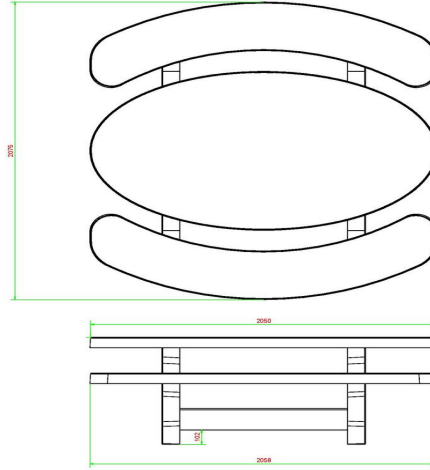

The different picnic sets

The oval picnic set is made from one piece of cast concrete and is available in a natural concrete colour, a dark gray concrete colour and anthracite. You can order a base plate so that it is stable. If opt for no base plate, the appearance of the table is even more organic and friendly. It is a beautiful table to place in a space with a beautiful view. Because the entire picnic set is so beautifully designed, it is a real asset to any environment.

HeBlad BV
Diamantweg 22
NL - 5527 LC Hapert
T. +31 497 - 36 08 08
info@HeBlad.com
www.HeBlad.com

Quality as you have come to expect from us

All our tables are made from one piece and this picnic set is no exception. The table top is 7 cm thick, the table weighs almost a thousand kilos and the table top is more than 2 meters long. With our oval picnic set you can also count on the high quality you have come to expect from us.

Do you have any questions? Please feel free to contact us!

* The base plate is optional

HeBlad
www.HeBlad.com
PS.ST.OV
± 950 KG.

Specifications Picnic table Standard Oval Natural Concrete

Product code	PS.ST.OV	Seat height	50 cm
Colour	Natural concrete	Material seat	Beton
Dimensions (L x W x H)	211 x 205 x 75 cm	Distance legs	110 cm (center to center)
Dimensions tabletop (L x W)	205 x 110 cm	Weight	950 kg
Tabletop thickness	7 cm	Number of seats	8

Related products 75 cm

PS.STAB.OV

PS.STA.OV

PS.DL.OV

OP.PS