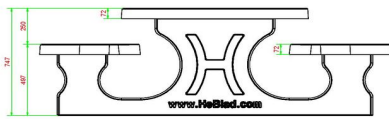

Quality as you have come to expect from us

All our tables are made from one piece and this picnic set is no exception. The tabletop is 7 cm thick, the table weighs almost a thousand kilos and the tabletop is more than 2 meters long. With our oval picnic set you can also count on the high quality you have come to expect from us.

Do you have any questions? Please feel free to contact us!

* The base plate is optional

HeBlad
www.HeBlad.com
PS.ST.OV
± 950 KG.

Specifications Picnic table Standard Oval Natural Concrete

Product code	PS.ST.OV	Seat height	50 cm
Colour	Natural concrete	Material seat	Beton
Dimensions (L x W x H)	211 x 205 x 75 cm	Distance legs	110 cm (center to center)
Dimensions tabletop (L x W)	205 x 110 cm	Weight	950 kg
Tabletop thickness	7 cm	Number of seats	8