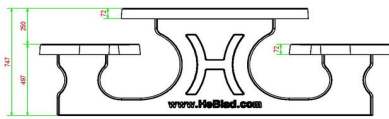

Picnic table Standard Oval Natural Concrete

Product code: PS.ST.OV

Our brand new picnic table in an elegant design . An eye-catcher par excellence. This table also – as all the others – is moulded in one piece and therefore it cannot be dismantled. Considering the weight of this table (approximately 800 kg) it cannot be moved easily and is therefore suitable for places where you don't have supervision all the time.

HeBlad
www.HeBlad.com
PS.ST.OV
± 950 KG.

Specifications Picnic table Standard Oval Natural Concrete

Product code	PS.ST.OV	Seat height	50 cm
Colour	Natural concrete	Material seat	Beton
Dimensions (L x W x H)	211 x 205 x 75 cm	Distance legs	110 cm (center to center)
Dimensions tabletop (L x W)	205 x 110 cm	Weight	950 kg
Tabletop thickness	7 cm	Number of seats	8

Related products 75 cm

PS.STAB.OV

PS.STA.OV

PS.DL.OV

OP.PS