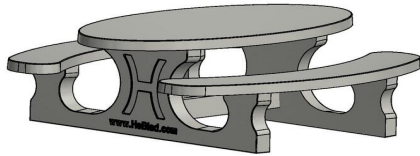

## **Picnic table Standard Oval Natural Concrete**

Product code: PS.ST.OV

Our brand new picnic table in an elegant design . An eye-catcher par excellence. This table also – as all the others – is moulded in one piece and therefore it cannot be dismantled. Considering the weight of this table (approximately 800 kg) it cannot be moved easily and is therefore suitable for places where you don't have supervision all the time.

HeBlad  
www.HeBlad.com  
PS.ST.OV  
± 950 KG.

## Specifications Picnic table Standard Oval Natural Concrete

Product code	PS.ST.OV	Seat height	50 cm
Colour	Natural concrete	Material seat	Beton
Dimensions (L x W x H)	211 x 205 x 75 cm	Distance legs	110 cm (center to center)
Dimensions tabletop (L x W)	205 x 110 cm	Weight	950 kg
Tabletop thickness	7 cm	Number of seats	8

### Related products 75 cm

PS.STAB.OV

PS.STA.OV

PS.DL.OV

OP.PS