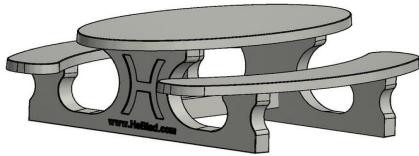

Picnic table Standard Oval Natural Concrete

Product code: PS.ST.OV

Our brand new picnic table in an elegant design . An eye-catcher par excellence. This table also – as all the others – is moulded in one piece and therefore it cannot be dismantled. Considering the weight of this table (approximately 800 kg) it cannot be moved easily and is therefore suitable for places where you don't have supervision all the time.

HeBlad
www.HeBlad.com
PS.ST.OV
± 950 KG.

Specifications Picnic table Standard Oval Natural Concrete

Product code	PS.ST.OV	Seat height	50 cm
Colour	Natural concrete	Material seat	Beton
Dimensions (L x W x H)	211 x 205 x 75 cm	Distance legs	110 cm (center to center)
Dimensions tabletop (L x W)	205 x 110 cm	Weight	950 kg
Tabletop thickness	7 cm	Number of seats	8

Related products 75 cm

PS.STAB.OV

PS.STA.OV

PS.DL.OV

OP.PS