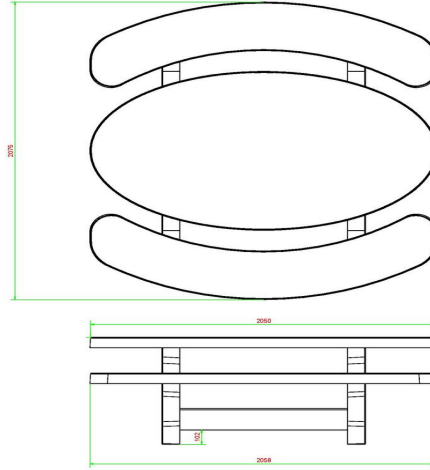

The different picnic sets

The oval picnic set is made from one piece of cast concrete and is available in a natural concrete colour, a dark gray concrete colour and anthracite. You can order a base plate so that it is stable. If opt for no base plate, the appearance of the table is even more organic and friendly. It is a beautiful table to place in a space with a beautiful view. Because the entire picnic set is so beautifully designed, it is a real asset to any environment.

Quality as you have come to expect from us

All our tables are made from one piece and this picnic set is no exception. The tabletop is 7 cm thick, the table weighs almost a thousand kilos and the tabletop is more than 2 meters long. With our oval picnic set you can also count on the high quality you have come to expect from us.

Do you have any questions? Please feel free to contact us!

* The base plate is optional

HeBlad
www.HeBlad.com
PS.ST.OV
± 950 KG.

Specifications Picnic table Standard Oval Natural Concrete

Product code	PS.ST.OV	Seat height	50 cm
Colour	Natural concrete	Material seat	Beton
Dimensions (L x W x H)	211 x 205 x 75 cm	Distance legs	110 cm (center to center)
Dimensions tabletop (L x W)	205 x 110 cm	Weight	950 kg
Tabletop thickness	7 cm	Number of seats	8

Related products 75 cm

PS.STAB.OV

PS.STA.OV

PS.DL.OV

OP.PS