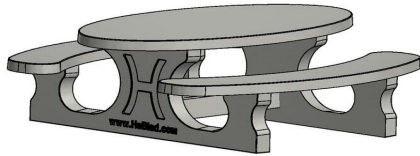

Picnic table Standard Oval Natural Concrete

Product code: PS.ST.OV

With our oval picnic set you always have a place to sit. You can enjoy a snack or a drink, or just have a chat or enjoy the surroundings. This picnic set is a real eye-catcher because of its design and because it is made from one piece and has beautiful oval and round shapes. Once in place, this table cannot be moved and you can be sure that you will enjoy using it for many years to come. The picnic set can be supplied with or without a base plate and is available in three colours: natural concrete, anthracite-concrete and anthracite.

The different picnic sets

The oval picnic set is made from one piece of cast concrete and is available in a natural concrete colour, a dark gray concrete colour and anthracite. You can order a base plate so that it is stable. If opt for no base plate, the appearance of the table is even more organic and friendly. It is a beautiful table to place in a space with a beautiful view. Because the entire picnic set is so beautifully designed, it is a real asset to any environment.

HeBlad BV
Diamantweg 22
NL - 5527 LC Hapert
T. +31 497 - 36 08 08
info@HeBlad.com
www.HeBlad.com

Quality as you have come to expect from us

All our tables are made from one piece and this picnic set is no exception. The table top is 7 cm thick, the table weighs almost a thousand kilos and the table top is more than 2 meters long. With our oval picnic set you can also count on the high quality you have come to expect from us.

Do you have any questions? Please feel free to contact us!

* The base plate is optional

HeBlad
www.HeBlad.com
PS.ST.OV
± 950 KG.

Specifications Picnic table Standard Oval Natural Concrete

Product code	PS.ST.OV	Seat height	50 cm
Colour	Natural concrete	Material seat	Beton
Dimensions (L x W x H)	211 x 205 x 75 cm	Distance legs	110 cm (center to center)
Dimensions tabletop (L x W)	205 x 110 cm	Weight	950 kg
Tabletop thickness	7 cm	Number of seats	8