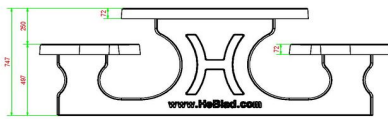

HeBlad BV
Diamantweg 22
NL - 5527 LC Hapert
T. +31 497 - 36 08 08
info@HeBlad.com
www.HeBlad.com

Quality as you have come to expect from us

All our tables are made from one piece and this picnic set is no exception. The table top is 7 cm thick, the table weighs almost a thousand kilos and the table top is more than 2 meters long. With our oval picnic set you can also count on the high quality you have come to expect from us.

Do you have any questions? Please feel free to contact us!

* The base plate is optional

HeBlad
www.HeBlad.com
PS.ST.OV
± 950 KG.

Specifications Picnic table Standard Oval Natural Concrete

Product code	PS.ST.OV	Seat height	50 cm
Colour	Natural concrete	Material seat	Beton
Dimensions (L x W x H)	211 x 205 x 75 cm	Distance legs	110 cm (center to center)
Dimensions tabletop (L x W)	205 x 110 cm	Weight	950 kg
Tabletop thickness	7 cm	Number of seats	8