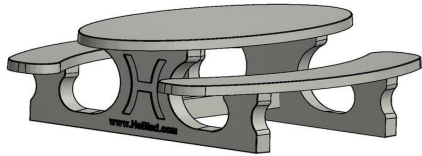

Picnic table Standard Oval Natural Concrete

Product code: PS.ST.OV

With our oval picnic set you always have a place to sit. You can enjoy a snack or a drink, or just have a chat or enjoy the surroundings. This picnic set is a real eye-catcher because of its design and because it is made from one piece and has beautiful oval and round shapes. Once in place, this table cannot be moved and you can be sure that you will enjoy using it for many years to come. The picnic set can be supplied with or without a base plate and is available in three colours: natural concrete, anthracite-concrete and anthracite.

The different picnic sets

The oval picnic set is made from one piece of cast concrete and is available in a natural concrete colour, a dark gray concrete colour and anthracite. You can order a base plate so that it is stable. If opt for no base plate, the appearance of the table is even more organic and friendly. It is a beautiful table to place in a space with a beautiful view. Because the entire picnic set is so beautifully designed, it is a real asset to any environment.

Quality as you have come to expect from us

All our tables are made from one piece and this picnic set is no exception. The tabletop is 7 cm thick, the table weighs almost a thousand kilos and the tabletop is more than 2 meters long. With our oval picnic set you can also count on the high quality you have come to expect from us.

Do you have any questions? Please feel free to contact us!

* The base plate is optional

HeBlad
www.HeBlad.com
PS.ST.OV
± 950 KG.

Specifications Picnic table Standard Oval Natural Concrete

Product code	PS.ST.OV	Seat height	50 cm
Colour	Natural concrete	Material seat	Beton
Dimensions (L x W x H)	211 x 205 x 75 cm	Distance legs	110 cm (center to center)
Dimensions tabletop (L x W)	205 x 110 cm	Weight	950 kg
Tabletop thickness	7 cm	Number of seats	8