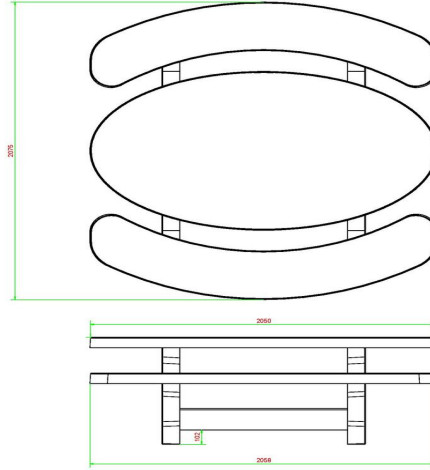

Picnic table Standard Oval Natural Concrete

Product code: PS.ST.OV

Our brand new picnic table in an elegant design . An eye-catcher par excellence. This table also – as all the others – is moulded in one piece and therefore it cannot be dismantled. Considering the weight of this table (approximately 800 kg) it cannot be moved easily and is therefore suitable for places where you don't have supervision all the time.

HeBlad
www.HeBlad.com
PS.ST.OV
± 950 KG.

Specifications Picnic table Standard Oval Natural Concrete

Product code	PS.ST.OV	Seat height	50 cm
Colour	Natural concrete	Material seat	Beton
Dimensions (L x W x H)	211 x 205 x 75 cm	Distance legs	110 cm (center to center)
Dimensions tabletop (L x W)	205 x 110 cm	Weight	950 kg
Tabletop thickness	7 cm	Number of seats	8

Related products 75 cm

PS.STAB.OV

PS.STA.OV

PS.DL.OV

OP.PS