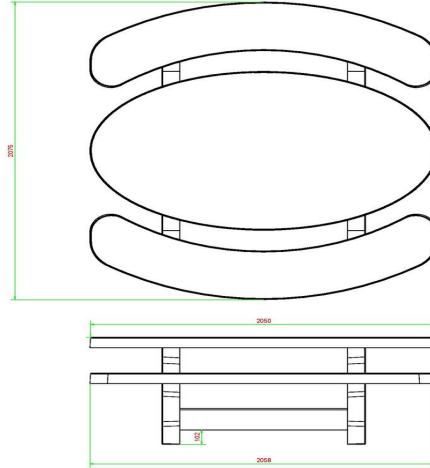

## **Picnic table Standard Oval Natural Concrete**

Product code: PS.ST.OV

Our brand new picnic table in an elegant design . An eye-catcher par excellence. This table also – as all the others – is moulded in one piece and therefore it cannot be dismantled. Considering the weight of this table (approximately 800 kg) it cannot be moved easily and is therefore suitable for places where you don't have supervision all the time.

HeBlad  
www.HeBlad.com  
PS.ST.OV  
± 950 KG.

## Specifications Picnic table Standard Oval Natural Concrete

Product code	PS.ST.OV	Seat height	50 cm
Colour	Natural concrete	Material seat	Beton
Dimensions (L x W x H)	211 x 205 x 75 cm	Distance legs	110 cm (center to center)
Dimensions tabletop (L x W)	205 x 110 cm	Weight	950 kg
Tabletop thickness	7 cm	Number of seats	8

### Related products 75 cm

PS.STAB.OV

PS.STA.OV

PS.DL.OV

OP.PS