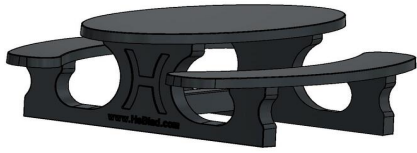

Concrete Picnic table Standard Oval Anthracite

Product code: PS.STA.OV

This elegant design and the anthracite colouring gives this table a warm appearance. Whenever the strength of concrete and a beautiful view is required, then this picnic table is very suitable. This picnic table is manufactured in one piece, therefore it is almost indestructible. You will enjoy this table for many years.

HeBlad
www.HeBlad.com
PS.STA.OV
± 950 KG.

Specifications Concrete Picnic table Standard Oval Anthracite

Product code	PS.STA.OV	Seat height	50 cm
Colour	Anthracite lacquered, RAL 7016	Material seat	Beton
Dimensions (L x W x H)	211 x 205 x 75 cm	Distance legs	110 cm (center to center)
Dimensions tabletop (L x W)	205 x 110 cm	Weight	950 kg
Tabletop thickness	7 cm	Number of seats	8