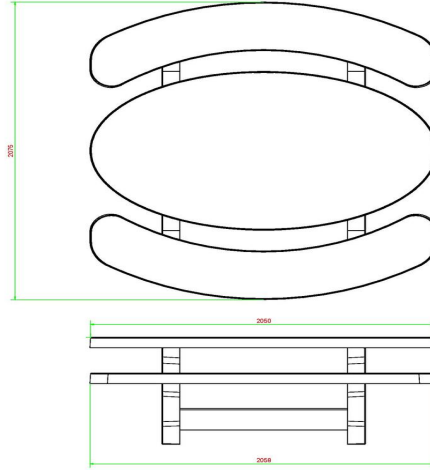

Concrete Picnic table Standard Oval Anthracite

Product code: PS.STA.OV

This elegant design and the anthracite colouring gives this table a warm appearance. Whenever the strength of concrete and a beautiful view is required, then this picnic table is very suitable. This picnic table is manufactured in one piece, therefore it is almost indestructible. You will enjoy this table for many years.

HeBlad
www.HeBlad.com
PS.STA.OV
± 950 KG.

Specifications Concrete Picnic table Standard Oval Anthracite

Product code	PS.STA.OV	Seat height	50 cm
Colour	Anthracite lacquered, RAL 7016	Material seat	Beton
Dimensions (L x W x H)	211 x 205 x 75 cm	Distance legs	110 cm (center to center)
Dimensions tabletop (L x W)	205 x 110 cm	Weight	950 kg
Tabletop thickness	7 cm	Number of seats	8