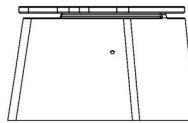

Bench DeLuxe Oval Natural Concrete

Product code: BB.DL.OV

A bench elegantly formed in an oval shape is extremely suitable for creating a playful separation, such as a winding line across a schoolyard or in a setting around a sandpit

This bench is made of natural concrete and provided with high quality bamboo planks for comfortable seating.

HeBlad
www.HeBlad.com
BB.DL.OV
gewicht ± 825 KG.

Specifications Bench DeLuxe Oval Natural Concrete

| | | | |
|------------------------|------------------|-----------------|--------|
| Product code | BB.DL.OV | Material seat | Bamboo |
| Colour | Natural concrete | Number of seats | 4 |
| Dimensions (L x W x H) | 185 x 70 x 50 cm | Weight | 825 kg |
| Seat height | 50 cm | | |