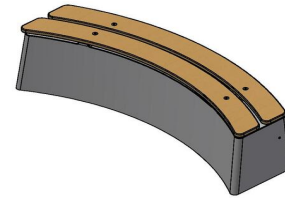

HeBlad
www.HeBlad.com
BB.DL.OV
gewicht ± 825 KG.

Specifications Bench DeLuxe Oval Natural Concrete

Product code	BB.DL.OV	Material seat	Bamboo
Colour	Natural concrete	Number of seats	4
Dimensions (L x W x H)	185 x 70 x 50 cm	Weight	825 kg
Seat height	50 cm		

Related products