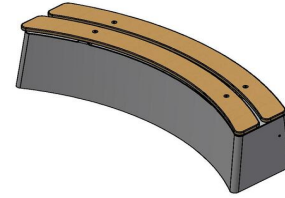

HeBlad
www.HeBlad.com
BB.DL.OV
gewicht ± 825 KG.

Specifications Bench DeLuxe Oval Natural Concrete

Product code	BB.DL.OV	Material seat	Bamboo
Colour	Natural concrete	Number of seats	4
Dimensions (L x W x H)	185 x 70 x 50 cm	Weight	825 kg
Seat height	50 cm		

Related products