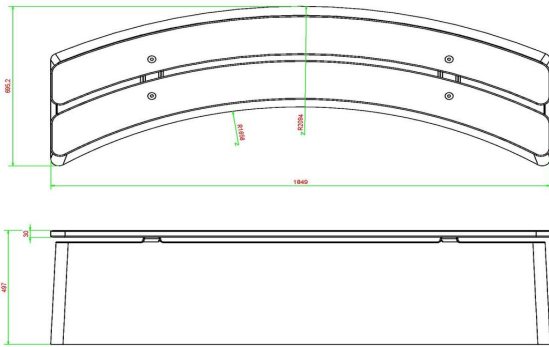

Bench DeLuxe Oval Natural Concrete

Product code: BB.DL.OV

A bench elegantly formed in an oval shape is extremely suitable for creating a playful separation, such as a winding line across a schoolyard or in a setting around a sandpit

This bench is made of natural concrete and provided with high quality bamboo planks for comfortable seating.

HeBlad
www.HeBlad.com
BB.DL.OV
gewicht ± 825 KG.

Specifications Bench DeLuxe Oval Natural Concrete

| | | | |
|------------------------|------------------|-----------------|--------|
| Product code | BB.DL.OV | Material seat | Bamboo |
| Colour | Natural concrete | Number of seats | 4 |
| Dimensions (L x W x H) | 185 x 70 x 50 cm | Weight | 825 kg |
| Seat height | 50 cm | | |