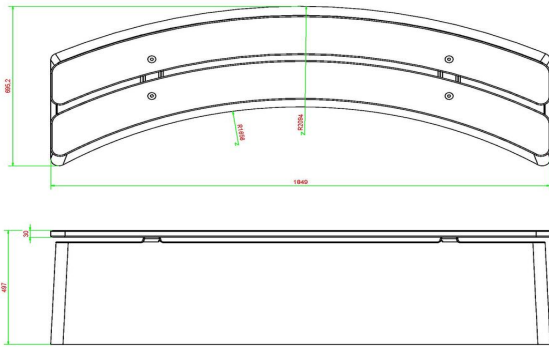

What is an alternative to the DeLuxe concrete bench?

Perhaps you prefer not to have a bamboo seat on the concrete bench. Then a great alternative is the standard oval concrete bench. These benches are also so sturdy that they can even be used to keep buildings safe against ram raids, for example. The simplicity and super high quality of this product make it easy to combine with other HeBlad products.

HeBlad BV
Diamantweg 22
NL - 5527 LC Hapert
T. +31 497 - 36 08 08
info@HeBlad.com
www.HeBlad.com

HeBlad
www.HeBlad.com
BB.DL.OV
gewicht ± 825 KG.

Specifications Bench DeLuxe Oval Natural Concrete

Product code	BB.DL.OV	Material seat	Bamboo
Colour	Natural concrete	Number of seats	4
Dimensions (L x W x H)	185 x 70 x 50 cm	Weight	825 kg
Seat height	50 cm		