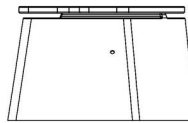

What is an alternative to the DeLuxe concrete bench?

Perhaps you prefer not to have a bamboo seat on the concrete bench. Then a great alternative is the standard oval concrete bench. These benches are also so sturdy that they can even be used to keep buildings safe against ram raids, for example. The simplicity and super high quality of this product make it easy to combine with other HeBlad products.

HeBlad BV
Diamantweg 22
NL - 5527 LC Hapert
T. +31 497 - 36 08 08
info@HeBlad.com
www.HeBlad.com

HeBlad
www.HeBlad.com
BB.DL.OV
gewicht ± 825 KG.

Specifications Bench DeLuxe Oval Natural Concrete

Product code	BB.DL.OV	Material seat	Bamboo
Colour	Natural concrete	Number of seats	4
Dimensions (L x W x H)	185 x 70 x 50 cm	Weight	825 kg
Seat height	50 cm		