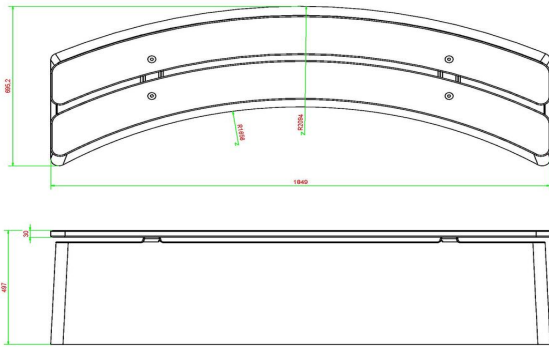

What makes the DeLuxe concrete bench so strong?

The DeLuxe concrete bench, like all HeBlad products, is cast from one piece of concrete. The weight of the bench is therefore 550 kg. Not something that can simply be lifted. The concrete is also resistant to vandalism, the concrete bench is so strong that it is often used as protection for a building, to prevent ram raids. The robustness of the concrete bench makes it ideal for placing in a public outdoor area.

HeBlad
www.HeBlad.com
BB.DLA.OV
gewicht ± 825 KG.

Specifications Concrete Bench DeLuxe Oval Anthracite

Product code	BB.DLA.OV	Material seat	Bamboo
Colour	Anthracite lacquered, RAL 7016	Number of seats	4
Dimensions (L x W x H)	185 x 70 x 50 cm	Weight	825 kg
Seat height	50 cm		