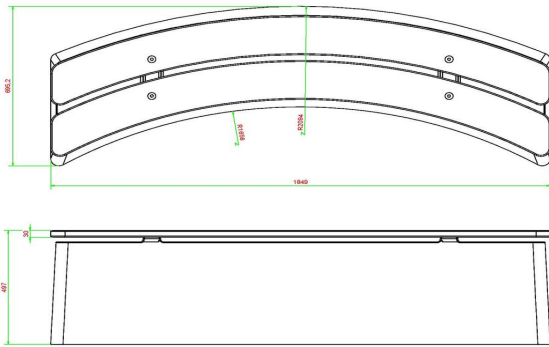

Concrete Bench DeLuxe Oval Anthracite

Product code: BB.DLA.OV

Our beautiful oval bench has a warm appearance through the anthracite finish. The bamboo planks are secured through “blind” mounting, thus they are not easy to take apart. Beautiful and practical at the same time! The shape invites you to create playful settings.

HeBlad
www.HeBlad.com
BB.DLA.OV
gewicht ± 550 KG.

Specifications Concrete Bench DeLuxe Oval Anthracite

Product code	BB.DLA.OV	Material seat	Bamboo
Colour	Anthracite lacquered, RAL7016	Number of seats	4
Dimensions (L x W x H)	185 x 70 x 50 cm	Weight	825 kg
Seat height	50 cm		