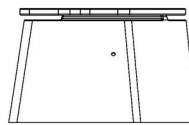

HeBlad
www.HeBlad.com
BB.DLA.OV
gewicht ± 825 KG.

Specifications Concrete Bench DeLuxe Oval Anthracite

Product code	BB.DLA.OV	Material seat	Bamboo
Colour	Anthracite lacquered, RAL 7016	Number of seats	4
Dimensions (L x W x H)	185 x 70 x 50 cm	Weight	825 kg
Seat height	50 cm		