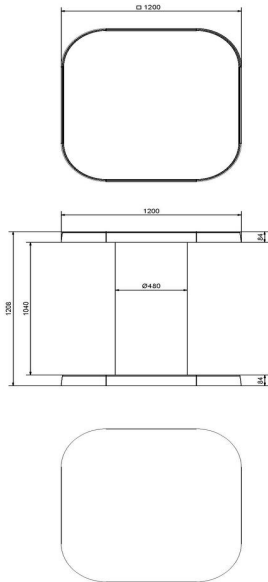

HeBlad
www.HeBlad.com
HB.ST
Gewicht ± 830 KG

Specifications High Table Natural Concrete

Product code	HB.ST	Height tabletop	113 cm
Colour	Natural concrete	Tabletop thickness	8,5 cm
Dimensions (L x W x H)	120 x 120 x 113 cm	Weight	985 kg
Dimensions tabletop (L x W)	120 x 120 cm		

Related products