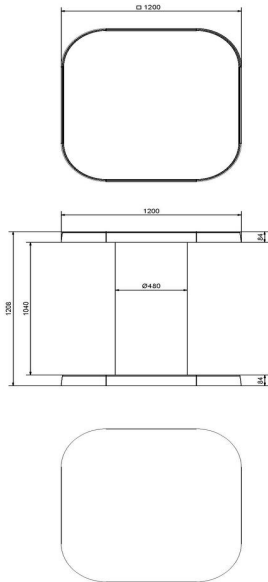

High Table Natural Concrete

Product code: HB.ST

This standing table is cast from one piece of concrete and is particularly strong and heavy. Blowing over, theft or vandalism are not things you'll have to worry about. It is an ideal piece of furniture for the schoolyard, at your catering facility, on your terrace, in the park or even in your garden. The top is the same size as the bottom. The table is sturdy, solid and also beautiful to look at. This concrete standing table will invite people everywhere outside to take a break and have something to eat, a drink or a chat.

The concrete standing table specifications

You have come to expect quality from us, and our standing table is no exception to this rule. It's evident from the specifications:

- Extra sturdy and solid: cast from one piece of concrete.
- Resistant to all weather conditions and easy to clean.
- Almost 1000 kilos heavy, so it cannot be blown over or stolen.
- Dimensions: 120x120x113 centimeters.
- A stylish table that will be used extensively in various outdoor situations.

HeBlad
www.HeBlad.com
HB.ST
Gewicht ± 830 KG

Specifications High Table Natural Concrete

Product code	HB.ST	Height tabletop	113 cm
Colour	Natural concrete	Tabletop thickness	8,5 cm
Dimensions (L x W x H)	120 x 120 x 113 cm	Weight	985 kg
Dimensions tabletop (L x W)	120 x 120 cm		