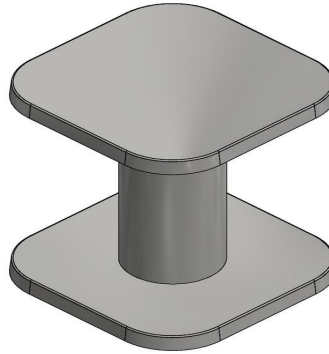

High Table Natural Concrete

Product code: HB.ST

This standing table is cast from one piece of concrete and is particularly strong and heavy. Blowing over, theft or vandalism are not things you'll have to worry about. It is an ideal piece of furniture for the schoolyard, at your catering facility, on your terrace, in the park or even in your garden. The top is the same size as the bottom. The table is sturdy, solid and also beautiful to look at. This concrete standing table will invite people everywhere outside to take a break and have something to eat, a drink or a chat.

The concrete standing table specifications

You have come to expect quality from us, and our standing table is no exception to this rule. It's evident from the specifications:

- Extra sturdy and solid: cast from one piece of concrete.
- Resistant to all weather conditions and easy to clean.
- Almost 1000 kilos heavy, so it cannot be blown over or stolen.
- Dimensions: 120x120x113 centimeters.
- A stylish table that will be used extensively in various outdoor situations.

Strong and impervious to theft

If you decide to order our concrete standing table, it is useful to be aware of the weight of the table. It is not without reason that we deliver the table ourselves. We use the truck's crane to put the standing table in place. This crane can bridge 5 meters. Once the table is in place, it is no longer able to be moved, even with a pallet truck. The advantage of this is that you do not have to worry about theft and that the table will not fall over or blow over, even in a storm. Once the table is in

HeBlad
www.HeBlad.com
HB.ST
Gewicht ± 830 KG

Specifications High Table Natural Concrete

Product code	HB.ST	Height tabletop	113 cm
Colour	Natural concrete	Tabletop thickness	8,5 cm
Dimensions (L x W x H)	120 x 120 x 113 cm	Weight	985 kg
Dimensions tabletop (L x W)	120 x 120 cm		