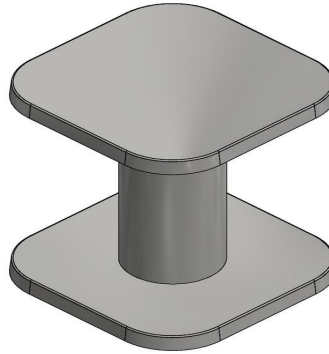

HeBlad
www.HeBlad.com
HB.ST
Gewicht ± 830 KG

Specifications High Table Natural Concrete

Product code	HB.ST	Height tabletop	113 cm
Colour	Natural concrete	Tabletop thickness	8,5 cm
Dimensions (L x W x H)	120 x 120 x 113 cm	Weight	985 kg
Dimensions tabletop (L x W)	120 x 120 cm		

Related products