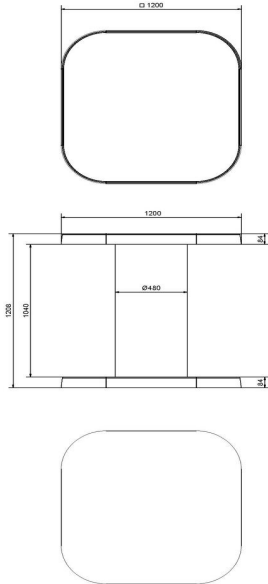

Concrete High Table Anthracite

Product code: HB.ST.A

This concrete standing table looks chic because of the anthracite colour. This standing table is ideal on a terrace of a hotel, restaurant, café, pub or snack bar, but also a plus on schoolyard or sports hall. The table can be cleaned very easily and is almost vandal resistant. By the weight and form of a reel this table is almost impossible to overturn. The bottom plate invites to stand on while “hanging” at the table.

HeBlad
www.HeBlad.com
HB.ST.A
Gewicht ± 830 KG

Specifications Concrete High Table Anthracite

Product code	HB.ST.A	Height tabletop	113 cm
Colour	Anthracite lacquered, RAL 7016	Tabletop thickness	8.4 cm
Dimensions (L x W x H)	120 x 120 x 113 cm	Weight	985 kg
Dimensions tabletop (L x W)	120 x 120 cm		