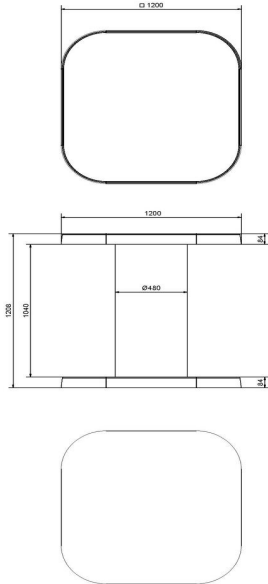

Concrete High Table Anthracite

Product code: HB.ST.A

This concrete standing table looks chic because of the anthracite colour. This standing table is ideal on a terrace of a hotel, restaurant, café, pub or snack bar, but also a plus on schoolyard or sports hall. The table can be cleaned very easily and is almost vandal resistant. By the weight and form of a reel this table is almost impossible to overturn. The bottom plate invites to stand on while "hanging" at the table.

HeBlad
www.HeBlad.com
HB.ST.A
Gewicht ± 830 KG

Specifications Concrete High Table Anthracite

Product code	HB.ST.A	Height tabletop	113 cm
Colour	Anthracite lacquered, RAL 7016	Tabletop thickness	8.4 cm
Dimensions (L x W x H)	120 x 120 x 113 cm	Weight	985 kg
Dimensions tabletop (L x W)	120 x 120 cm		